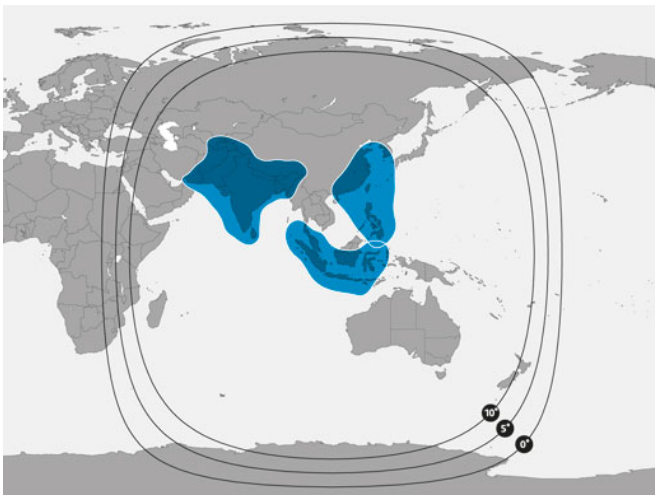

SES-7 108.2°E

Orbital location

Coverage
South Asia | Asia Pacific

Ku-band coverage

○ EIRP ● Elevation angle

South Asia Ku-band beam

○ EIRP ● Elevation angle

SES-7 brings incremental Ku-band capacity to the well-established orbital location of 108.2° East, driving the growth of direct-to-home and VSAT services across South Asia and the Asia-Pacific region.

Polarisation

Ku-band: Linear

Total transponders

Ku-band: 19
(36 MHz equivalent)

SES-7 108.2°E

Orbital location

North East Asia Ku-band beam

○ ERP ● Elevation angle

South East Asia Ku-band beam

○ ERP ● Elevation angle