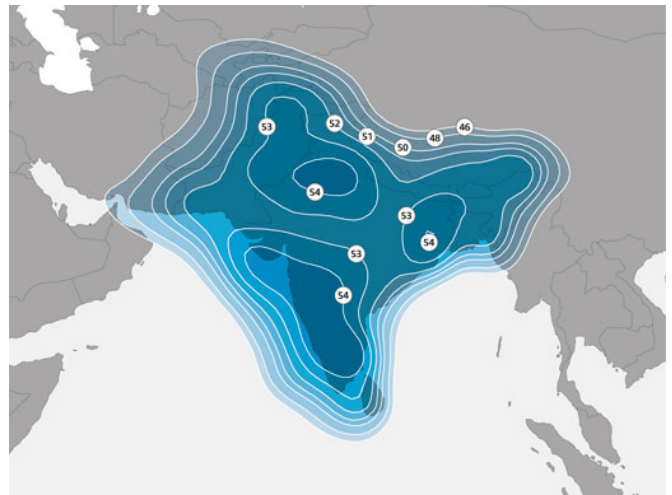

SES-7 108.2°E

Orbital location

Coverage
South Asia | Asia Pacific

Ku-band coverage

○ EIRP ● Elevation angle

South Asia Ku-band beam

○ EIRP ● Elevation angle

SES-7 brings incremental Ku-band capacity to the well-established orbital location of 108.2° East, driving the growth of direct-to-home and VSAT services across South Asia and the Asia-Pacific region.

Polarisation

Ku-band: Linear

Total transponders

Ku-band: 19
(36 MHz equivalent)

SES-7 108.2°E

Orbital location

North East Asia Ku-band beam

○ ERP ● Elevation angle