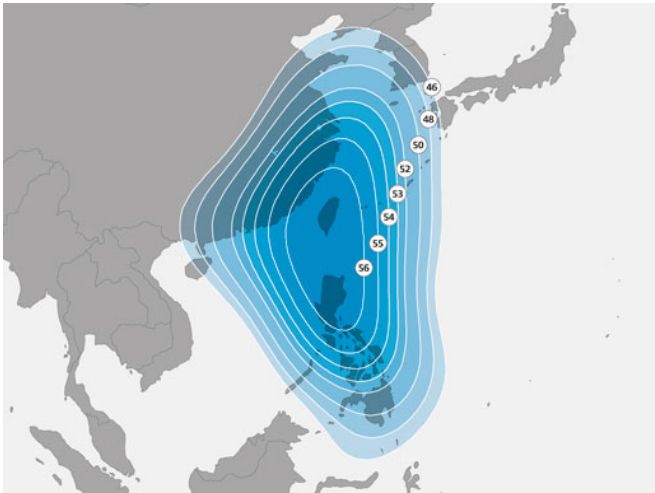

SES-7 108.2°E

Orbital location

Coverage
South Asia | Asia Pacific

Ku-band coverage

○ EIRP ● Elevation angle

South Asia Ku-band beam

○ EIRP ● Elevation angle

SES-7 brings incremental Ku-band capacity to the well-established orbital location of 108.2° East, driving the growth of direct-to-home and VSAT services across South Asia and the Asia-Pacific region.

Polarisation

Ku-band: Linear

Total transponders

Ku-band: 19
(36 MHz equivalent)

SES-7 108.2°E

Orbital location

North East Asia Ku-band beam

○ ERP ● Elevation angle

South East Asia Ku-band beam

○ ERP ● Elevation angle