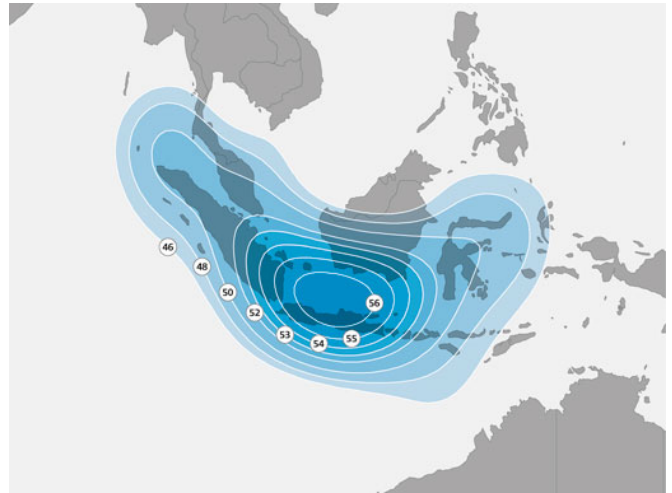

SES-7 108.2°E

Orbital location

Coverage
South Asia | Asia Pacific

Ku-band coverage

○ EIRP ● Elevation angle

South Asia Ku-band beam

○ EIRP ● Elevation angle

SES-7 brings incremental Ku-band capacity to the well-established orbital location of 108.2° East, driving the growth of direct-to-home and VSAT services across South Asia and the Asia-Pacific region.

Polarisation

Ku-band: Linear

Total transponders

Ku-band: 19
(36 MHz equivalent)

SES-7 108.2°E

Orbital location

North East Asia Ku-band beam

○ ERP ● Elevation angle

South East Asia Ku-band beam

○ ERP ● Elevation angle