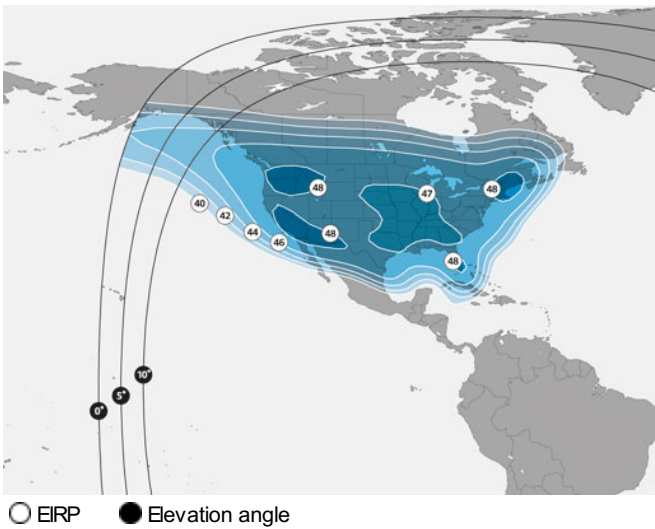

# AMC-5 81°W

Orbital location

**SES**<sup>▲</sup>  
your satellite company

**Coverage**  
North America

## North America Ku-band beam

The inclined all Ku-band satellite has a comprehensive coverage of the United States, Gulf of Mexico and the Caribbean. It enables a range of services which includes video contribution and distribution, VSAT networks and broadband access.

**Polarisation**

Ku-band: Linear

**Total transponders**

Ku-band: 24  
(36 MHz equivalent)