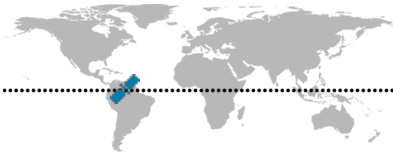

# AMC-5 81°W

Orbital location

**SES**<sup>▲</sup>  
your satellite company

**Coverage**  
North America

## North America Ku-band beam

The inclined all Ku-band satellite has a comprehensive coverage of the United States, Gulf of Mexico and the Caribbean. It enables a range of services which includes video contribution and distribution, VSAT networks and broadband access.