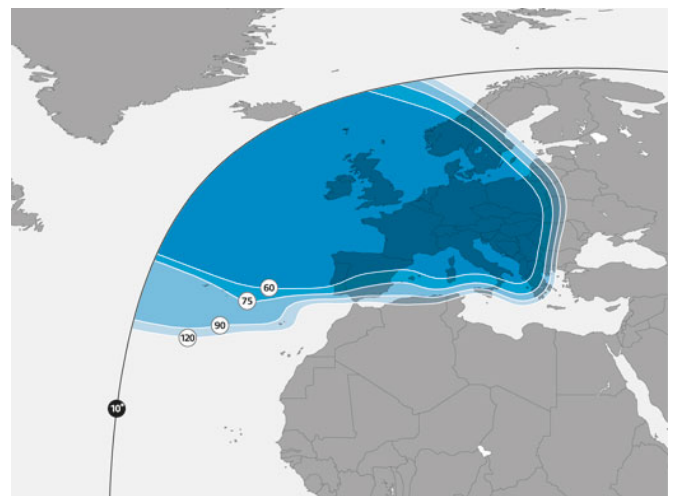

ASTRA 1N

28.2°E

Orbital location

SES[▲]
your satellite company

Coverage
Europe

Uk Ku-band spot beam

○ Dish size ● Elevation angle

Pan European Ku-band beam 1

○ Dish size ● Elevation angle

Home to one of the fastest growing satellite audiences in Europe, this orbital location of 28.2° East is ideal for direct-to-home TV services in the UK and Ireland. Our satellites provide capacity mainly for the transmission of broadcast SD, HD and 3D TV channels and broadband multimedia services to consumer audiences to Europe.