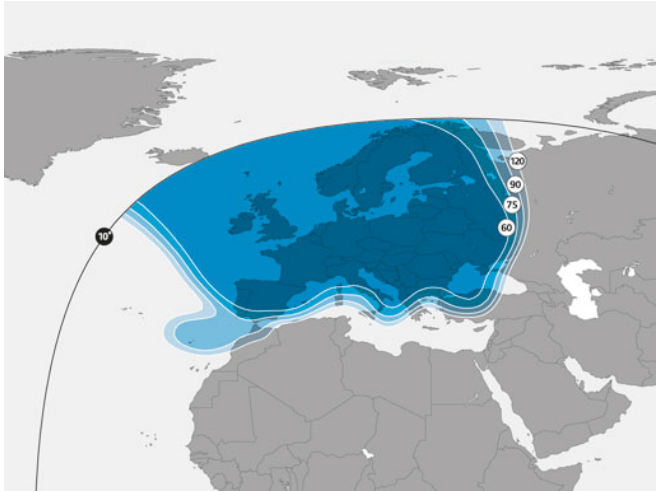

ASTRA 1N

28.2°E

Orbital location

SES[▲]
your satellite company

Coverage
Europe

Uk Ku-band spot beam

○ Dish size ● Elevation angle

Pan European Ku-band beam 1

○ Dish size ● Elevation angle

Home to one of the fastest growing satellite audiences in Europe, this orbital location of 28.2° East is ideal for direct-to-home TV services in the UK and Ireland. Our satellites provide capacity mainly for the transmission of broadcast SD, HD and 3D TV channels and broadband multimedia services to consumer audiences to Europe.

Polarisation

Ku-band: Linear

Total transponders

Ku-band: 52
out of 40 BSS (33 MHz)
64 FSS (26 MHz)

ASTRA 1N

28.2°E

Orbital location

Pan European Ku-band beam 2