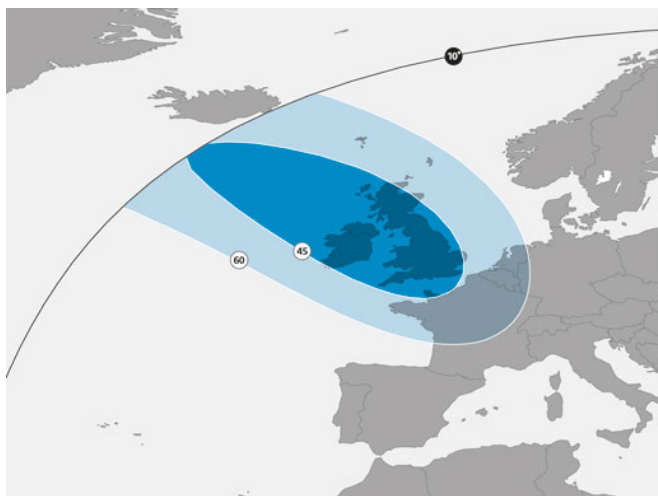

ASTRA 1N

28.2°E

Orbital location

SES[▲]
your satellite company

Coverage
Europe

Uk Ku-band spot beam

○ Dish size ● Elevation angle

Pan European Ku-band beam 1

○ Dish size ● Elevation angle

Home to one of the fastest growing satellite audiences in Europe, this orbital location of 28.2° East is ideal for direct-to-home TV services in the UK and Ireland. Our satellites provide capacity mainly for the transmission of broadcast SD, HD and 3D TV channels and broadband multimedia services to consumer audiences to Europe.