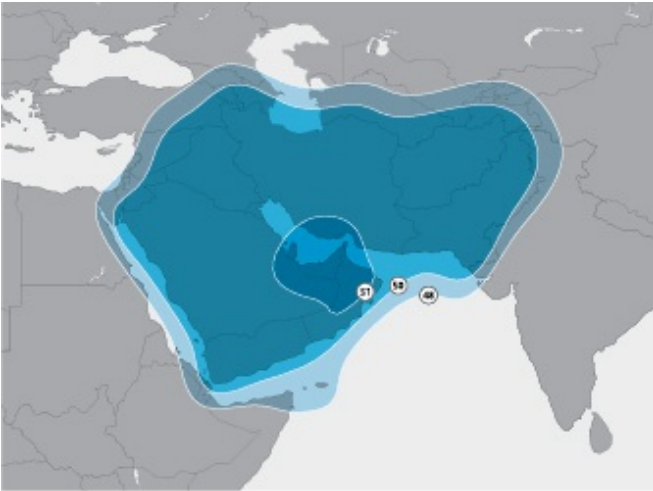

○ EIRP ● Elevation angle

Yahsat 1A is part of the joint venture named Yahlive combining both the energy and values of Yahsat and SES. The satellite provides capacity mainly for the transmission of broadcast services. Yahsat 1A is located at 52.5° East covering the Middle East, North Africa, Southwest Asia and Europe.

Polarisation

Ku-band: Linear

Total transponders

Ku-band: 23

YahSat 1A

52.5°E

Orbital location

Yahsat 1A East Ku-band Beam

○ EIRP ● Elevation angle