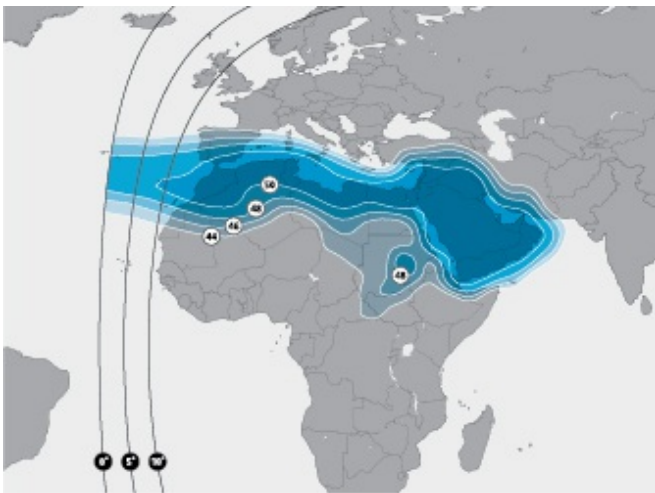

YahSat 1A

52.5°E

Orbital location

Coverage

| North Africa | Europe

Yahsat 1A West Beam

○ EIRP ● Elevation angle

Yahsat 1A Europe Beam

○ EIRP ● Elevation angle

Yahsat 1A is part of the joint venture named Yahlive combining both the energy and values of Yahsat and SES. The satellite provides capacity mainly for the transmission of broadcast services. Yahsat 1A is located at 52.5° East covering the Middle East, North Africa, Southwest Asia and Europe.

Polarisation

Ku-band: Linear

Total transponders

Ku-band: 23

YahSat 1A

52.5°E

Orbital location

Yahsat 1A East Ku-band Beam