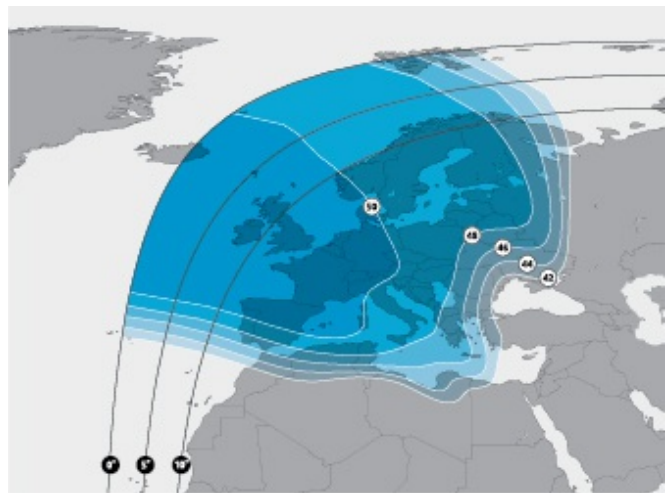

YahSat 1A

52.5°E

Orbital location

Coverage

| North Africa | Europe

Yahsat 1A West Beam

○ EIRP ● Elevation angle

Yahsat 1A Europe Beam

○ EIRP ● Elevation angle

Yahsat 1A is part of the joint venture named Yahlive combining both the energy and values of Yahsat and SES. The satellite provides capacity mainly for the transmission of broadcast services. Yahsat 1A is located at 52.5° East covering the Middle East, North Africa, Southwest Asia and Europe.