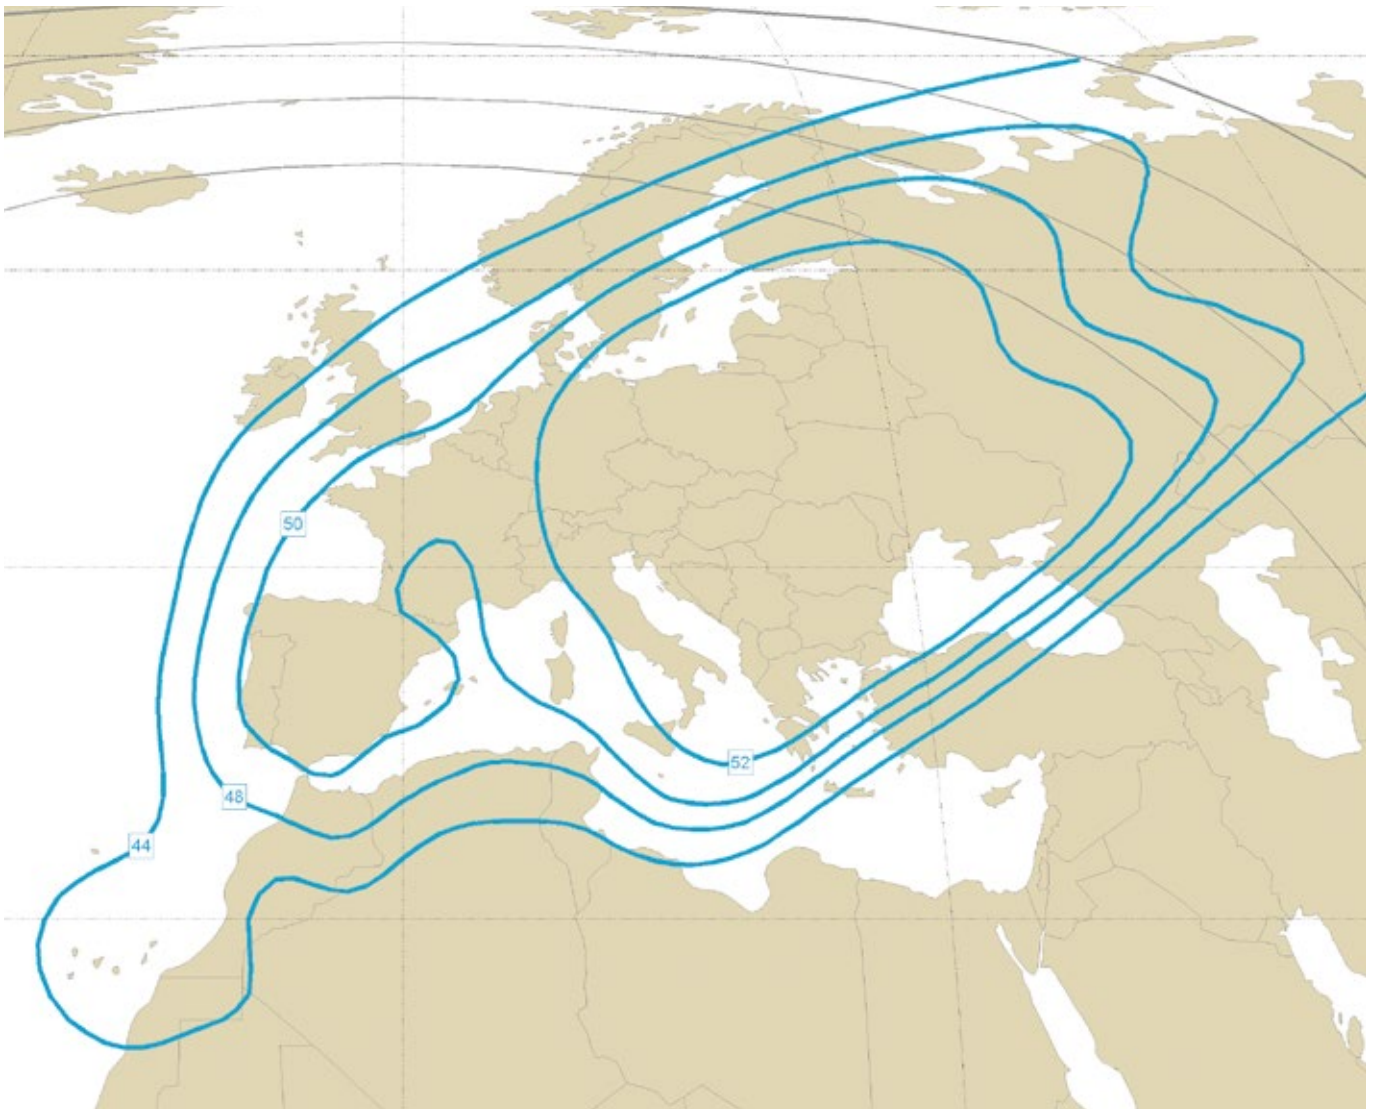

## THOR 6 K1

Location:	1°West
Target area:	Nordic Region
Transponder capacity:	FSS
Transponder bandwidth:	27 MHz
Transponder content:	Digital TV/Radio
Uplink frequency band:	12.75 - 13.00 GHz
Downlink frequency band:	10.70 - 10.95 GHz
Polarisation downlink:	Linear
Manufacturer:	Thales Alenia Space

## THOR 6 K2

Location:	1°West
Target area:	Pan European
Transponder capacity:	BSS
Transponder bandwidth:	33 MHz
Transponder content:	Digital TV/Radio
Uplink frequency band:	17.30 - 18.10 GHz
Downlink frequency band:	11.70 - 12.50 GHz
Polarisation downlink:	Linear
Manufacturer:	Thales Alenia Space