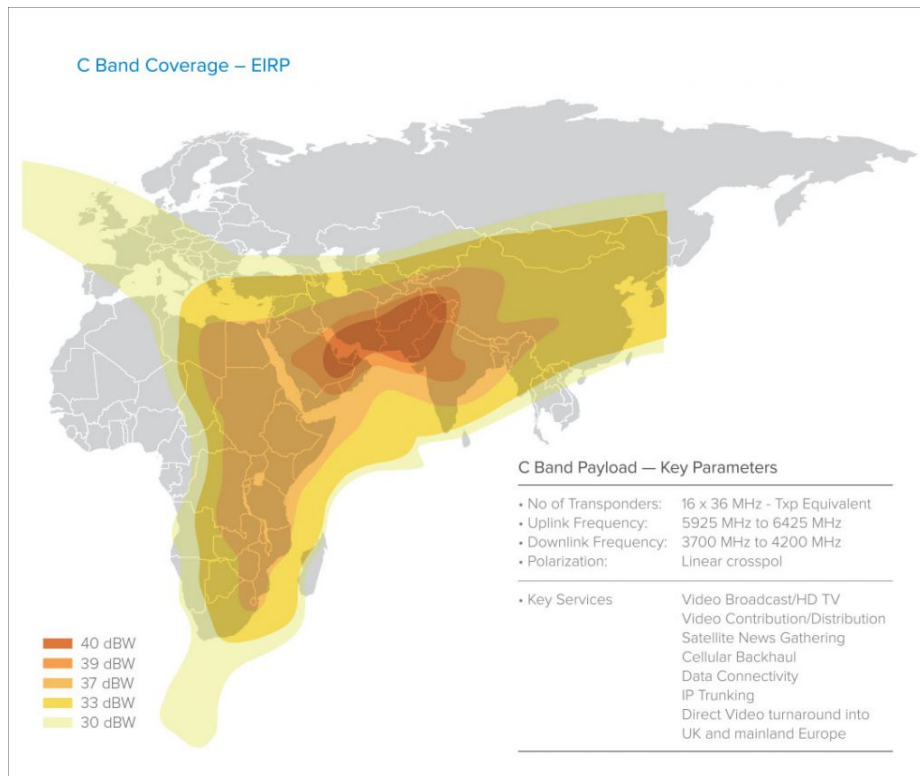

PAKSAT-1R

PAKSAT offers commercial satellite capacity lease and managed services through its new High Power Satellite PAKSAT-1R which is located at 38° East.

Technical Parameters

Launched	August 2011
Orbital Position	38° East
Payloads	C & Ku Band
Operational Life	15 Years
Manufacturer	CGWIC
TT&C	Redundant

Coverage Maps

C-Band Coverage Map

High performance transponders supporting tv-broadcast and HDTV programming across the region.

Direct one hop access into premium UK and mainland Europe cable and DTH-platforms through a network of strategically located mediaport partners.

Convenient turnaround via fiber from UK to North America for cost effective access to US and Canadian cable and DTH head-ends.

High-power beam for robust cellular back-haul connectivity across S. Asia, Middle East, Africa and parts of Central Asia.

Ideal for cost effective IP trunking from UK and Mainland Europe into S. Asia, Middle East, Africa and parts of Central Asia.

Ku-Band Coverage Map

Unmatched high-powered Ku-band coverage over Pakistan (upto 53 dBW), rest of South Asia and parts of Central Asia, enabling use of small antennas – upto 60 cm. Supports higher modulation schemes and high data throughputs to maximize bandwidth efficiency, link performance and cost savings. Ideal for DTH-services, Cellular back-haul, DSNG and data networks with exceptional link reliability and stability even under adverse weather conditions.