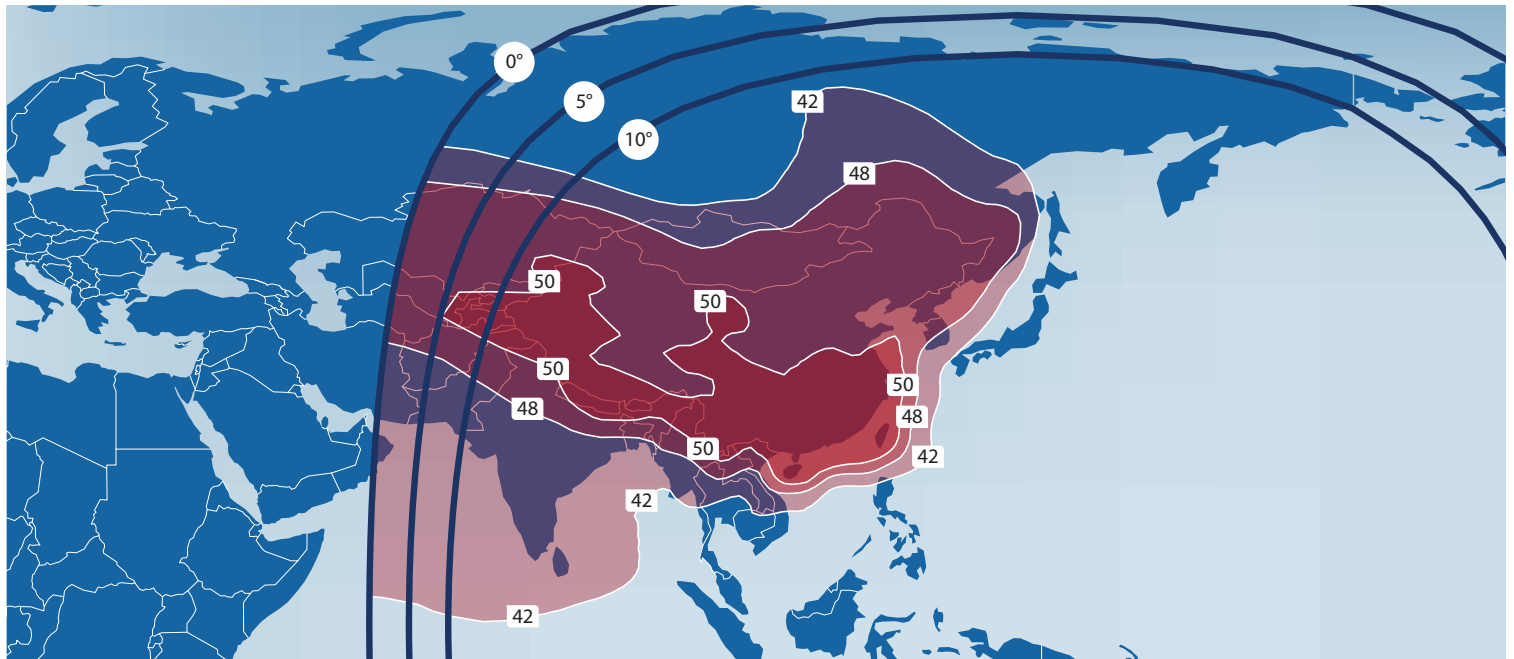

Telstar 18

Connecting Asia
and the Americas

- Wide-beam C-band reach from Hawaii across Asia
- Preferred choice for corporate VSAT networks, Internet connectivity and cellular backhaul services
- Expanding HDTV across Asia - ideal for video distribution and contribution
- Ku-band coverage over China, India and neighbouring countries

Key Facts

SATELLITE MANUFACTURER
Space Systems/Loral

TRANSPONDERS
(36MHz equivalent)
18 C-band and 10 Ku-band

IN SERVICE DATE
August 2004

Telstar 18 | 138° EL

Connecting Asia
and the Americas

C-band | Asia, Australia & the Pacific