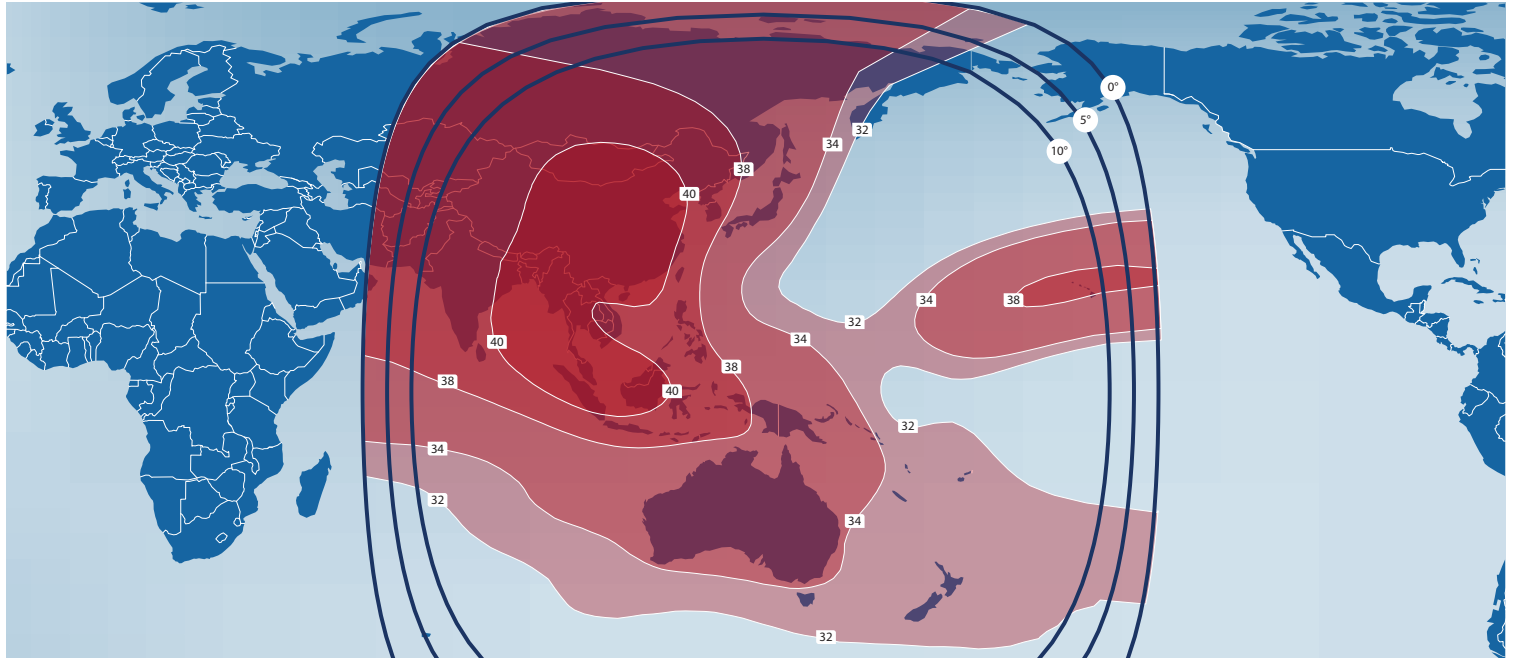

Telstar 18

Connecting Asia
and the Americas

- Wide-beam C-band reach from Hawaii across Asia
- Preferred choice for corporate VSAT networks, Internet connectivity and cellular backhaul services
- Expanding HDTV across Asia - ideal for video distribution and contribution
- Ku-band coverage over China, India and neighbouring countries

Key Facts

SATELLITE MANUFACTURER
Space Systems/Loral

TRANSPONDERS
(36MHz equivalent)
18 C-band and 10 Ku-band

IN SERVICE DATE
August 2004

Telstar 18 | 138° EL

Connecting Asia
and the Americas

C-band | Asia, Australia & the Pacific