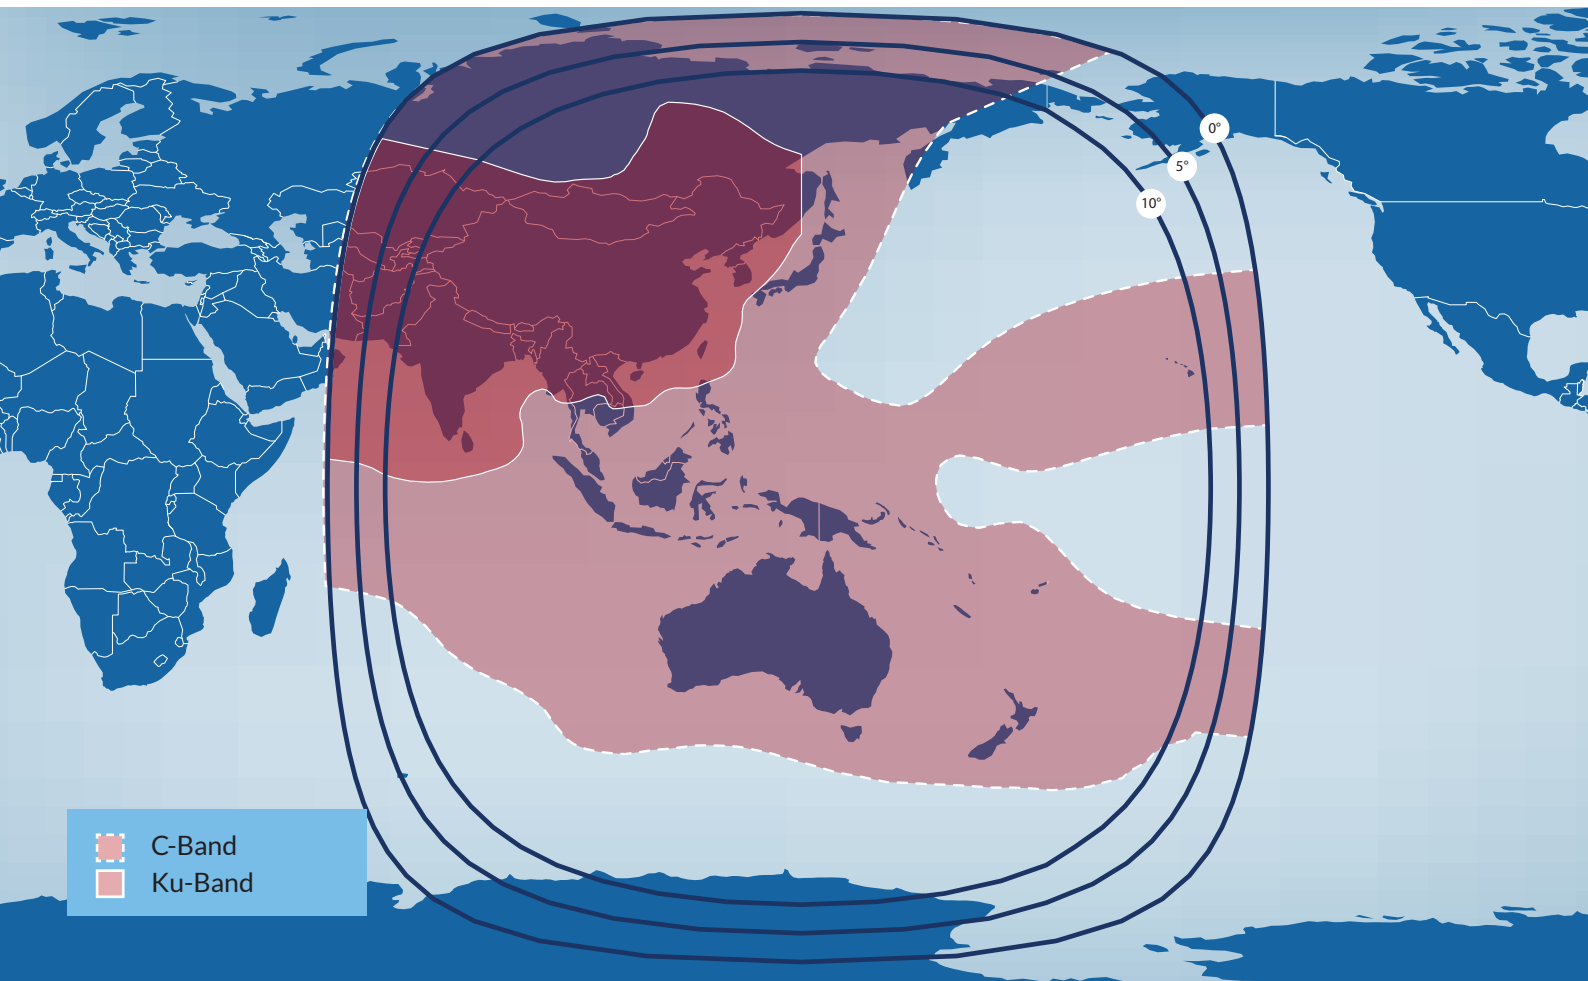

Telstar 18

Connecting Asia
and the Americas

- Wide-beam C-band reach from Hawaii across Asia
- Preferred choice for corporate VSAT networks, Internet connectivity and cellular backhaul services
- Expanding HDTV across Asia - ideal for video distribution and contribution
- Ku-band coverage over China, India and neighbouring countries

Key Facts

SATELLITE MANUFACTURER
Space Systems/Loral

TRANSPONDERS
(36MHz equivalent)
18 C-band and 10 Ku-band

IN SERVICE DATE
August 2004

Telstar 18 | 138° EL

Connecting Asia
and the Americas

C-band | Asia, Australia & the Pacific