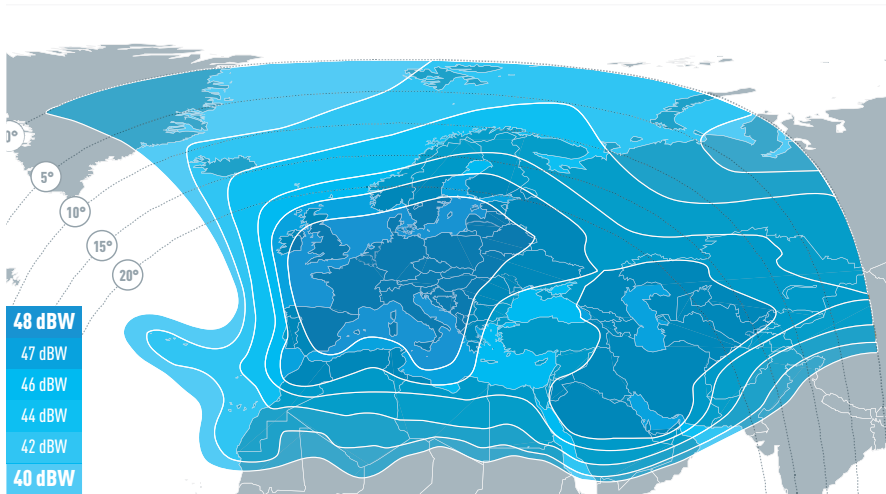

SATELLITE

Satellite Manufacturer

Alcatel Alenia Space

Launch Date

03/04/2009

Projected Lifetime

15 years

Orbital Position

10 degrees East

Frequencies

Ku-band, C-band

Ku-band Widebeam Downlink Coverage

Ku-band Africa Downlink Coverage

Ku and C-band capacity at a key location

EUTELSAT 10A carries a powerful payload of Ku-band capacity, while also boosting C-band capacity available through Eutelsat's fleet for services across Africa. The satellite is located at 10 degrees East, one of Eutelsat's long-standing orbital locations and a key position for data and professional video networks. Services have been continuously provided at this location since 1987.

The Ku-band payload on EUTELSAT 10A offers an enhanced Widebeam footprint serving Europe, North Africa and the Middle East. A second Ku-band beam serves southern Africa and Indian Ocean islands, and enables connectivity between Africa and Europe. The C-band payload provides pan-African coverage, extending to India and parts of Asia as well as Latin America, for broadband and telecommunications services.