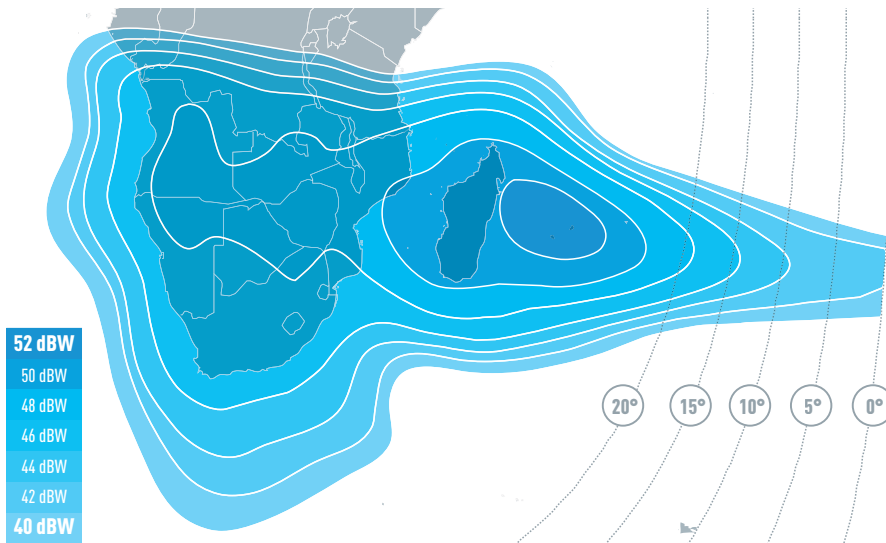

10 degrees East

Frequencies

Ku-band, C-band

Ku-band Widebeam Downlink Coverage

Ku-band Africa Downlink Coverage

Ku and C-band capacity at a key location

EUTELSAT 10A carries a powerful payload of Ku-band capacity, while also boosting C-band capacity available through Eutelsat's fleet for services across Africa. The satellite is located at 10 degrees East, one of Eutelsat's long-standing orbital locations and a key position for data and professional video networks. Services have been continuously provided at this location since 1987.

The Ku-band payload on EUTELSAT 10A offers an enhanced Widebeam footprint serving Europe, North Africa and the Middle East. A second Ku-band beam serves southern Africa and Indian Ocean islands, and enables connectivity between Africa and Europe. The C-band payload provides pan-African coverage, extending to India and parts of Asia as well as Latin America, for broadband and telecommunications services.