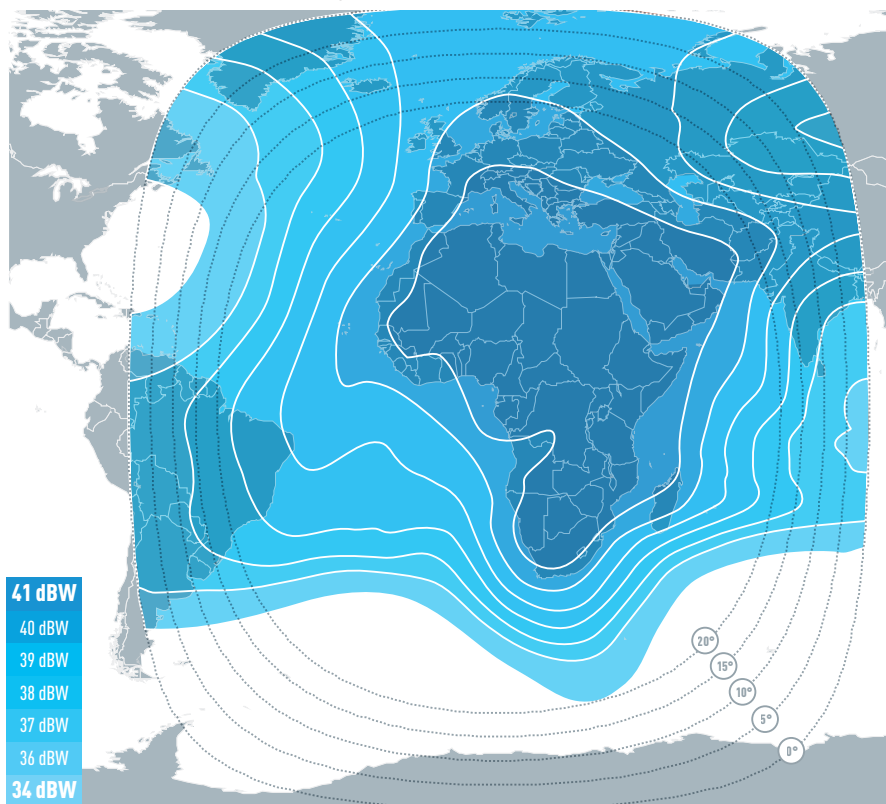

DUAL BAND CAPACITY FOR DATA AND PROFESSIONAL MARKETS

C-band Global Downlink Coverage

KEY MARKETS

- Europe
- Middle East
- Africa
- Indian Ocean

KEY SERVICES

- Professional Video
- Broadband
- Business networks
- Telecommunications
- Mobile TV

SATELLITE

Satellite Manufacturer

Alcatel Alenia Space

Launch Date

03/04/2009

Projected Lifetime

15 years

Orbital Position

10 degrees East

Frequencies

Ku-band, C-band

Ku-band Widebeam Downlink Coverage

Ku-band Africa Downlink Coverage

Ku and C-band capacity at a key location

EUTELSAT 10A carries a powerful payload of Ku-band capacity, while also boosting C-band capacity available through Eutelsat's fleet for services across Africa. The satellite is located at 10 degrees East, one of Eutelsat's long-standing orbital locations and a key position for data and professional video networks. Services have been continuously provided at this location since 1987.

The Ku-band payload on EUTELSAT 10A offers an enhanced Widebeam footprint serving Europe, North Africa and the Middle East. A second Ku-band beam serves southern Africa and Indian Ocean islands, and enables connectivity between Africa and Europe. The C-band payload provides pan-African coverage, extending to India and parts of Asia as well as Latin America, for broadband and telecommunications services.