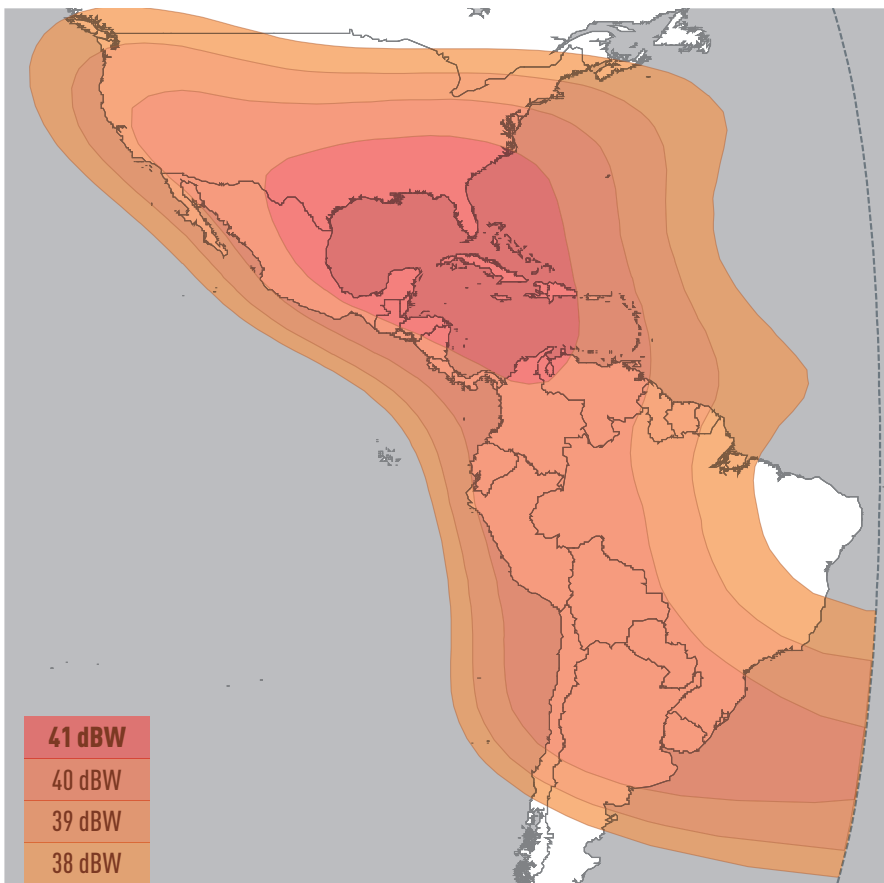

PAN-AMERICAN CAPACITY IN C AND Ku-BAND*

C-band Pan-American Downlink Coverage

KEY MARKETS

- North America
- South America

KEY SERVICES

- Occasional Use services
- High-speed data
- Mobility
- Oil & Gas

SATELLITE

Satellite Manufacturer

Hughes Space and Communications

Projected lifetime

> 15 years (Launched December, 1998)

Orbital position

114.9 degrees West

Frequencies

C-band, Ku-band

* Inclined Orbit Operations (IOO)

Ku-band 1 North American Dink Coverage

Ku-band 2 Pan-American Dink Coverage

Double band capacity for professional applications

Located at 114.9 degrees West, the EUTELSAT 115 West A satellite offers hemi coverage in C and Ku-band for the Americas. EUTELSAT 115 West A provides a compelling alternative for occasional use services, voice and high speed data communications from fixed to maritime and airborne networks. This satellite is also a good option for support networks and services with high traffic from few points.