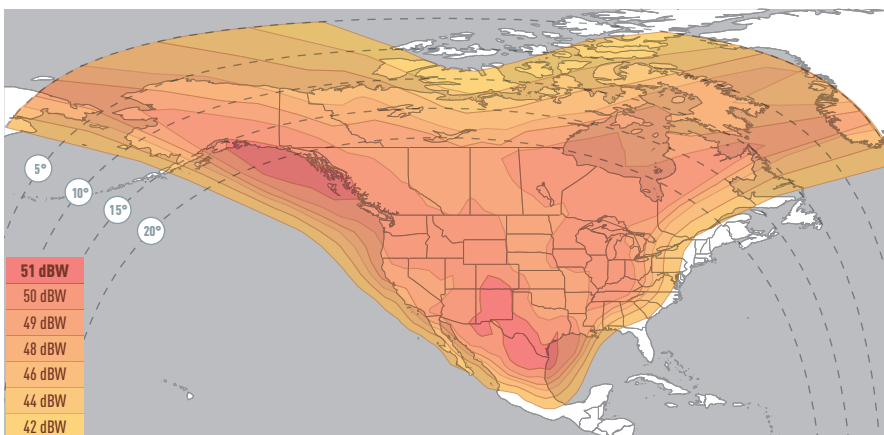

PAN-AMERICAN CAPACITY IN C AND Ku-BAND*

C-band Pan-American Downlink Coverage

KEY MARKETS

- North America
- South America

KEY SERVICES

- Occasional Use services
- High-speed data
- Mobility
- Oil & Gas

SATELLITE

Satellite Manufacturer

Hughes Space and Communications

Projected lifetime

> 15 years (Launched December, 1998)

Orbital position

114.9 degrees West

Frequencies

C-band, Ku-band

* Inclined Orbit Operations (IOO)

Ku-band 1 North American Dink Coverage

Ku-band 2 Pan-American Dink Coverage

Double band capacity for professional applications

Located at 114.9 degrees West, the EUTELSAT 115 West A satellite offers hemi coverage in C and Ku-band for the Americas. EUTELSAT 115 West A provides a compelling alternative for occasional use services, voice and high speed data communications from fixed to maritime and airborne networks. This satellite is also a good option for support networks and services with high traffic from few points.