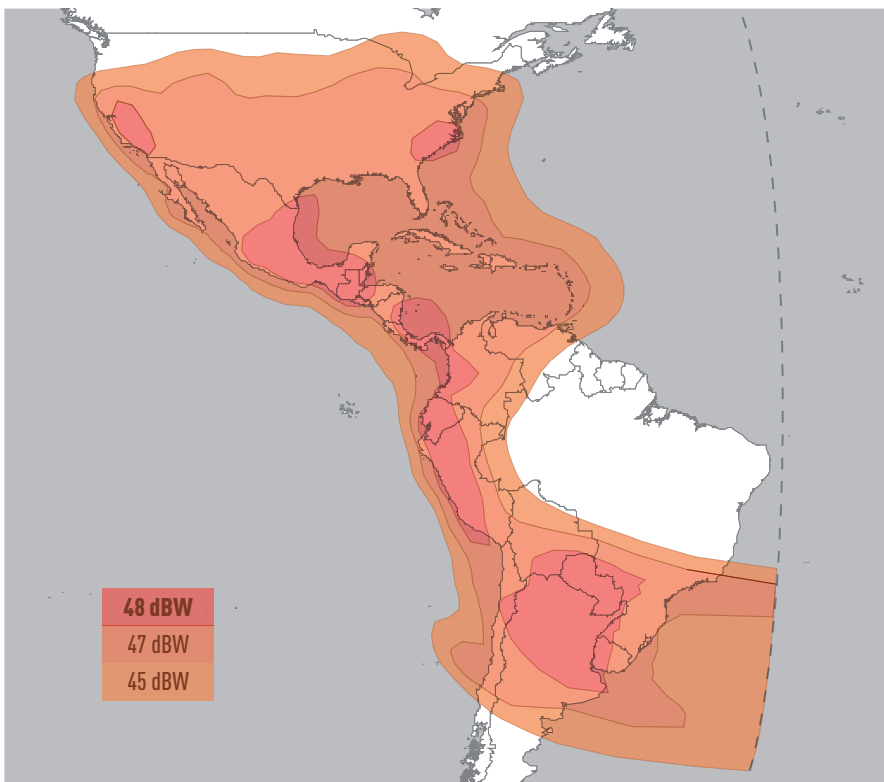

PAN-AMERICAN CAPACITY IN C AND Ku-BAND*

C-band Pan-American Downlink Coverage

KEY MARKETS

- North America
- South America

KEY SERVICES

- Occasional Use services
- High-speed data
- Mobility
- Oil & Gas

SATELLITE

Satellite Manufacturer

Hughes Space and Communications

Projected lifetime

> 15 years (Launched December, 1998)

Orbital position

114.9 degrees West

Frequencies

C-band, Ku-band

* Inclined Orbit Operations (IOO)

Ku-band 1 North American Dink Coverage

Ku-band 2 Pan-American Dink Coverage

Double band capacity for professional applications

Located at 114.9 degrees West, the EUTELSAT 115 West A satellite offers hemi coverage in C and Ku-band for the Americas. EUTELSAT 115 West A provides a compelling alternative for occasional use services, voice and high speed data communications from fixed to maritime and airborne networks. This satellite is also a good option for support networks and services with high traffic from few points.