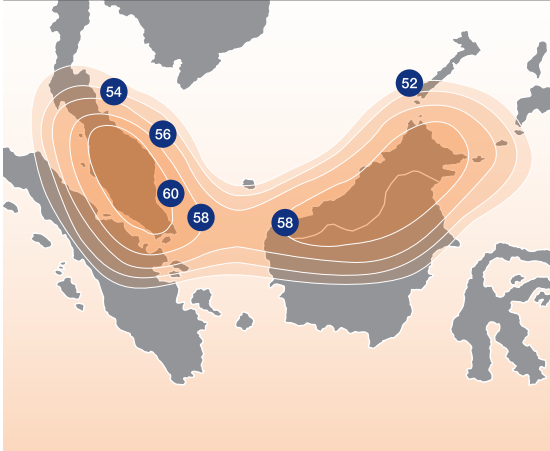

MEASAT-3b 91.5° E

Ku-Band Footprint

Malaysia Beam

South Asia Beam

Indonesia Beam

Australia Beam

Ku-Band Specifications

EIRP (dBW)	61 (Malaysia) / 56 (Indonesia) / 55.8 (South Asia) / 54.7 (Australia)
G/T (dB/°K)	16 (Malaysia) / 11.5 (Indonesia) / 9.9 (South Asia) / 8.5 (Australia)
TWTA Power	130 Watts
Transponder Bandwidth	36 MHz
Channel Polarization	Linear