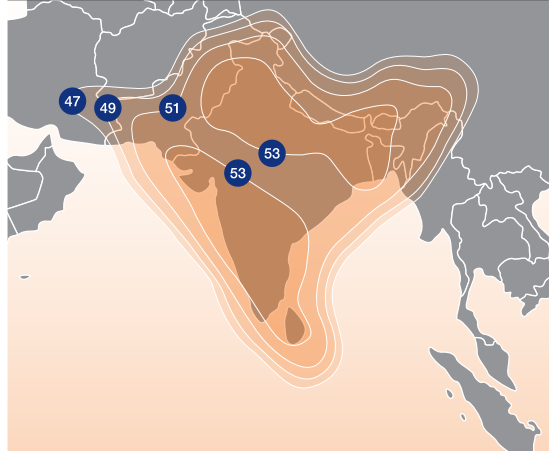

MEASAT-3b 91.5° E

Ku-Band Footprint

Malaysia Beam

South Asia Beam

Indonesia Beam

Australia Beam

Ku-Band Specifications

EIRP (dBW)	61 (Malaysia) / 56 (Indonesia) / 55.8 (South Asia) / 54.7 (Australia)
G/T (dB/°K)	16 (Malaysia) / 11.5 (Indonesia) / 9.9 (South Asia) / 8.5 (Australia)
TWTA Power	130 Watts
Transponder Bandwidth	36 MHz
Channel Polarization	Linear