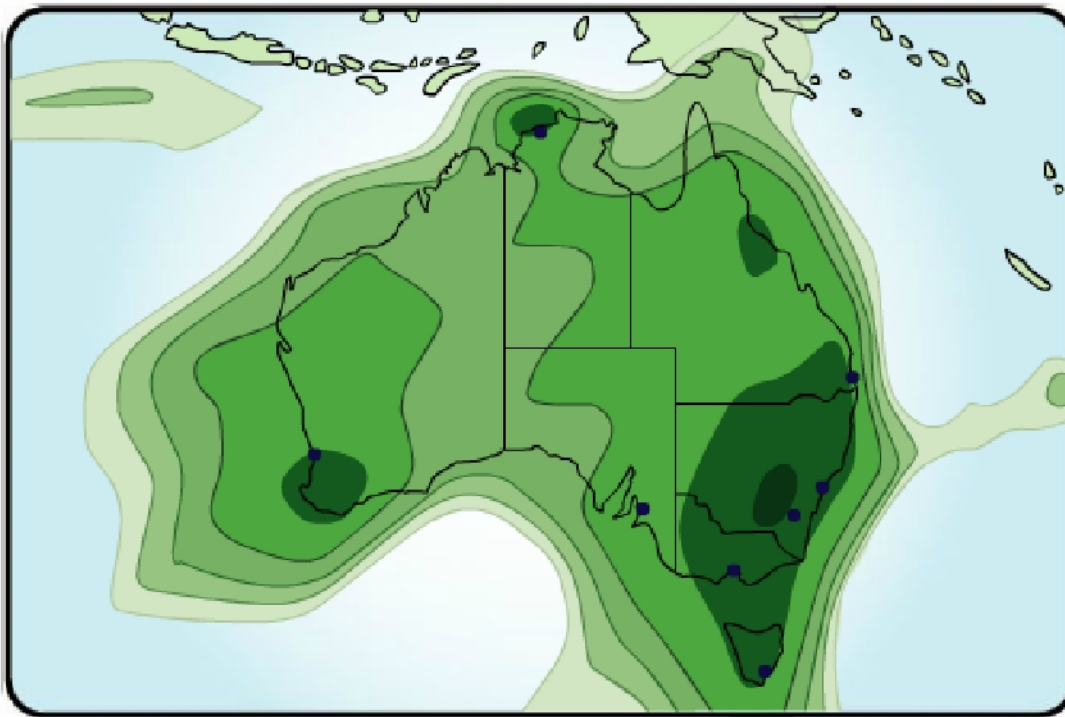

# OPTUS SATELLITE D1 COVERAGE

Ku Band  
Patterns (dbW)

Click on the above scale to view coverage area.

Ku Band  
Patterns (db/K)

Click on the above scale to select relevant Ku Band range.

Ku Band  
Patterns (dbW)

Click on the above scale to select relevant Ku Band range.

Ku Band

Patterns (dBW)

Click on the above scale to select relevant Ku Band range.

Ku Band 10+  
Patterns (db/K)

10

8

6

4

2

0

-2

-4

-6

-8

Click on the above scale to select relevant Ku Band range.