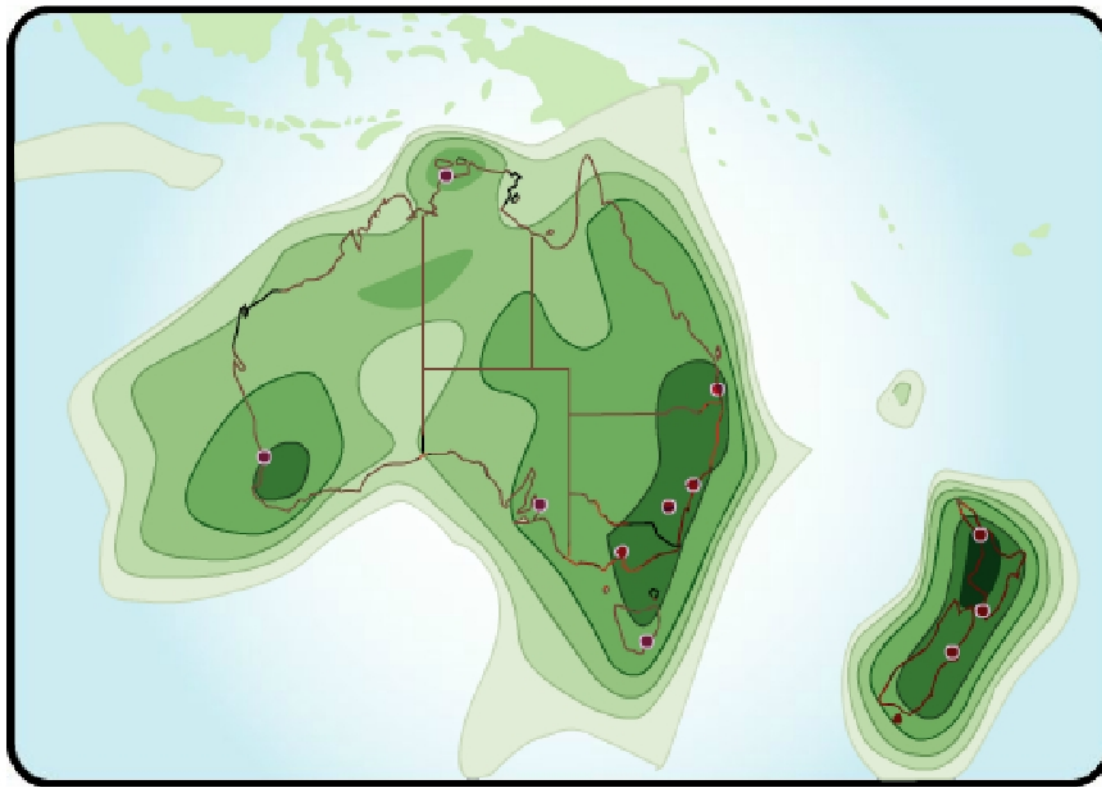

# OPTUS SATELLITE D1 COVERAGE

Ku Band  
Patterns (dbW)

Click on the above scale to view coverage area.

Ku Band  
Patterns (db/K)

Click on the above scale to select relevant Ku Band range.

Ku Band  
Patterns (dbW)

Click on the above scale to select relevant Ku Band range.

Ku Band

Patterns (dBW)

Click on the above scale to select relevant Ku Band range.

Ku Band 10+  
Patterns (db/K)

10

8

6

4

2

0

-2

-4

-6

-8

Click on the above scale to select relevant Ku Band range.