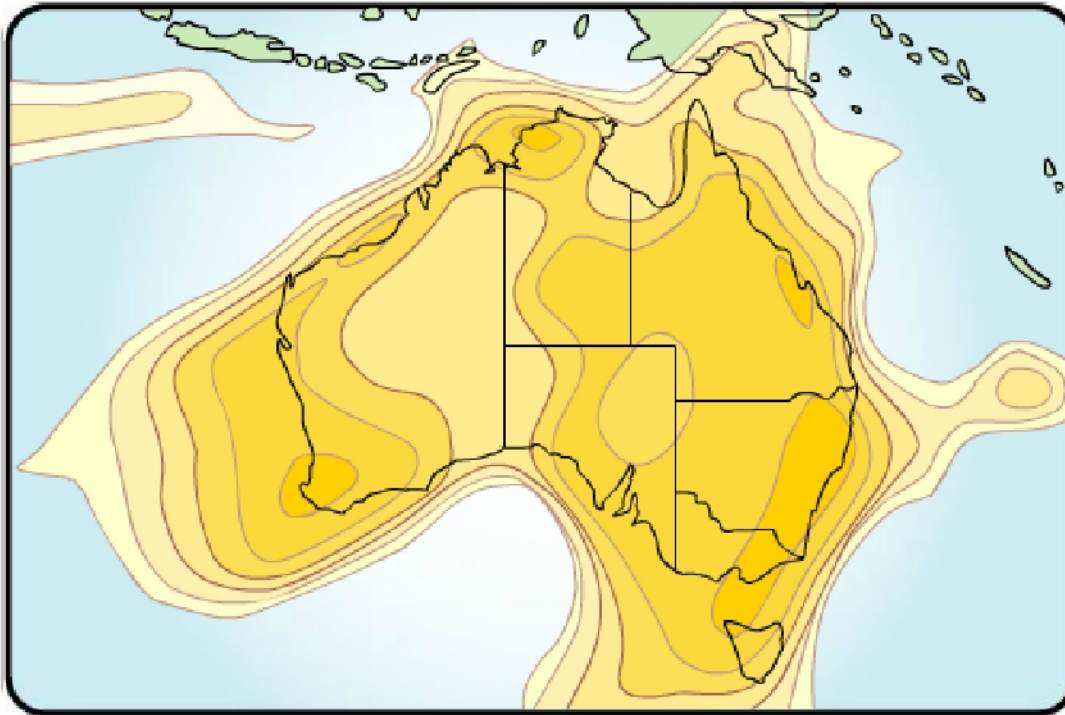

# OPTUS SATELLITE D1 COVERAGE

Ku Band  
Patterns (dbW)

Click on the above scale to view coverage area.

Ku Band  
Patterns (db/K)

Click on the above scale to select relevant Ku Band range.

Ku Band  
Patterns (dbW)

Click on the above scale to select relevant Ku Band range.

Ku Band

Patterns (dBW)

Click on the above scale to select relevant Ku Band range.

Ku Band 10+  
Patterns (db/K)

10

8

6

4

2

0

-2

-4

-6

-8

Click on the above scale to select relevant Ku Band range.