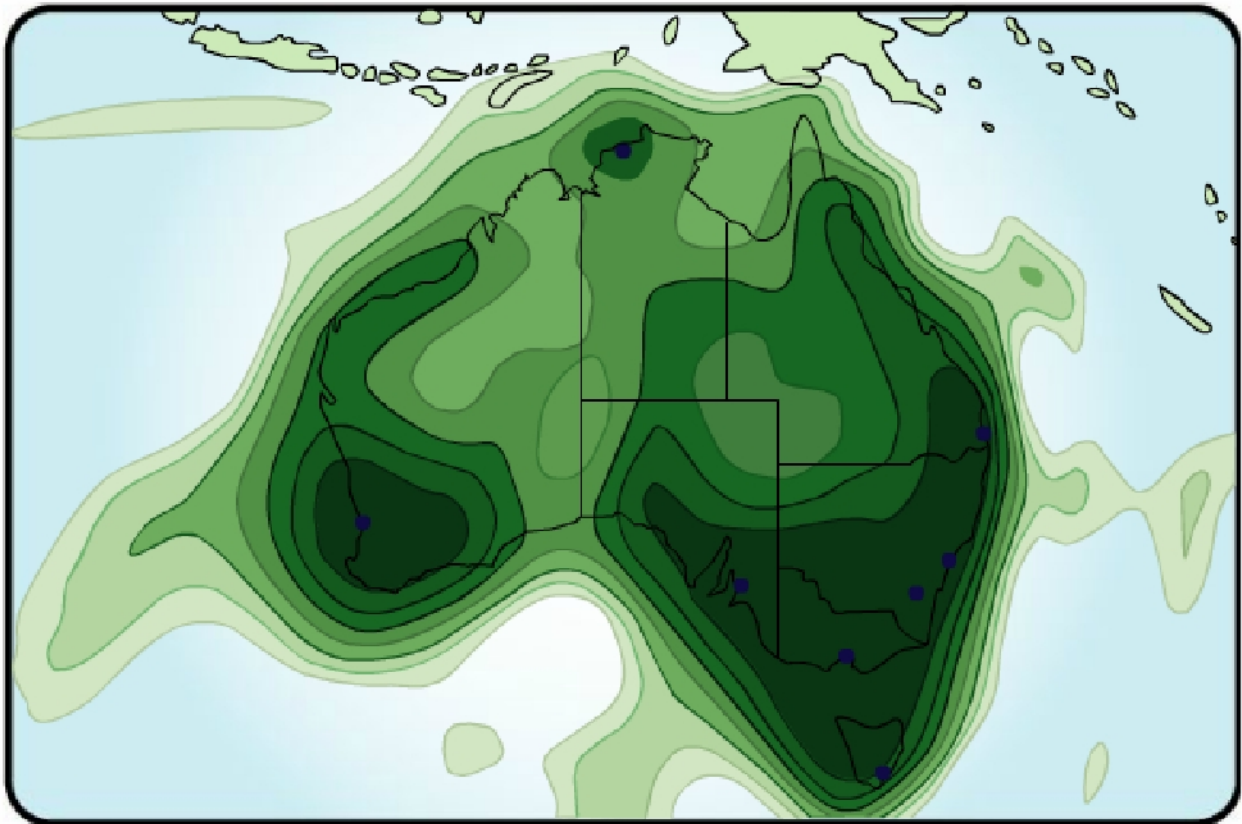

I WANT TO GO TO SELECT ONE

OPTUS SATELLITE D3 COVERAGE

Ku Band
Patterns (dbW)

Click on the above scale to select relevant Ku Band range.