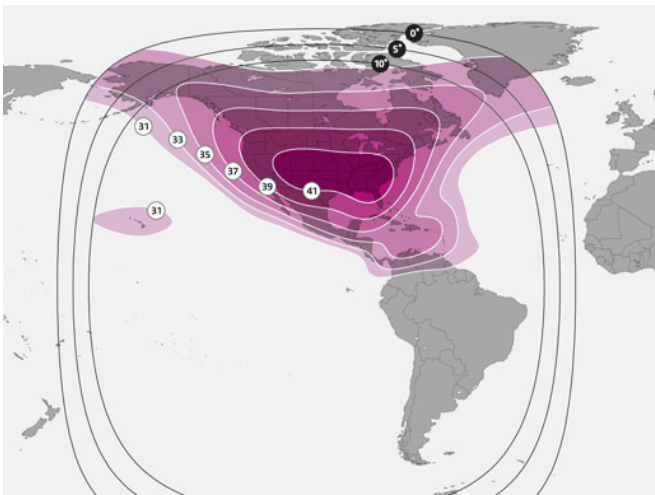

SES-1 101°W

Orbital location

Coverage

North America | Latin America

North America C-band beam

○ EIRP ● Elevation angle

North America Ku-band beam

○ EIRP ● Elevation angle

SES-1 provides full 50 state North American coverage in C- and Ku-band to deliver a host of communication services. SES-1 also carries video channels that are part of our HD-PRIME™ television neighbourhood.

Polarisation

C-band: Linear

Ku-band: Linear

Total transponders

C-band: 24

(36 MHz equivalent)

Ku-band: 24

(36 MHz equivalent)