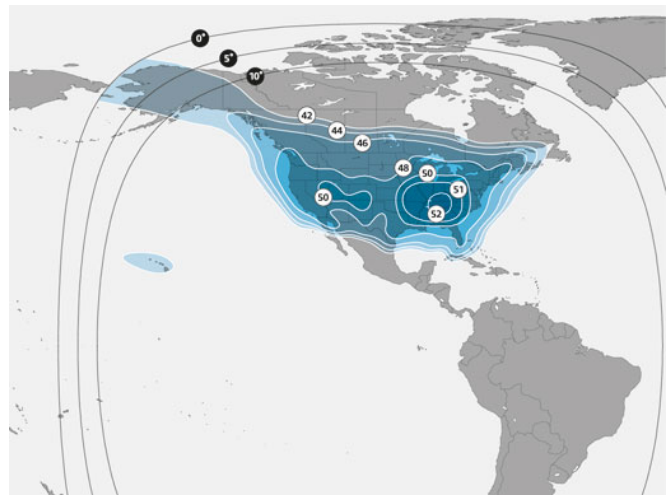

SES-1 101°W

Orbital location

Coverage

North America | Latin America

North America C-band beam

○ EIRP ● Elevation angle

North America Ku-band beam

○ EIRP ● Elevation angle

SES-1 provides full 50 state North American coverage in C- and Ku-band to deliver a host of communication services. SES-1 also carries video channels that are part of our HD-PRIME™ television neighbourhood.

Polarisation

C-band: Linear

Ku-band: Linear

Total transponders

C-band: 24

(36 MHz equivalent)

Ku-band: 24

(36 MHz equivalent)