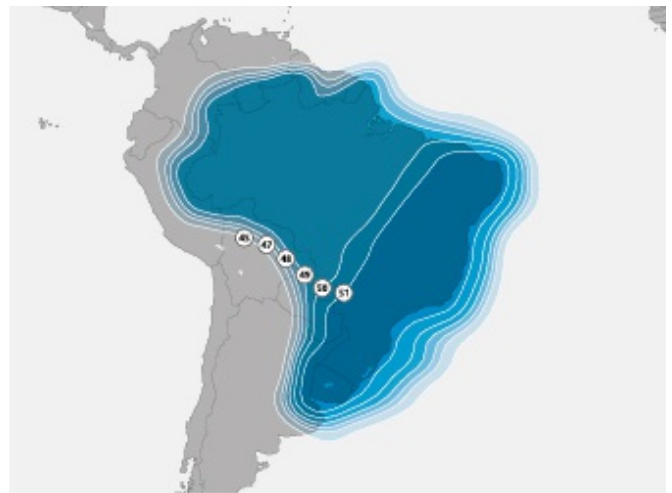

SES-10 67°W

Expected orbital location

Coverage

| Latin America

Mexico, Central America & Caribbean Ku-band

○ EIRP

Brazil Ku-band

○ EIRP ● Elevation angle

SES-10 will replace AMC-3 and AMC-4 to provide enhanced coverage and significant capacity expansion over Latin America. The satellite will provide coverage over Mexico, serve the Spanish speaking South America in one single beam, and cover Brazil with the ability to support off-shore oil and gas exploration.

Polarisation

Ku-band: Linear

Total transponders

Ku-band: 55

SES-10 67°W

Orbital location

Hispanic South America Ku-band

○ EIRP