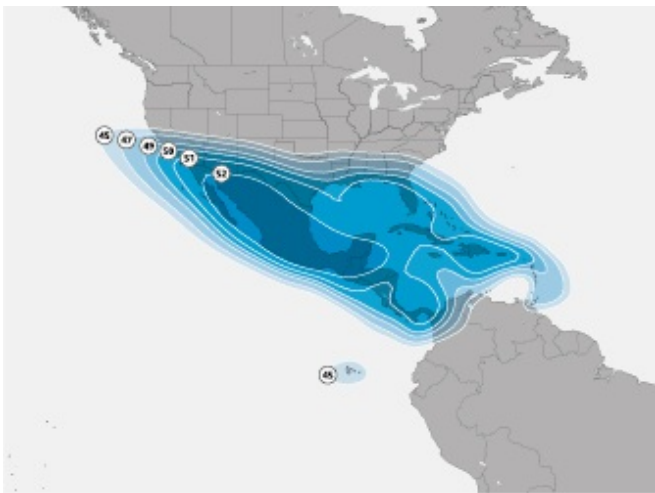

SES-10 67°W

Expected orbital location

Coverage

| Latin America

Mexico, Central America & Caribbean Ku-band

○ EIRP

Brazil Ku-band

○ EIRP ● Elevation angle

SES-10 will replace AMC-3 and AMC-4 to provide enhanced coverage and significant capacity expansion over Latin America. The satellite will provide coverage over Mexico, serve the Spanish speaking South America in one single beam, and cover Brazil with the ability to support off-shore oil and gas exploration.

Polarisation

Ku-band: Linear

Total transponders

Ku-band: 55

SES-10 67°W

Orbital location

Hispanic South America Ku-band

○ EIRP