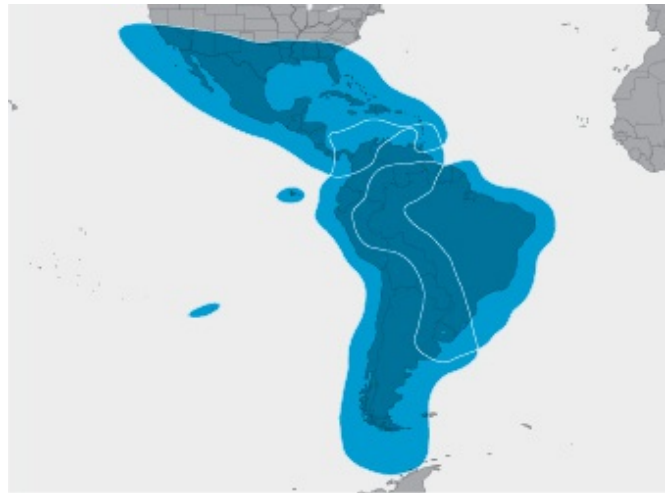

SES-10 67°W

Expected orbital location

Coverage

| Latin America

Mexico, Central America & Caribbean Ku-band

○ EIRP

Brazil Ku-band

○ EIRP ● Elevation angle

SES-10 will replace AMC-3 and AMC-4 to provide enhanced coverage and significant capacity expansion over Latin America. The satellite will provide coverage over Mexico, serve the Spanish speaking South America in one single beam, and cover Brazil with the ability to support off-shore oil and gas exploration.

Polarisation

Ku-band: Linear

Total transponders

Ku-band: 55

SES-10 67°W

Orbital location

Hispanic South America Ku-band

○ EIRP

Ku-band coverage

○ EIRP ● Elevation angle