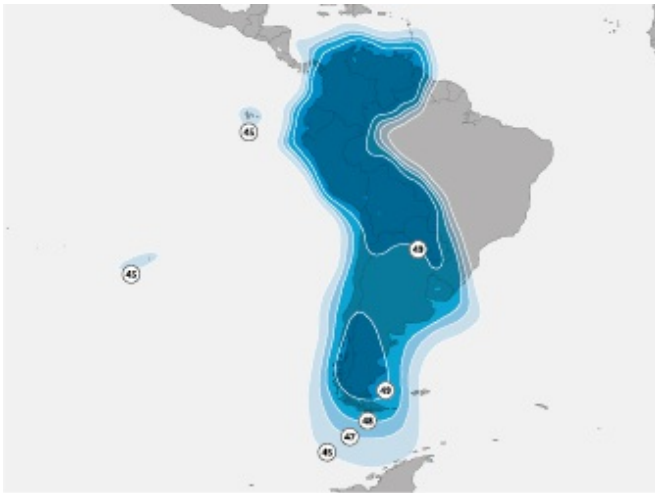

SES-10 67°W

Expected orbital location

Coverage

| Latin America

Mexico, Central America & Caribbean Ku-band

○ EIRP

Brazil Ku-band

○ EIRP ● Elevation angle

SES-10 will replace AMC-3 and AMC-4 to provide enhanced coverage and significant capacity expansion over Latin America. The satellite will provide coverage over Mexico, serve the Spanish speaking South America in one single beam, and cover Brazil with the ability to support off-shore oil and gas exploration.

Polarisation

Ku-band: Linear

Total transponders

Ku-band: 55

SES-10 67°W

Orbital location

Hispanic South America Ku-band

○ EIRP

Ku-band coverage

○ EIRP ● Elevation angle