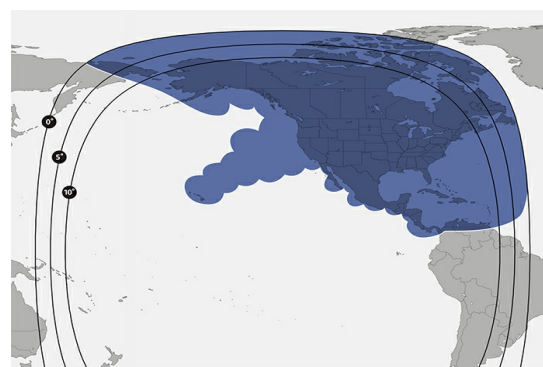

## SATELLITE MISSION

**Coverage** | North America | Latin America | Pacific Ocean

SES-15 will be located in a new orbital location to serve North America, Latin America and the Caribbean. SES-15 will enable SES to serve its leading aeronautical customers and serve other traffic-intensive data applications such as government, VSAT networks and maritime, with a combination of wide beams and HTS (High Throughput Satellite) multi-spot beams.

Launch Vehicle

**ARIANE 5**

Satellite Manufacturer

**BOEING SATELLITE SYSTEMS**

## FOOTPRINTS

**16**

Ku-band  
(HTS: 10 GHz)  
linear

North America Ku-band beam

Ku-band HTS outer contours