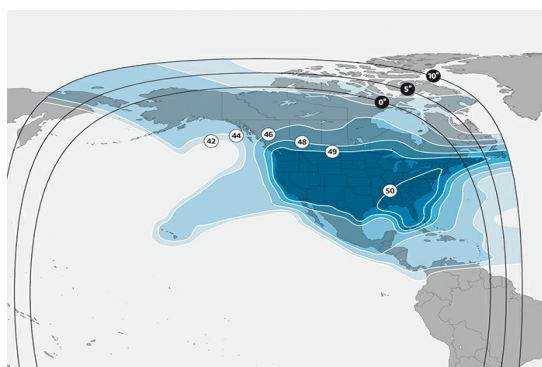

## SATELLITE MISSION

**Coverage** | North America | Latin America | Pacific Ocean

SES-15 will be located in a new orbital location to serve North America, Latin America and the Caribbean. SES-15 will enable SES to serve its leading aeronautical customers and serve other traffic-intensive data applications such as government, VSAT networks and maritime, with a combination of wide beams and HTS (High Throughput Satellite) multi-spot beams.

Launch Vehicle

**ARIANE 5**

Satellite Manufacturer

**BOEING SATELLITE SYSTEMS**

## FOOTPRINTS

**16**

Ku-band  
(HTS: 10 GHz)  
linear

North America Ku-band beam

Ku-band HTS outer contours