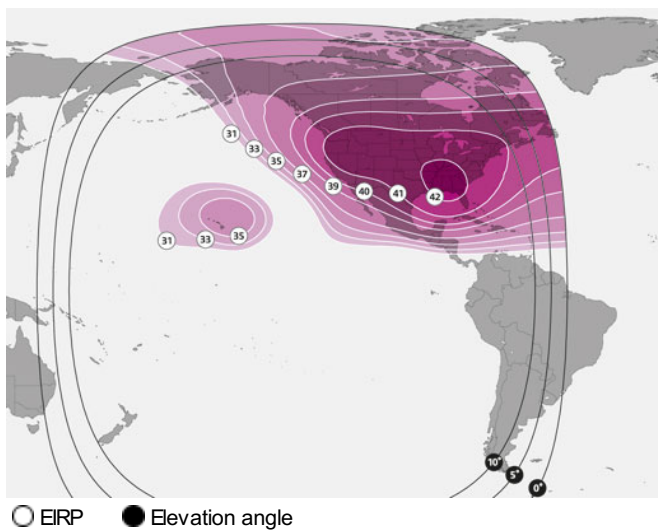

# AMC-11 131°W

Orbital location

**SES**<sup>▲</sup>  
your satellite company

**Coverage**  
| North America

## North America C-band beam

Home to HD-PRIME™, America's cable neighbourhood, AMC-11 together with AMC-10 provide unrivalled access to cable headends throughout the United States. The satellite provides advanced C-band digital transmission service.

**Polarisation**

C-band: Linear

**Total transponders**

C-band: 24  
(36 MHz equivalent)