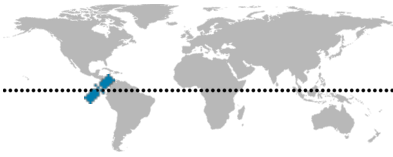

## 105°W

Orbital location

**SES**<sup>▲</sup>  
your satellite company

**Coverage**  
North America

### North America C-band beam

The satellite is optimised for digital television distribution from the centre of the US orbital arc and covers all 50 states, Canada, the Caribbean and Mexico.

**Launch date**