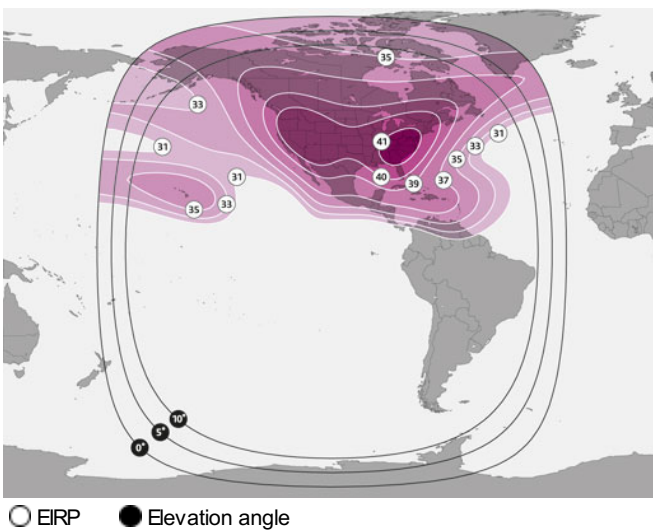

## 105°W

Orbital location

**SES**<sup>▲</sup>  
your satellite company

**Coverage**  
North America

### North America C-band beam

The satellite is optimised for digital television distribution from the centre of the US orbital arc and covers all 50 states, Canada, the Caribbean and Mexico.

**Launch date**