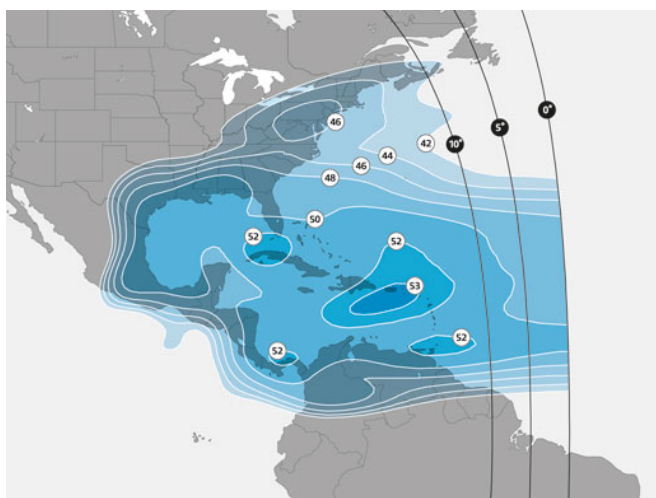

AMC-21 125°W

Orbital location

SES[▲]
your satellite company

Coverage

North America | Latin America

Caribbean Ku-band beam

North America Ku-band beam

The all Ku-band satellite provides coverage to all 50 states, Gulf of Mexico, Central America and the Caribbean. In addition to enabling broadcasting services, it also supports maritime communications.

Launch date

14 August 2008

Launch vehicle

Ariane 5E

Design life

15 years

Satellite manufacturer

Thales Alenia Space

Polarisation

Ku-band: Linear

Total transponders

Ku-band: 24
(36 MHz equivalent)