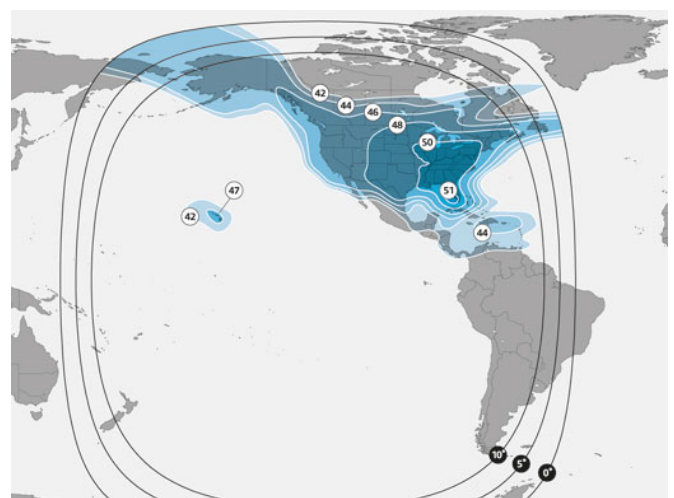

AMC-21 125°W

Orbital location

SES[▲]
your satellite company

Coverage

North America | Latin America

Caribbean Ku-band beam

North America Ku-band beam

The all Ku-band satellite provides coverage to all 50 states, Gulf of Mexico, Central America and the Caribbean. In addition to enabling broadcasting services, it also supports maritime communications.

Launch date

14 August 2008

Launch vehicle

Ariane 5E

Design life

15 years

Satellite manufacturer

Thales Alenia Space

Polarisation

Ku-band: Linear

Total transponders

Ku-band: 24
(36 MHz equivalent)