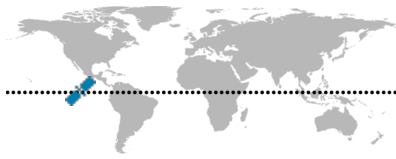

AMC-21 125°W

Orbital location

SES[▲]
your satellite company

Coverage

North America | Latin America

Caribbean Ku-band beam

North America Ku-band beam

The all Ku-band satellite provides coverage to all 50 states, Gulf of Mexico, Central America and the Caribbean. In addition to enabling broadcasting services, it also supports maritime communications.

Launch date

14 August 2008

Launch vehicle

Ariane 5E

Design life

15 years

Satellite manufacturer

Thales Alenia Space