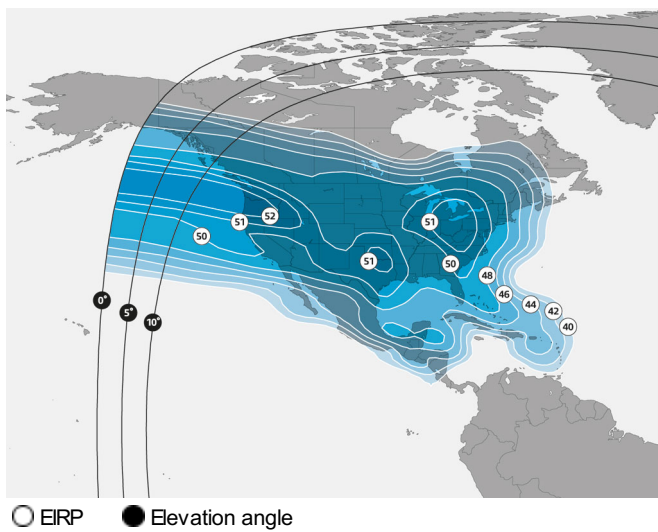

AMC-6 72°W

Orbital location

SES[▲]
your satellite company

Coverage

North America | Latin America

North America Ku-band beam

The satellite provides all-digital Ku-band connectivity and is popular with internet service integration platforms. Its wide coverage over the United States and Mexico also allows it to serve broadcasters, governments and enterprise.

Launch date

21 October 2000

Launch vehicle

Proton MD

Design life

15 years

Satellite manufacturer

Lockheed Martin

Polarisation

Ku-band: Linear

Total transponders

Ku-band: 36
(36 MHz equivalent)