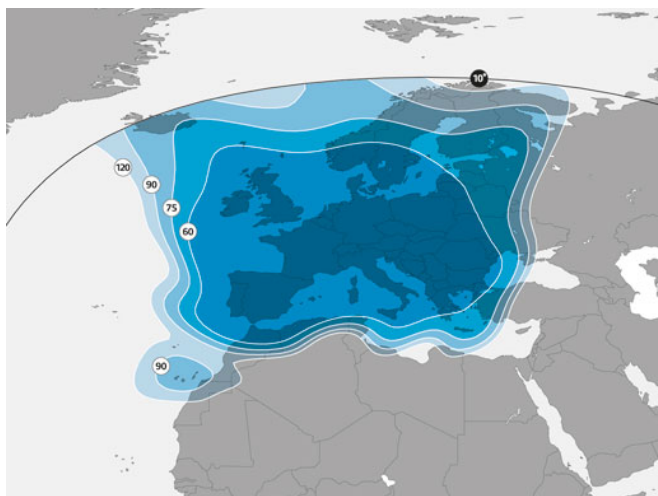

ASTRA 1KR

19.2°E

Orbital location

Coverage
Europe

Europe Ku-band beam

○ Dish size ● Elevation angle

Our 19.2E slot is home to the most watched satellite platform in Europe. Our satellites provide capacity mainly for the transmission of broadcast services to consumer audiences in Europe.

Polarisation

Ku-band: Linear

Total transponders

Ku-band: 32
out of 64 FSS (26 MHz)