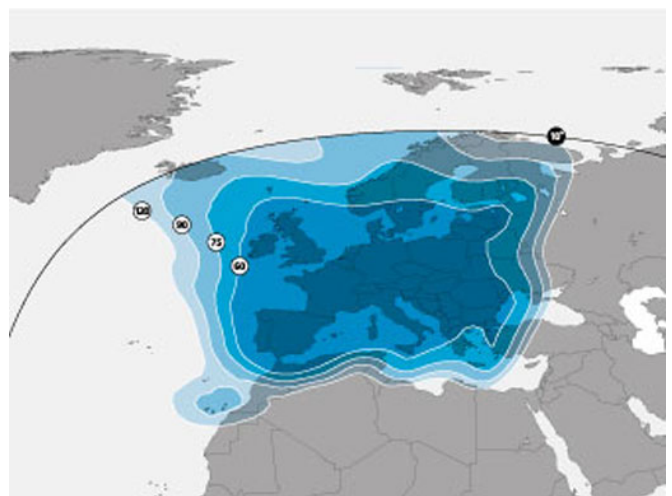

ASTRA 1L

19.2°E

Orbital location

SES[▲]
your satellite company

Coverage
Europe

Europe Ka-band beam

○ EIRP ● Elevation angle

Europe Ku-band beam

○ Dish size ● Elevation angle

Our 19.2E slot is home to the most watched satellite platform in Europe. Our satellites provide capacity mainly for the transmission of broadcast services to consumer audiences in Europe.