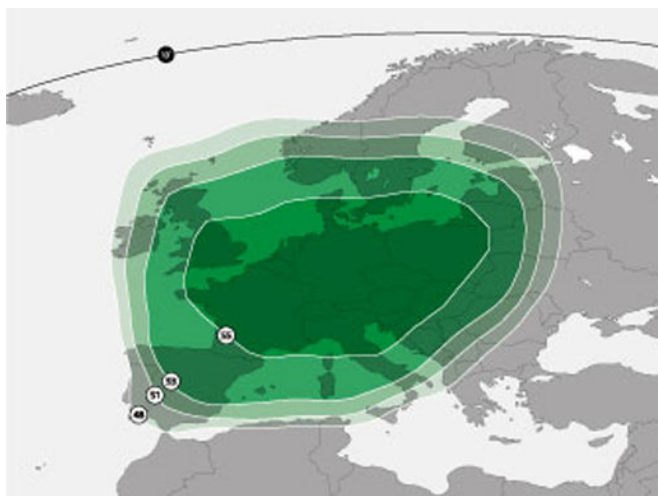

ASTRA 1L

19.2°E

Orbital location

SES[▲]
your satellite company

Coverage
Europe

Europe Ka-band beam

○ EIRP ● Elevation angle

Europe Ku-band beam

○ Dish size ● Elevation angle

Our 19.2E slot is home to the most watched satellite platform in Europe. Our satellites provide capacity mainly for the transmission of broadcast services to consumer audiences in Europe.