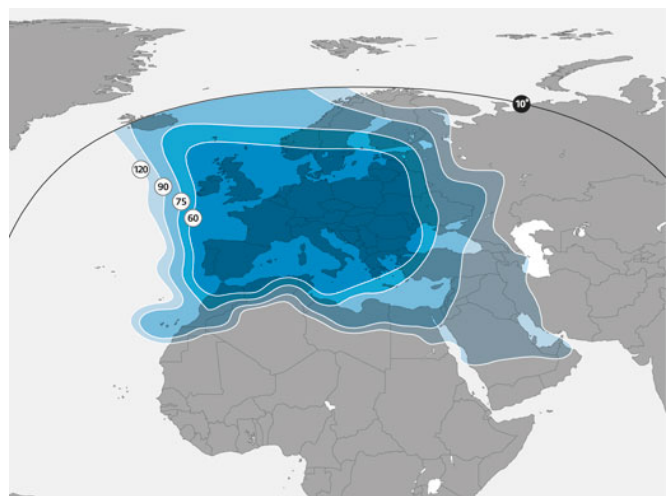

ASTRA 1M

19.2°E

Orbital location

Coverage
Europe

Europe Ku-band beam

○ Dish size ● Elevation angle

Europe Ku-band wide beam

○ Dish size ● Elevation angle

Our 19.2° E slot is home to the most watched satellite platform in Europe. Our satellites provide capacity mainly for the transmission of broadcast and broadband multimedia services to consumer audiences in Europe.