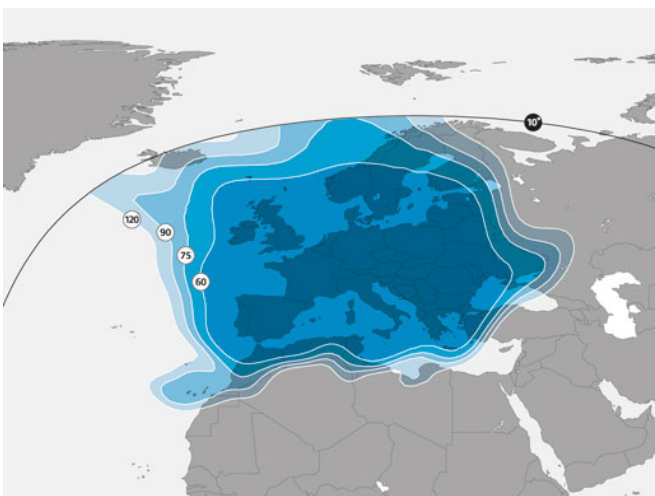

ASTRA 1M

19.2°E

Orbital location

Coverage
Europe

Europe Ku-band beam

○ Dish size ● Elevation angle

Europe Ku-band wide beam

○ Dish size ● Elevation angle

Our 19.2° E slot is home to the most watched satellite platform in Europe. Our satellites provide capacity mainly for the transmission of broadcast and broadband multimedia services to consumer audiences in Europe.