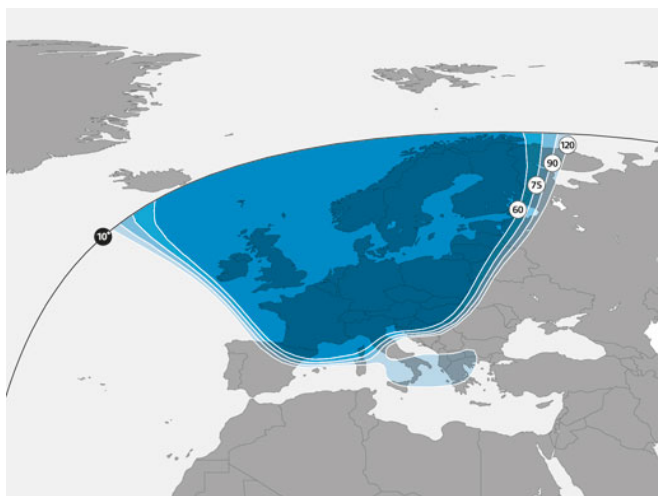

ASTRA 2A

28.2°E

Orbital location

SES[▲]
your satellite company

Coverage
Europe

Northern Europe Ku-band beam

○ Dish size ● Elevation angle

Southern Europe Ku-band beam

○ Dish size ● Elevation angle

Home to one of the fastest growing digital TV audiences in Europe, 28.2° East is an ideal orbital location for direct-to-home services in the UK and Ireland. Our digital satellites provide capacity mainly for the transmission of broadcast SD, HD and 3D TV channels and broadband multimedia services to consumer audiences to Europe.

Polarisation

Ku-band: Linear

Total transponders

Ku-band: 28
out of 40 BSS (33 MHz)