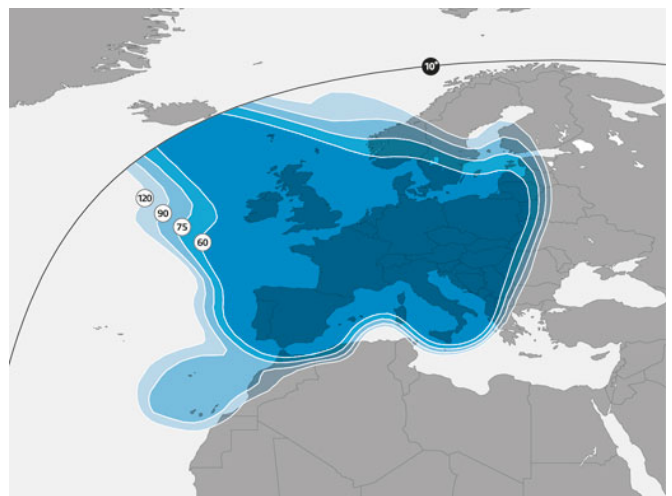

ASTRA 2A

28.2°E

Orbital location

SES[▲]
your satellite company

Coverage
Europe

Northern Europe Ku-band beam

○ Dish size ● Elevation angle

Southern Europe Ku-band beam

○ Dish size ● Elevation angle

Home to one of the fastest growing digital TV audiences in Europe, 28.2° East is an ideal orbital location for direct-to-home services in the UK and Ireland. Our digital satellites provide capacity mainly for the transmission of broadcast SD, HD and 3D TV channels and broadband multimedia services to consumer audiences to Europe.