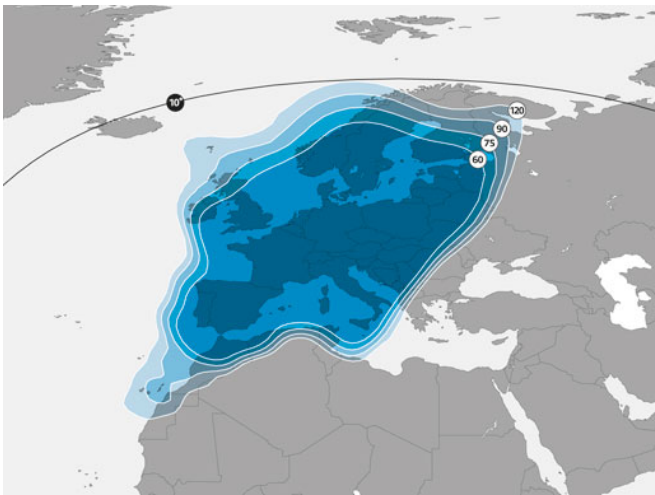

ASTRA 2C

19.2°E

Orbital location

SES[▲]
your satellite company

Coverage
Europe

Europe Ku-band beam

Our 19.2° E slot is home to the most watched satellite platform in Europe. Our satellites provide capacity mainly for the transmission of broadcast and broadband multimedia services to consumer audiences in Europe.

Polarisation

Ku-band: Linear

Total transponders

Ku-band: 28
out of 32 FSS (26 MHz)
24 BSS (33 MHz)