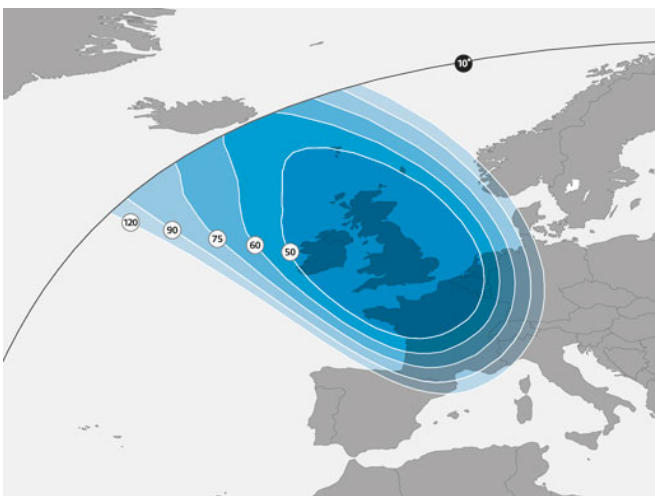

## 28.2°E

Orbital location

**SES**<sup>▲</sup>  
your satellite company

**Coverage**  
Europe

### Uk Ku-band spot beam

○ Dish size ● Elevation angle

Home to one of the fastest growing satellite audiences in Europe, the orbital location of 28.2° East is ideal for direct-to-home TV services in the UK and Ireland. Our satellites provide capacity mainly for the transmission of broadcast SD, HD and 3D TV channels and broadband multimedia services to consumer audiences across continental Europe.