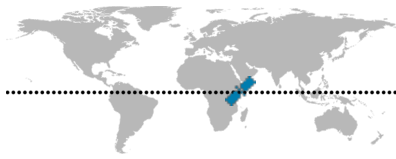

ASTRA 3B

23.5°E

Orbital location

Coverage

North Africa | Europe | Russia | Middle East

Middle East Ku-band spot beam

○ Dish size ● Elevation angle

Europe Ka-band beam

○ EIRP ● Elevation angle

ASTRA 3B offers coverage of Europe to provide distribution of DTH and cable broadcast services, and also hosts high-speed SES Broadband internet access platform. Its steerable Ku-band spot beam over the Gulf region is highly suitable for domestic VSAT networks, government and broadband applications.

24 FSS (36 MHz)

ASTRA 3B

23.5°E

Orbital location

Europe Ku-band beam

○ Dish size ● Elevation angle

Europe Ku-band wide beam

○ Dish size ● Elevation angle