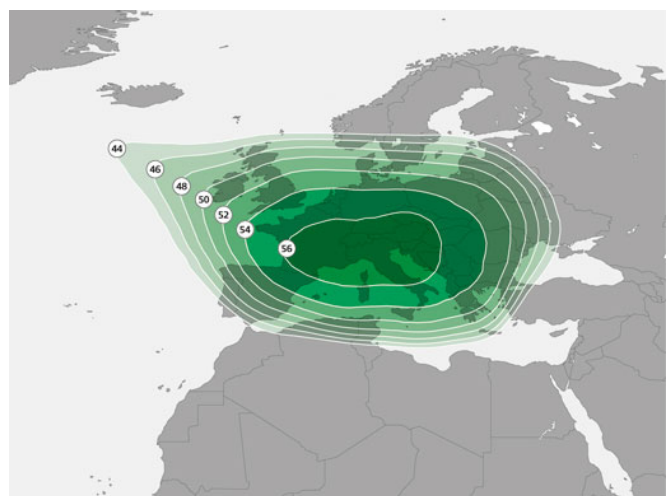

ASTRA 3B

23.5°E

Orbital location

Coverage

North Africa | Europe | Russia | Middle East

Middle East Ku-band spot beam

○ Dish size ● Elevation angle

Europe Ka-band beam

○ EIRP ● Elevation angle

ASTRA 3B offers coverage of Europe to provide distribution of DTH and cable broadcast services, and also hosts high-speed SES Broadband internet access platform. Its steerable Ku-band spot beam over the Gulf region is highly suitable for domestic VSAT networks, government and broadband applications.

Polarisation

Ka-band: Linear

Ku-band: Linear

Total transponders

Ka-band: 4

(250 MHz)

Ku-band: up

to 56 out of 40 BSS (33 MHz)

24 FSS (36 MHz)

ASTRA 3B

23.5°E

Orbital location

Europe Ku-band beam

○ Dish size ● Elevation angle

Europe Ku-band wide beam

○ Dish size ● Elevation angle