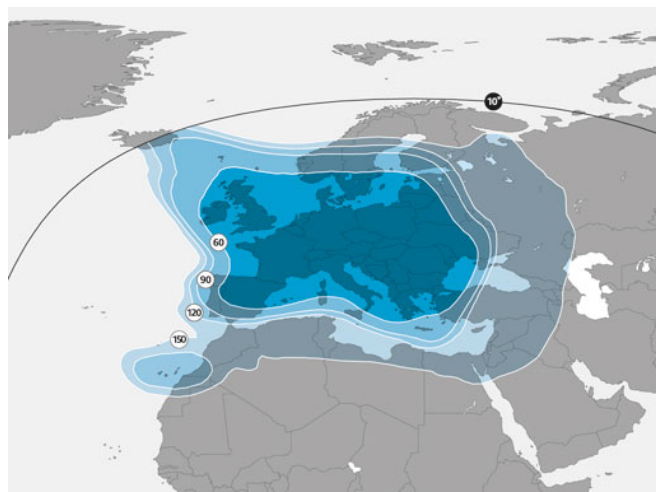

ASTRA 3B

23.5°E

Orbital location

Coverage

North Africa | Europe | Russia | Middle East

Middle East Ku-band spot beam

○ Dish size ● Elevation angle

Europe Ka-band beam

○ EIRP ● Elevation angle

ASTRA 3B offers coverage of Europe to provide distribution of DTH and cable broadcast services, and also hosts high-speed SES Broadband internet access platform. Its steerable Ku-band spot beam over the Gulf region is highly suitable for domestic VSAT networks, government and broadband applications.

Polarisation

Ka-band: Linear

Ku-band: Linear

Total transponders

Ka-band: 4

(250 MHz)

Ku-band: up

to 56 out of 40 BSS (33 MHz)

24 FSS (36 MHz)

ASTRA 3B

23.5°E

Orbital location

Europe Ku-band beam

○ Dish size ● Elevation angle

Europe Ku-band wide beam

○ Dish size ● Elevation angle