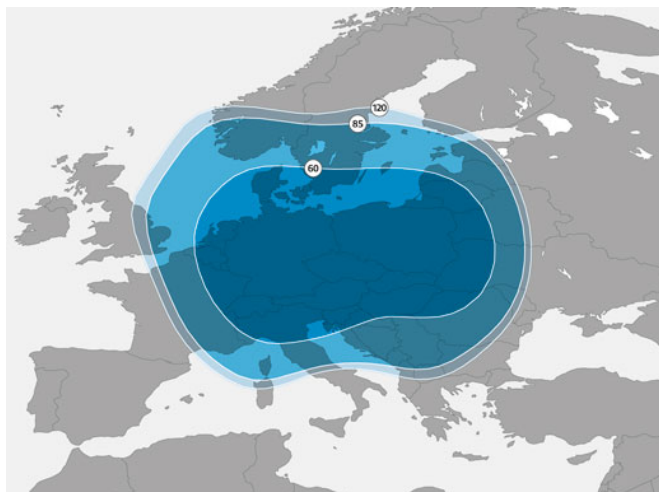

ASTRA 3B

23.5°E

Orbital location

Coverage

North Africa | Europe | Russia | Middle East

Middle East Ku-band spot beam

○ Dish size ● Elevation angle

Europe Ka-band beam

○ EIRP ● Elevation angle

ASTRA 3B offers coverage of Europe to provide distribution of DTH and cable broadcast services, and also hosts high-speed SES Broadband internet access platform. Its steerable Ku-band spot beam over the Gulf region is highly suitable for domestic VSAT networks, government and broadband applications.

Polarisation

Ka-band: Linear

Ku-band: Linear

Total transponders

Ka-band: 4

(250 MHz)

Ku-band: up

to 56 out of 40 BSS (33 MHz)

24 FSS (36 MHz)

ASTRA 3B

23.5°E

Orbital location

Europe Ku-band beam

○ Dish size ● Elevation angle

Europe Ku-band wide beam

○ Dish size ● Elevation angle