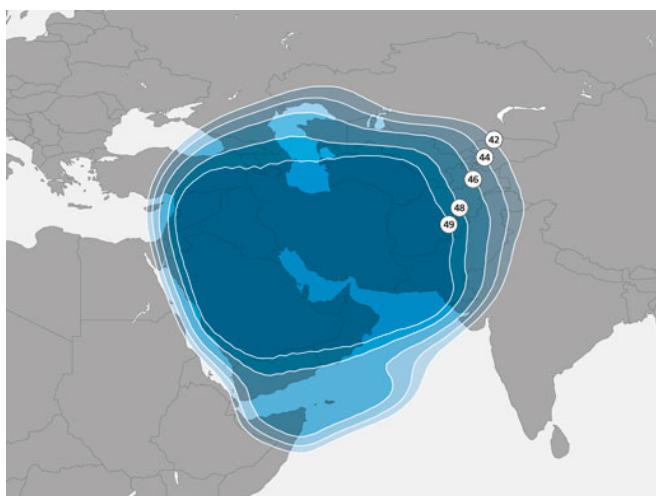

ASTRA 3B

23.5°E

Orbital location

Coverage

North Africa | Europe | Russia | Middle East

Middle East Ku-band spot beam

○ Dish size ● Elevation angle

Europe Ka-band beam

○ EIRP ● Elevation angle

ASTRA 3B offers coverage of Europe to provide distribution of DTH and cable broadcast services, and also hosts high-speed SES Broadband internet access platform. Its steerable Ku-band spot beam over the Gulf region is highly suitable for domestic VSAT networks, government and broadband applications.

Polarisation

Ka-band: Linear

Ku-band: Linear

Total transponders

Ka-band: 4

(250 MHz)

Ku-band: up

to 56 out of 40 BSS (33 MHz)

24 FSS (36 MHz)

ASTRA 3B

23.5°E

Orbital location

Europe Ku-band beam

○ Dish size ● Elevation angle

Europe Ku-band wide beam

○ Dish size ● Elevation angle