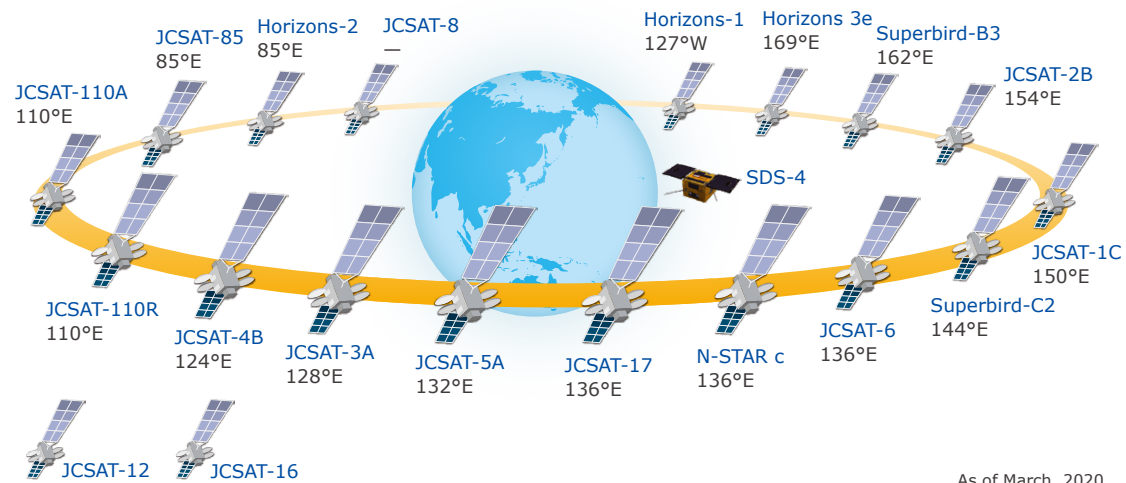

Satellite Fleet

As of March, 2020

Geostationary satellite					
	Horizons 3e	Superbird-B3	JCSAT-2B	JCSAT-18	Superbird-C2
Orbital Location	169°E	162°E	154°E	150°E	144°E
Launch Year	2018	2018	2016	2019	2008
Main Coverage	Ku:Asia, Pacific	Ku:Japan 1 Steerable beam	Ku: Japan, Asia, Pacific	Ku:Asia, Pacific, Russia	Ku: Japan, Asia, 1 Steerable beam
	C:Gateway beam		C: Russia, Asia, Oceania, Global	Ka: —	
	JCSAT-6	N-STAR c	JCSAT-17	JCSAT-5A	JCSAT-3A
Orbital Location	136°E	136°E	136°E	132°E	128°E
Launch Year	1999	2002	To be launched in FY2019	2006	2006
Main Coverage	—	—	—	Ku: Japan	Ku: Japan, Asia
				C: Asia, Hawaii, East Russia	
	JCSAT-4B	JCSAT-110R	JCSAT-110A	JCSAT-85	Horizons-2
Orbital Location	124°E	110°E	110°E	85°E	85°E
Launch Year	2012	2011	2016	2009	2007
Main Coverage	Ku: Japan, Southeast Asia, 2 Steerable Beams	Ku: Japan	Ku: Japan, Indian Ocean, Oceania	Ku: West IOR, East IOR	Ku: Russia
	JCSAT-8	Horizons-1	JCSAT-12	JCSAT-16	
Orbital Location	—	127°W	—	—	
Launch Year	2009	2003	2009	2016	
Main Coverage		Ku: North America, Hawaii	—	Ku: Japan	
			Ka: Japan		

* JCSAT-85: SKY Perfect JSAT owns and markets 5 Ku-band transponders on IS-15.

* Horizons-1, 2 & 3e:Jointly owned by SKY Perfect JSAT and Intelsat.

Low orbit satellite	
	SDS-4
Orbital Position	altitude 677km (SSO)
Launch Year	2012
Frequency Band	S Band Command:USB 4kbps telemetry:USB(HK) 16kbps, QPSK 1Mbps