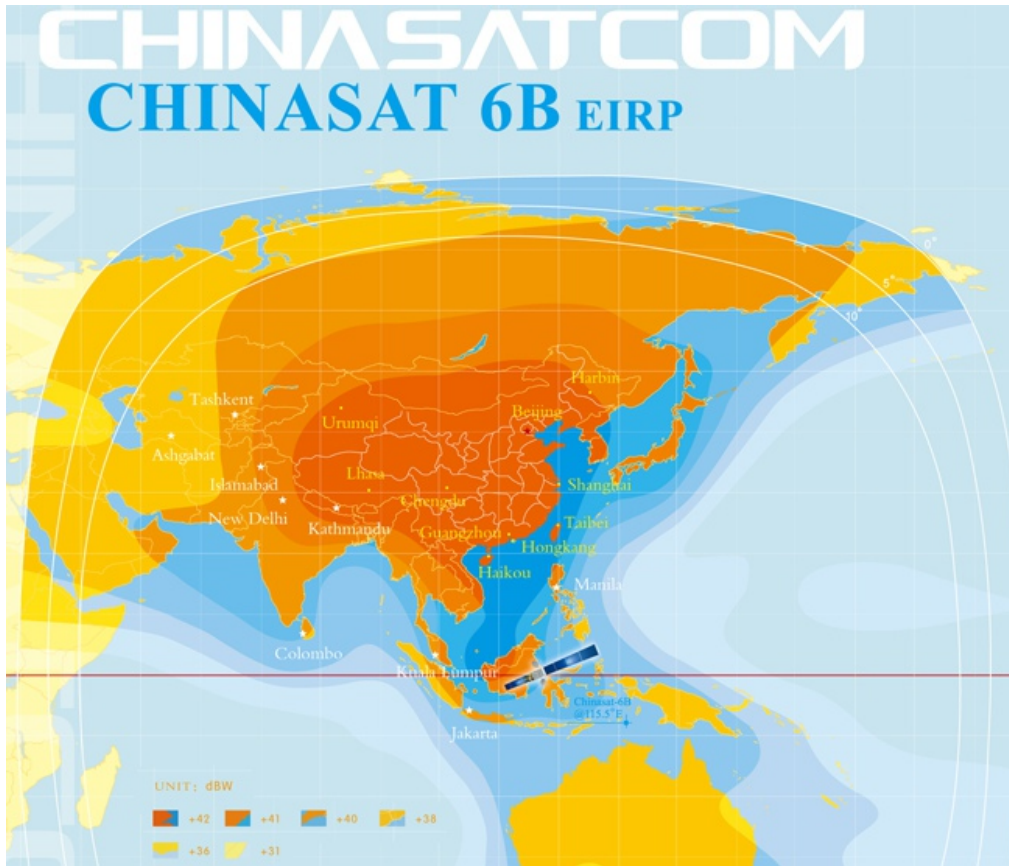

Location  Home > Resources

ChinaSat 6B

Updated: 2015-05-27 Source: China Satellite Communications Co.Ltd.

ChinaSat 6B

- Manufacturer: Thale Alenia Space
- Launch Time: July 5, 2007
- Bus: SB4000
- Polarization: Linear Polarization
- Orbit Slot: 115.5°E
- Coverage: China ,Mongolia,Korean Peninsula,Japan,Asian part of Russia,South Asia,Southeast Asia,Central Asia,West Asia,Australia and New Zealand

ChinaSat 6B was launched on July 5, 2007 onboard a Chinese LM-3B launch vehicle and positioned at the orbital slot of 115.5°E. It provides commercial communications services with thirty-eight 36MHz C-band transponders and supports high-quality and reliable uplink and downlink transmissions of programs for the radio and TV stations and cable TV networks.