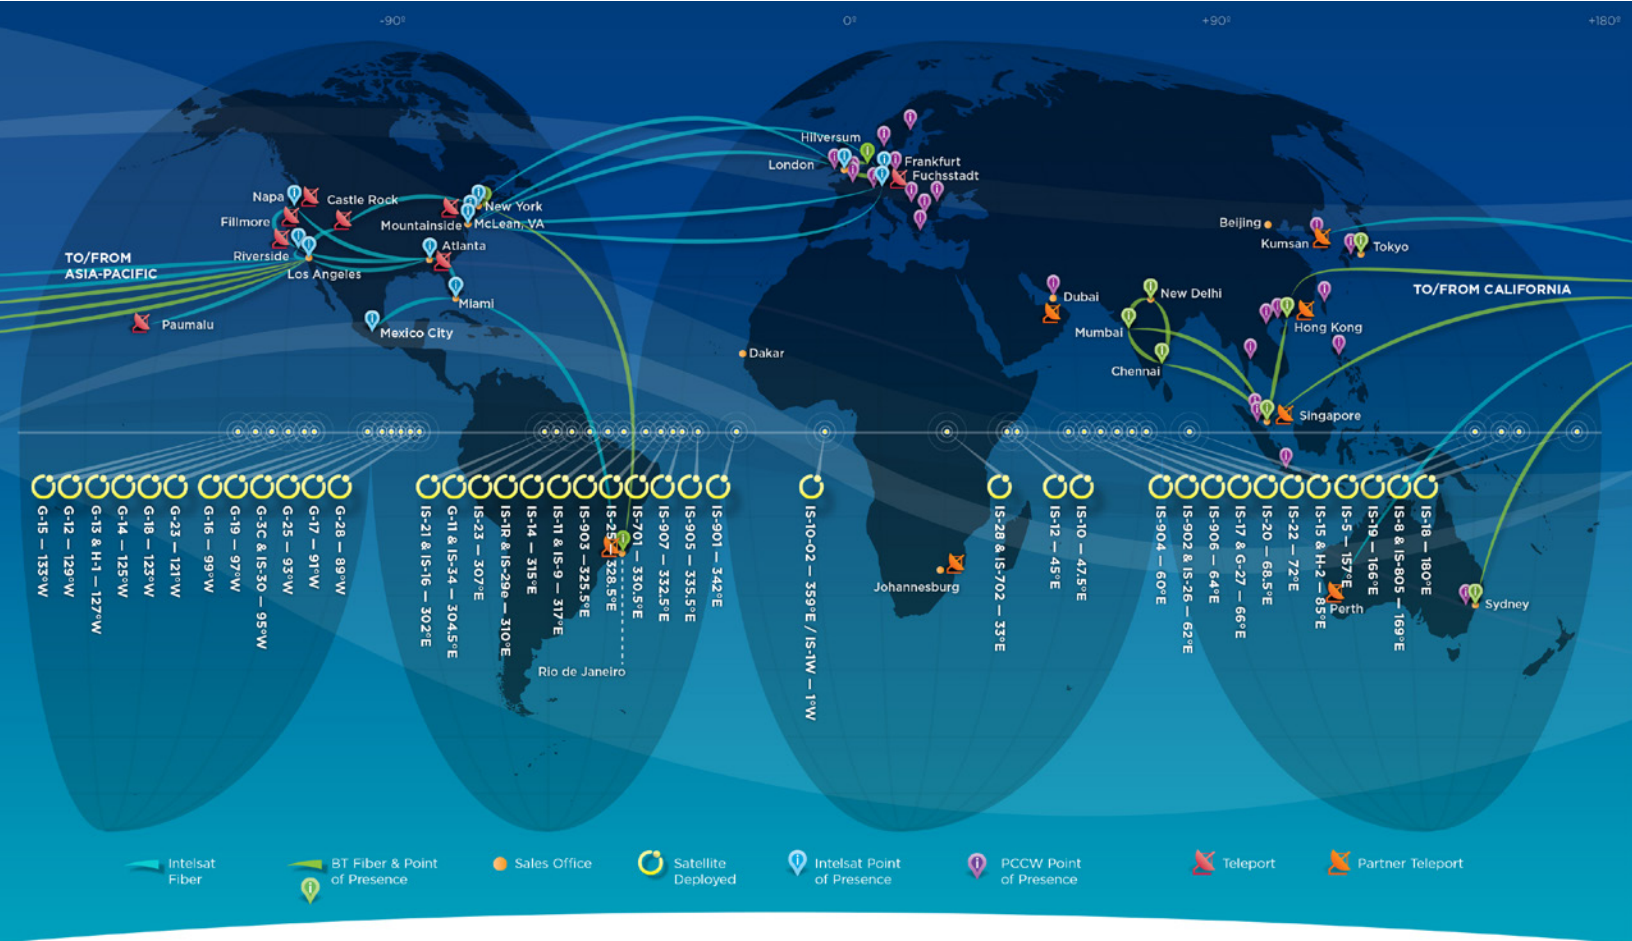

Serving Intelsat customers throughout **the Americas**

Intelsat 31 is a 20-kilowatt class C- and Ku-band satellite manufactured by Space Systems Loral. The C-band payload will enhance Intelsat’s C-band infrastructure serving Latin America, and DIRECTV Latin America, will use the Ku-band payload to expand its current DTH entertainment offerings for Pan Americana, and provide backup and restoration services. The satellite will be co-located with Intelsat’s Galaxy 3C and Intelsat 30 satellites at 95°W.

C-band Key Parameters

- Transponders:
4 x 69.6 MHz
- Polarization:
Linear – Horizontal uplink,
Vertical downlink
- Downlink Frequency:
3400 to 3700 MHz
- Typical Edge of Coverage e.i.r.p:
> 33.2 dBW
- Uplink Frequency:
6425 to 6725 MHz
- Beam Peak G/T:
Up to -6.5 dB/K
- SFD Range at Reference Contour:
-95 to -74 dBW/m² (-11.5 dB/K)

Ku-band map is customer proprietary.

**This is a future spacecraft deployment. All payload performance values are preliminary.*

Intelsat Global Infrastructure

About Intelsat

Intelsat operates the world's first Globalized Network, delivering high-quality, cost-effective video and broadband services anywhere in the world. Intelsat's Globalized Network combines the world's largest satellite backbone with terrestrial infrastructure, managed services and an open, interoperable architecture to enable customers to drive revenue and reach through a new generation of network services.