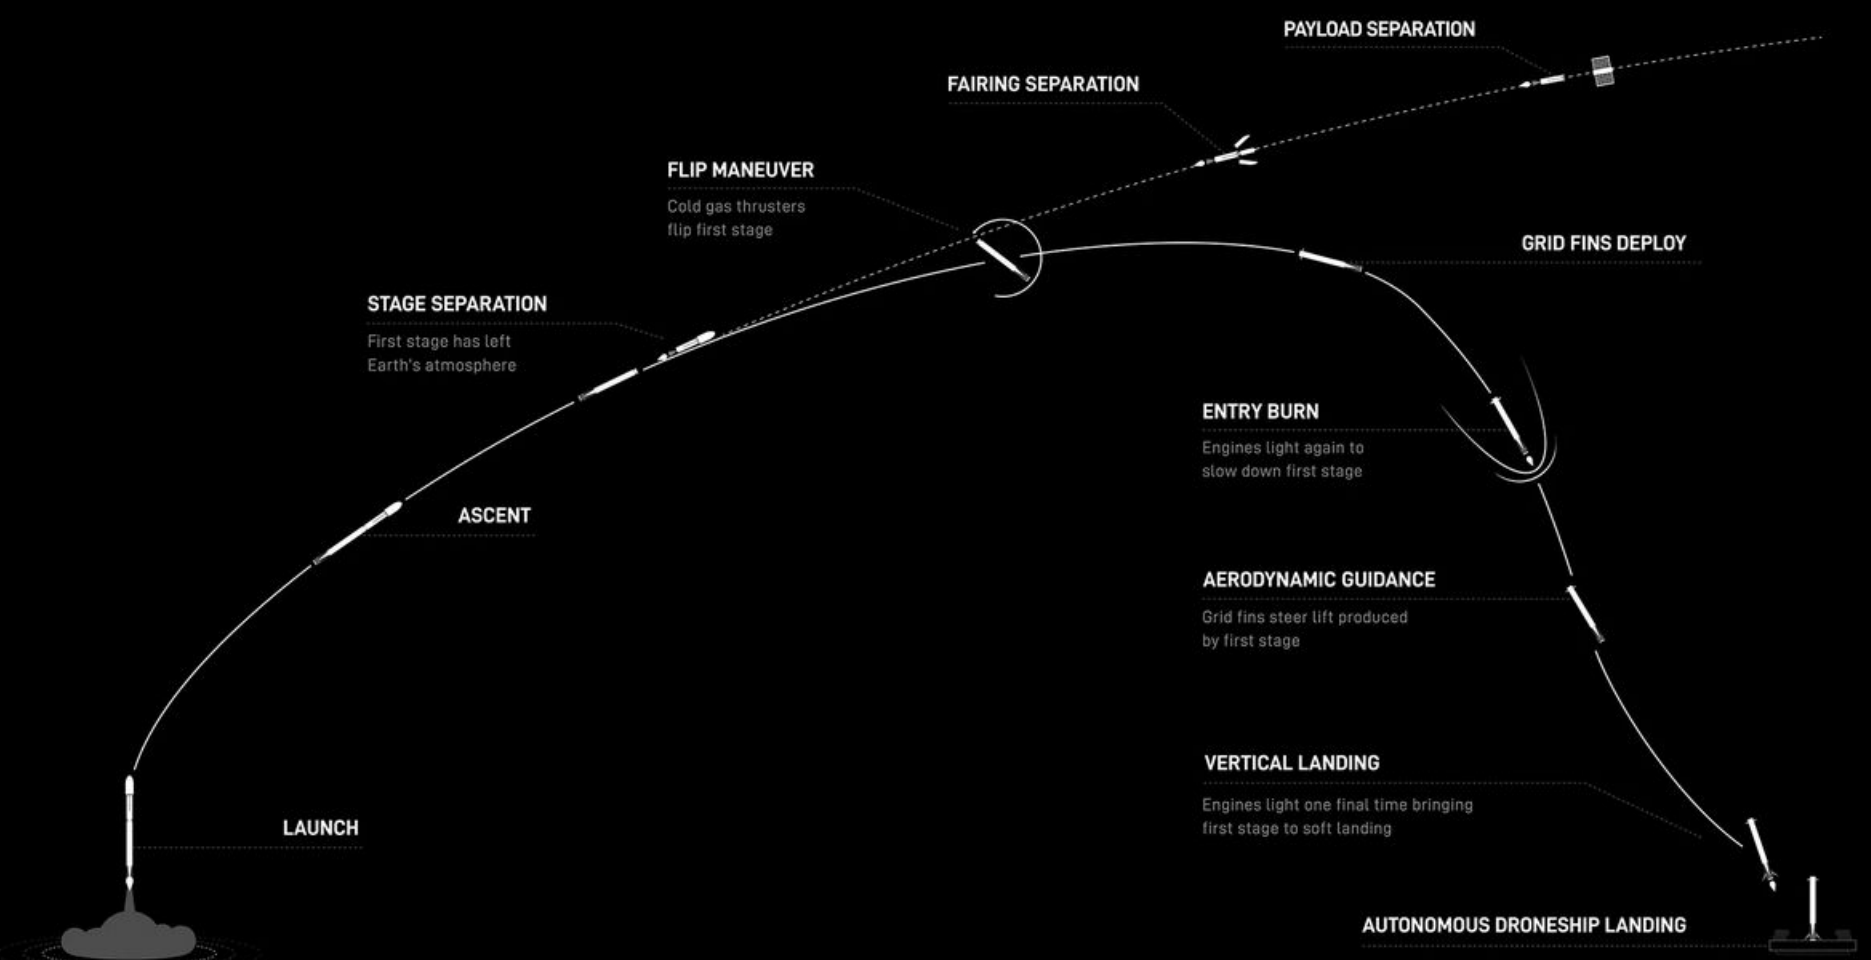

UPCOMING LAUNCH

STARLINK MISSION

WATCH

SpaceX is targeting Friday, November 17 for a Falcon 9 launch of 23 **Starlink** satellites to low-Earth orbit from Space Launch Complex 40 (SLC-40) at Cape Canaveral Space Force Station in Florida. Liftoff is targeted for 11:00 p.m. ET, with backup opportunities available until 2:59 a.m. ET on Saturday, November 18. If needed, additional opportunities are also available on Saturday, November 18 starting at 11:00 p.m. ET.

A live webcast of this mission will begin on **X @SpaceX** about five minutes prior to liftoff. **Watch live.**

This is the 11th flight for the first stage booster supporting this mission, which previously launched CRS-24, Eutelsat HOTBIRD 13F, OneWeb 1, SES-18 and SES-19, and six Starlink missions. Following stage separation, the first stage will land on the Just Read the Instructions droneship, which will be stationed in the Atlantic Ocean.

COUNTDOWN

HR/MIN/SEC	EVENT
00:38:00	SpaceX Launch Director verifies go for propellant load
00:35:00	RP-1 (rocket grade kerosene) loading begins
00:35:00	1st stage LOX (liquid oxygen) loading begins
00:16:00	2nd stage LOX loading begins
00:07:00	Falcon 9 begins engine chill prior to launch
00:01:00	Command flight computer to begin final prelaunch checks
00:01:00	Propellant tank pressurization to flight pressure begins
00:00:45	SpaceX Launch Director verifies go for launch
00:00:03	Engine controller commands engine ignition sequence to start
00:00:00	Falcon 9 liftoff