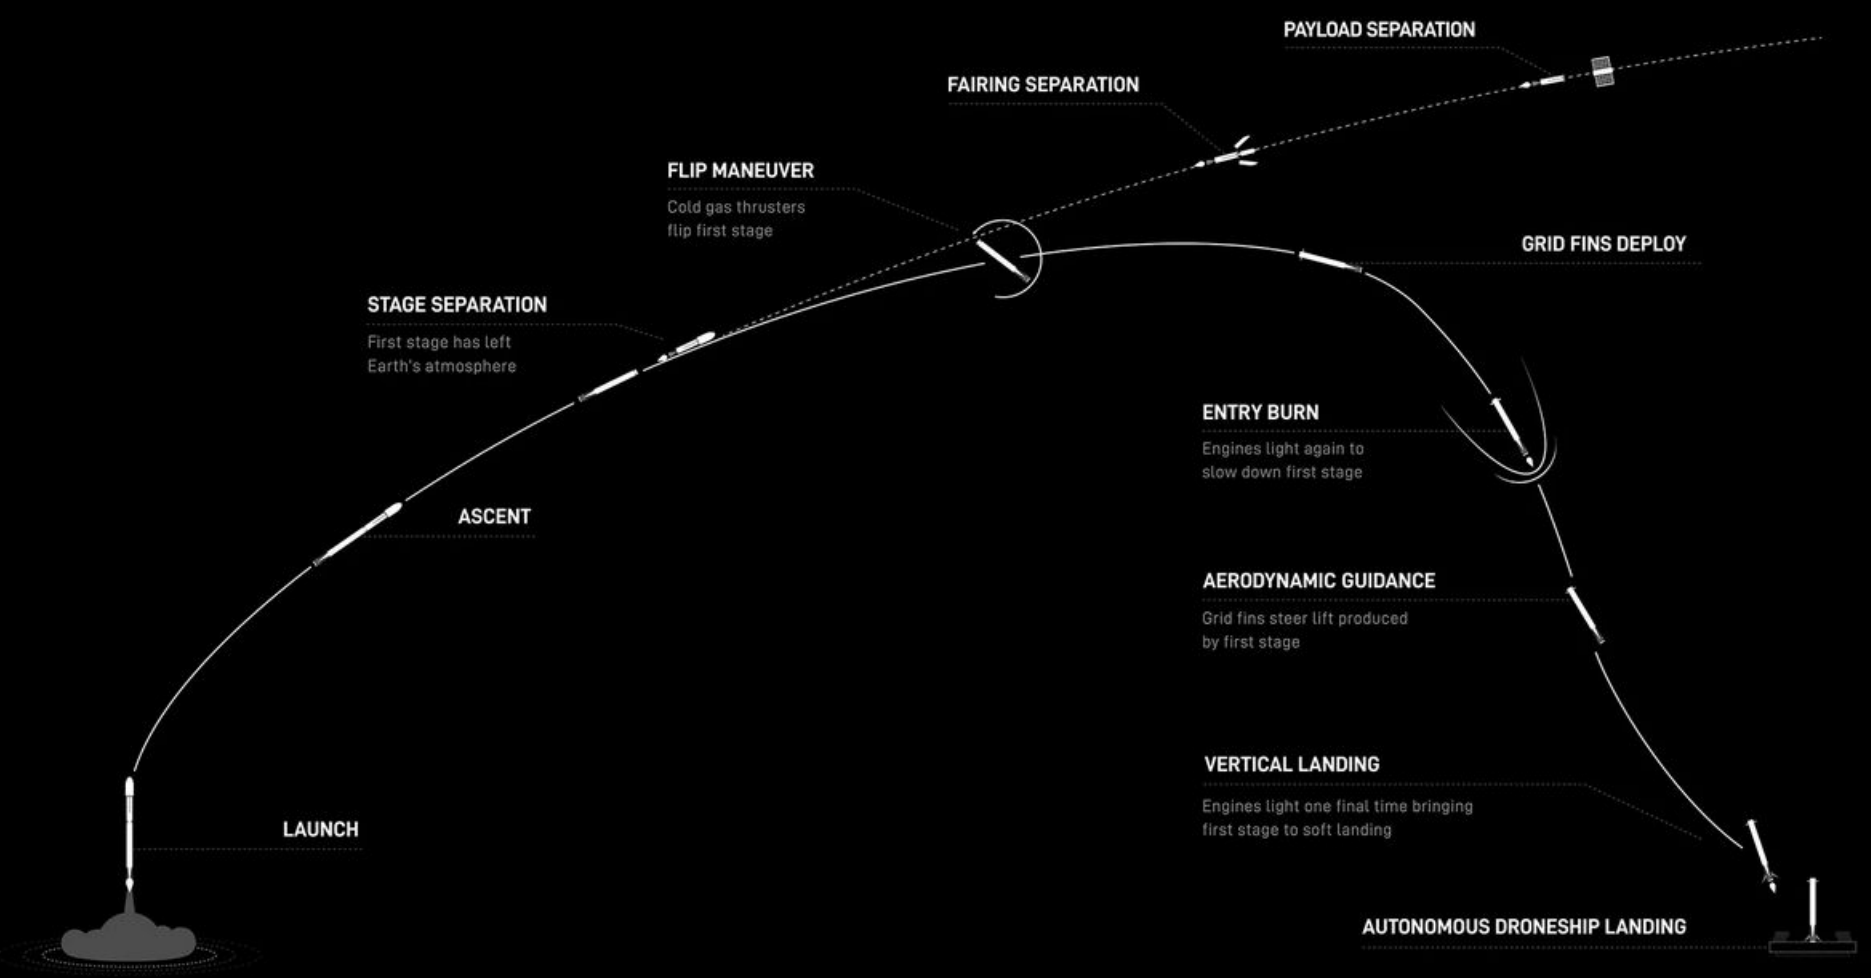

UPCOMING LAUNCH

STARLINK MISSION

WATCH

SpaceX is targeting Thursday, December 14 for a Falcon 9 launch of 21 **Starlink** satellites to low-Earth orbit from Space Launch Complex 4 East (SLC-4E) at Vandenberg Space Force Base in California. Liftoff is targeted for 9:04 p.m. PT, with backup opportunities available until 12:37 a.m. PT on Friday, December 15. If needed, additional opportunities are also available on Friday, December 15 starting at 9:19 p.m. PT.

A live webcast of this mission will begin on **X @SpaceX** about fifteen minutes prior to liftoff. **Watch live.**

This is the first flight for the first stage booster supporting this mission. Following stage separation, the first stage will land on the Of Course I Still Love You dronship, which will be stationed in the Pacific Ocean.

This launch will include the first six Starlink satellites with **Direct to Cell** capabilities that will enable mobile network operators around the world to provide seamless global access to texting, calling, and browsing wherever you may be on land, lakes, or coastal waters.

COUNTDOWN

HR/MIN/SEC	EVENT
00:38:00	SpaceX Launch Director verifies go for propellant load
00:35:00	RP-1 (rocket grade kerosene) loading begins
00:35:00	1st stage LOX (liquid oxygen) loading begins
00:16:00	2nd stage LOX loading begins
00:07:00	Falcon 9 begins engine chill prior to launch
00:01:00	Command flight computer to begin final prelaunch checks
00:01:00	Propellant tank pressurization to flight pressure begins
00:00:45	SpaceX Launch Director verifies go for launch
00:00:03	Engine controller commands engine ignition sequence to start
00:00:00	Falcon 9 liftoff