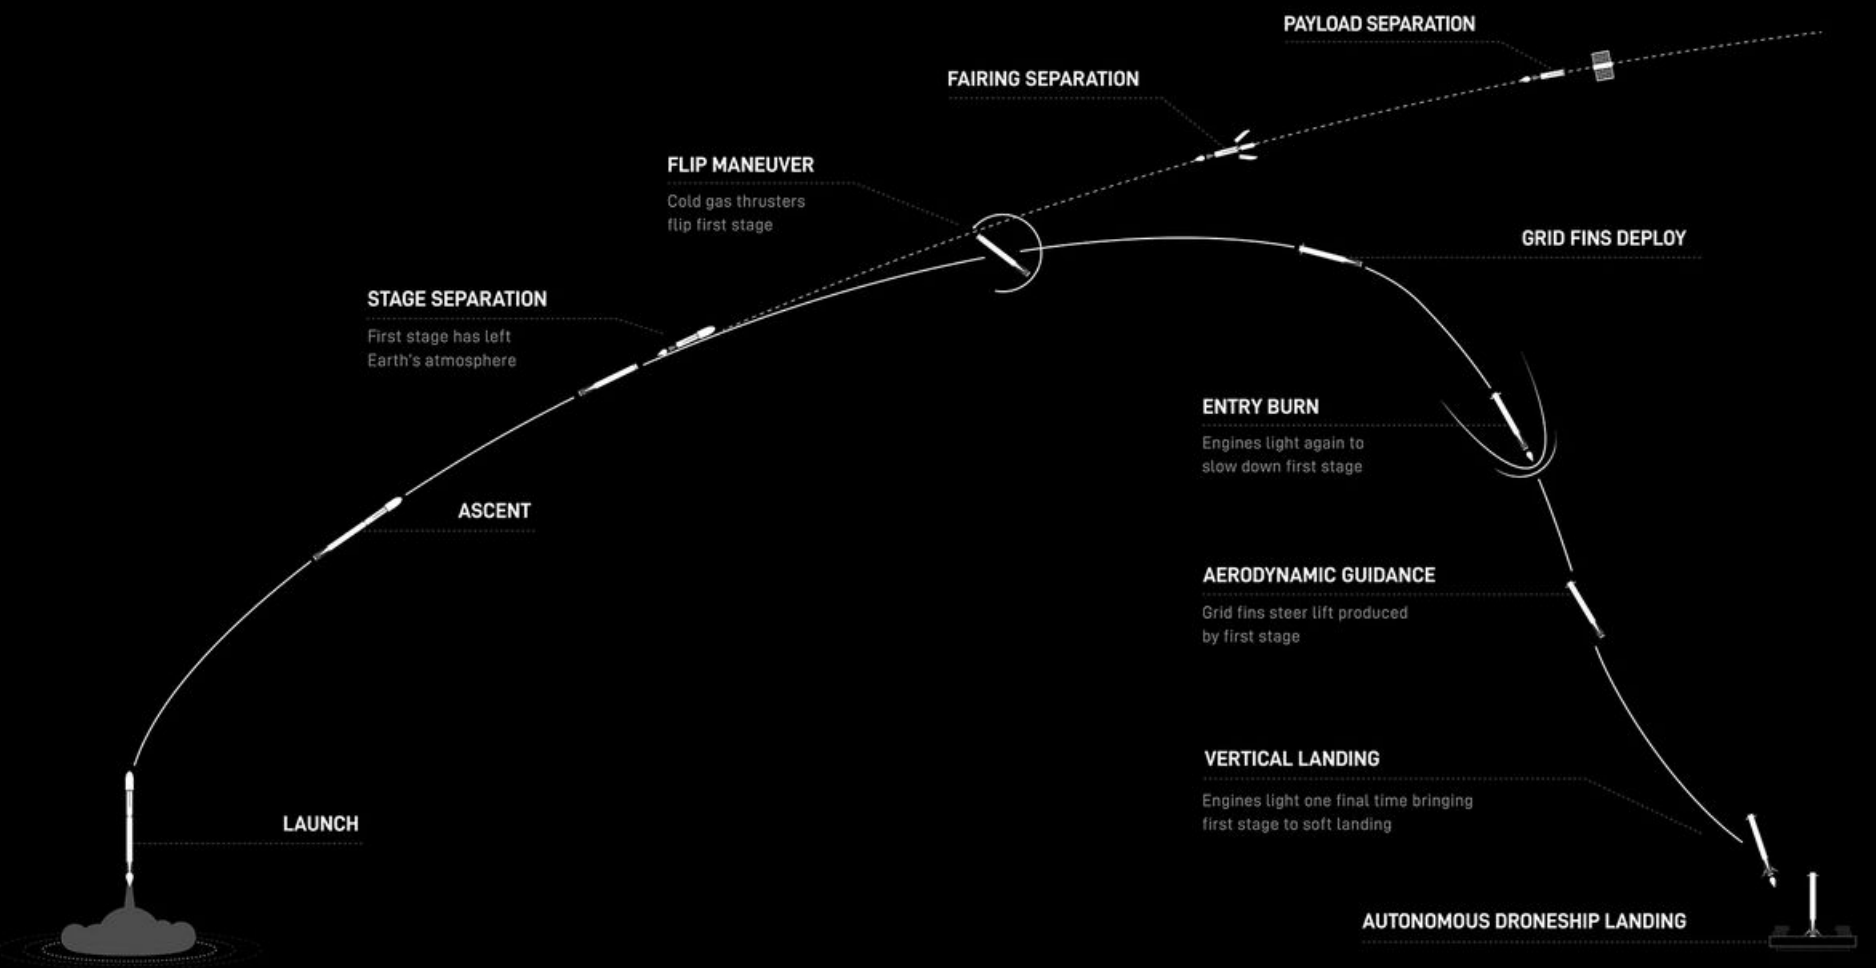

# STARLINK MISSION

WATCH

SpaceX is targeting Thursday, February 22 for a Falcon 9 launch of 22 Starlink satellites to low-Earth orbit from Space Launch Complex 4 East (SLC-4E) at Vandenberg Space Force Base in California. Liftoff is targeted for 8:11 p.m. PT, with backup opportunities available until 11:44 p.m. PT. If needed, additional opportunities are also available on Friday, February 23 starting at 7:50 p.m. PT.

A live webcast of this mission will begin on [X @SpaceX](#) about five minutes prior to liftoff. **Watch Live.**

This is the 19th flight for the first stage booster supporting this mission, which previously launched Crew-1, Crew-2, SXM-8, CRS-23, IXPE, Transporter-4, Transporter-5, Globalstar FM15, ISI EROS C-3, Korea 425, and eight Starlink missions. Following stage separation, the first stage will land on the Of Course I Still Love You droneship, which will be stationed in the Pacific Ocean.

## COUNTDOWN

HR/MIN/SEC	EVENT
00:38:00	SpaceX Launch Director verifies go for propellant load
00:35:00	RP-1 (rocket grade kerosene) loading begins
00:35:00	1st stage LOX (liquid oxygen) loading begins
00:16:00	2nd stage LOX loading begins
00:07:00	Falcon 9 begins engine chill prior to launch
00:01:00	Command flight computer to begin final prelaunch checks
00:01:00	Propellant tank pressurization to flight pressure begins
00:00:45	SpaceX Launch Director verifies go for launch
00:00:03	Engine controller commands engine ignition sequence to start
00:00:00	Falcon 9 liftoff