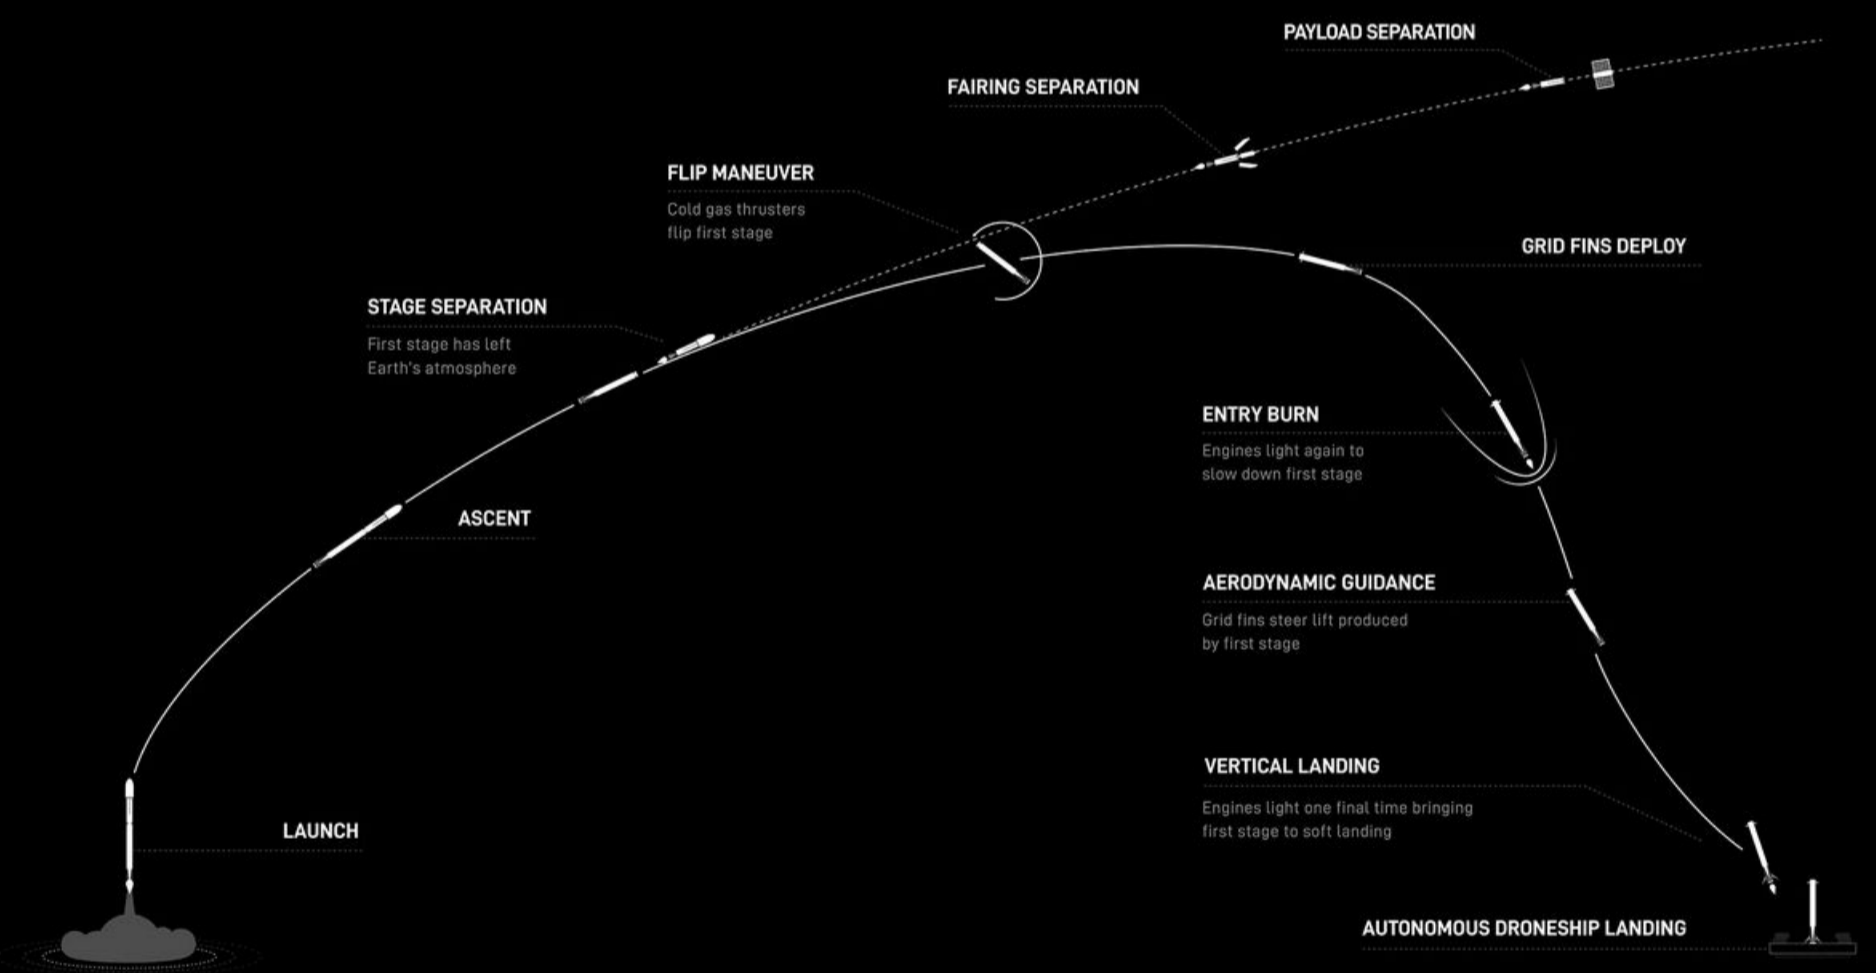

UPCOMING LAUNCH
STARLINK MISSION

WATCH

SpaceX is targeting Monday, March 25 for a Falcon 9 launch of 23 Starlink satellites to low-Earth orbit from Space Launch Complex 40 (SLC-40) at Cape Canaveral Space Force Station in Florida. Liftoff is targeted for 7:42 p.m. ET, with backup opportunities available until 9:00 p.m. ET. If needed, additional opportunities are also available on Tuesday, March 26 starting at 5:24 p.m. ET.

A live webcast of this mission will begin on **X @SpaceX** about five minutes prior to liftoff. **Watch live.**

This is the eighth flight for the first stage booster supporting this mission, which previously launched Crew-6, SES 03b mPOWER, USSF-124, and four Starlink missions. Following stage separation, the first stage will land on the A Shortfall of Gravitas dronship, which will be stationed in the Atlantic Ocean.

LAUNCH, LANDING, AND DEPLOYMENT

All times are approximate

HR/MIN/SEC	EVENT
00:01:12	Max Q (Moment of peak mechanical stress on the rocket)
00:02:26	1st stage main engine cutoff (MECO)
00:02:30	1st and 2nd stages separate
00:02:36	2nd stage engine starts (SES-1)
00:03:04	Fairing deployment
00:06:10	1st stage entry burn begins
00:06:32	1st stage entry burn ends
00:08:04	1st stage landing burn begins
00:08:25	1st stage landing
00:08:40	2nd stage engine cutoff (SECO-1)
00:54:04	2nd stage engine starts (SES-2)
00:54:06	2nd stage engine cutoff (SECO-2)
01:05:13	Starlink satellites deploy