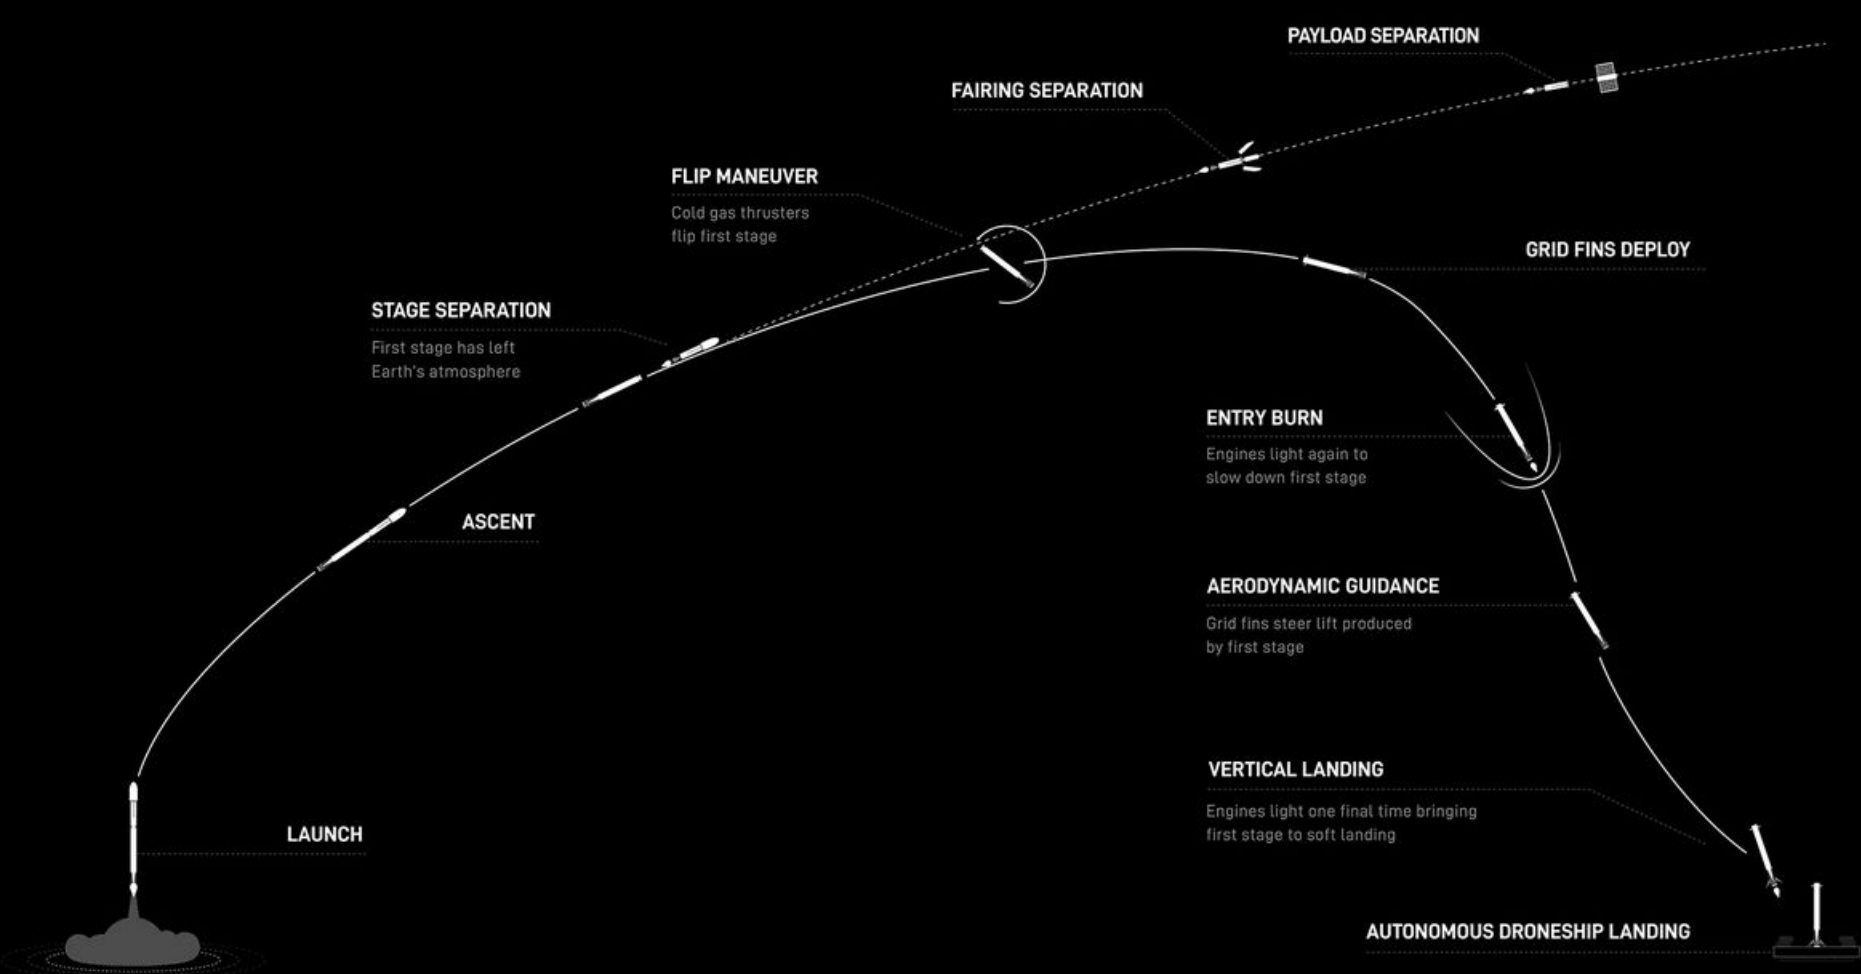

UPCOMING LAUNCH

STARLINK MISSION

WATCH

SpaceX is targeting Friday, April 5 for a Falcon 9 launch of 21 **Starlink** satellites, including six with **Direct to Cell** capabilities, to low-Earth orbit from Space Launch Complex 4 East (SLC-4E) at Vandenberg Space Force Base in California. Liftoff is targeted for 7:31 p.m. PT, with backup opportunities available until 11:25 p.m. PT. If needed, additional opportunities are also available on Saturday, April 6 starting at 7:25 p.m. PT.

A live webcast of this mission will begin on **X @SpaceX** about five minutes prior to liftoff. **Watch live.**

This is the sixth flight for the first stage booster supporting this mission, which previously launched Crew-7, CRS-29, PACE, Transporter-10, and one Starlink mission. Following stage separation, the first stage will land on the Of Course I Still Love You dronship, which will be stationed in the Pacific Ocean.

LAUNCH, LANDING, AND DEPLOYMENT

All times are approximate

HR/MIN/SEC	EVENT
00:01:12	Max Q (Moment of peak mechanical stress on the rocket)
00:02:30	1st stage main engine cutoff (MECO)
00:02:34	1st and 2nd stages separate
00:02:41	2nd stage engine starts (SES-1)
00:03:08	Fairing deployment
00:06:10	1st stage entry burn begins
00:06:30	1st stage entry burn ends
00:07:55	1st stage landing burn begins
00:08:17	1st stage landing
00:08:42	2nd stage engine cutoff (SECO-1)
00:53:33	2nd stage engine starts (SES-2)
00:53:36	2nd stage engine cutoff (SECO-2)
01:02:28	Starlink satellites deploy