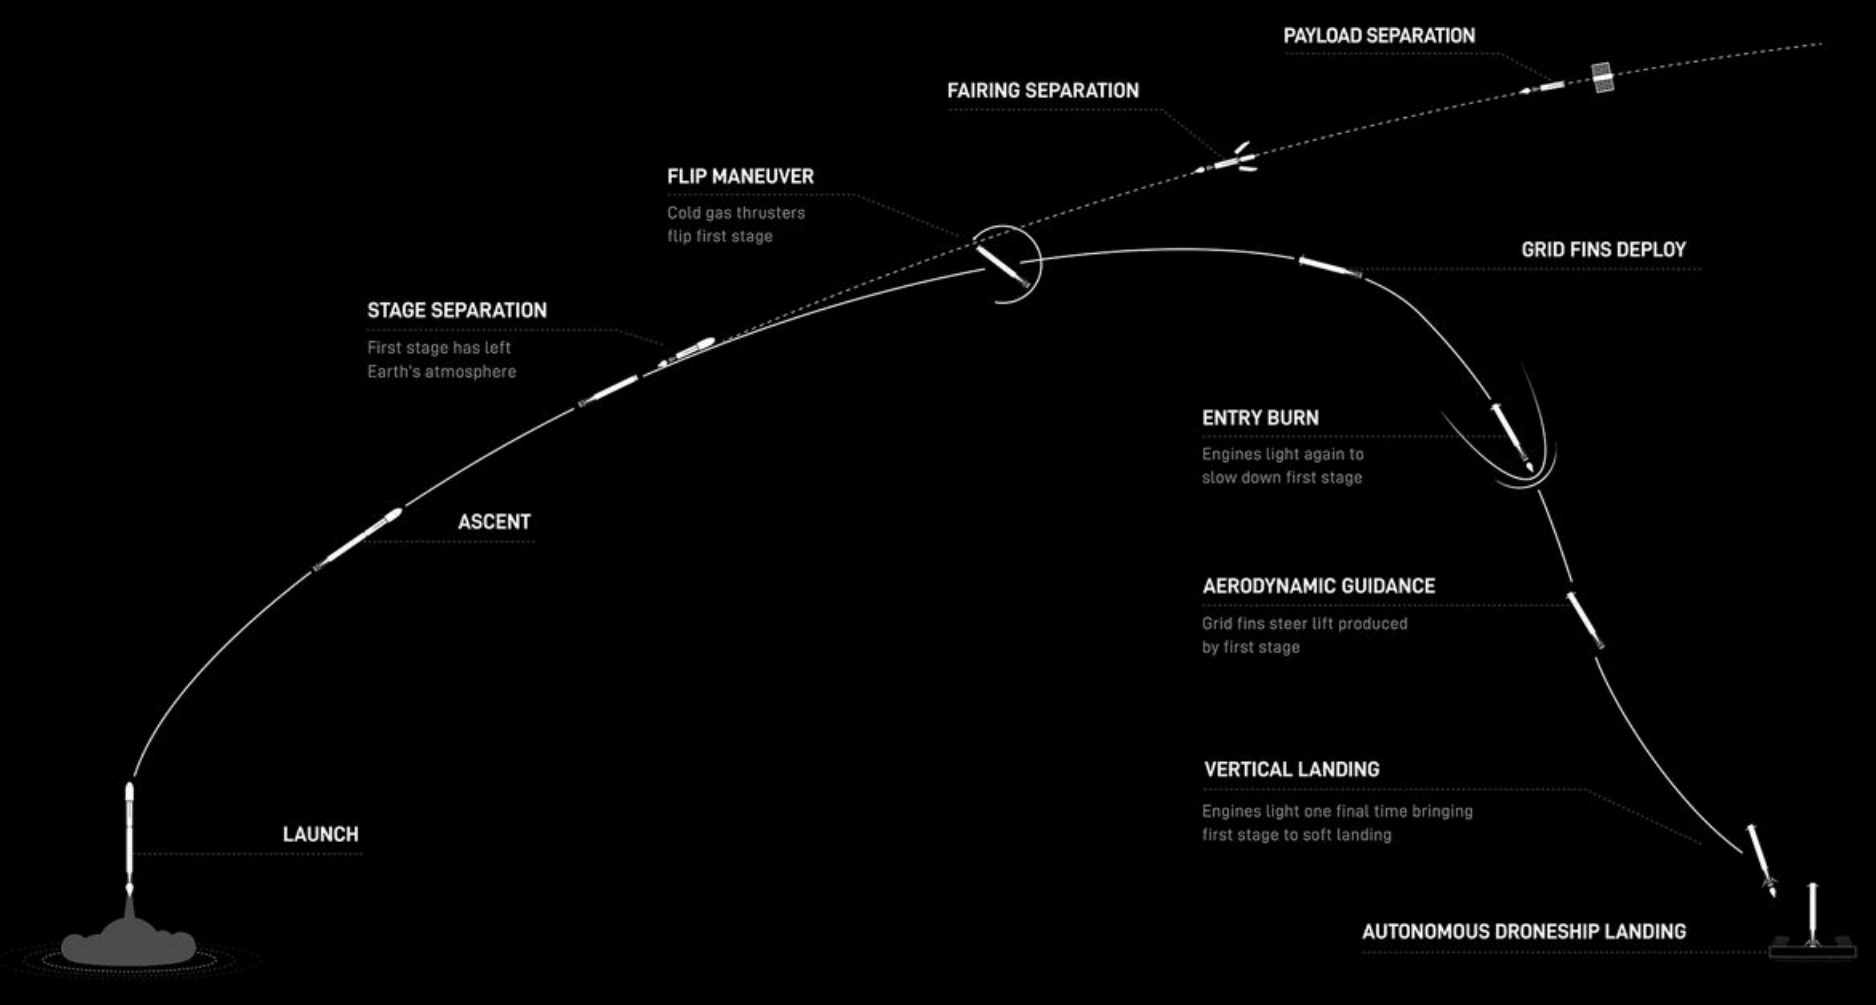

UPCOMING LAUNCH

STARLINK MISSION

WATCH

SpaceX is targeting Tuesday, April 23 for a Falcon 9 launch of 23 Starlink satellites to low-Earth orbit from Space Launch Complex 40 (SLC-40) at Cape Canaveral Space Force Station in Florida. Liftoff is targeted for 6:17 p.m. ET, with backup opportunities available until 9:25 p.m. ET. If needed, additional opportunities are also available on Wednesday, April 24 starting at 5:50 p.m. ET.

A live webcast of this mission will begin on [X @SpaceX](#) about five minutes prior to liftoff. **Watch live.**

This is the ninth flight for the first stage booster supporting this mission, which previously launched Crew-6, SES 03b mPOWER, USSF-124, and five Starlink missions. Following stage separation, the first stage will land on the Just Read the Instructions dronship, which will be stationed in the Atlantic Ocean.

COUNTDOWN

HR/MIN/SEC	EVENT
00:38:00	SpaceX Launch Director verifies go for propellant load
00:35:00	RP-1 (rocket grade kerosene) loading begins
00:35:00	1st stage LOX (liquid oxygen) loading begins
00:16:00	2nd stage LOX loading begins
00:07:00	Falcon 9 begins engine chill prior to launch
00:01:00	Command flight computer to begin final prelaunch checks
00:01:00	Propellant tank pressurization to flight pressure begins
00:00:45	SpaceX Launch Director verifies go for launch
00:00:03	Engine controller commands engine ignition sequence to start
00:00:00	Falcon 9 liftoff