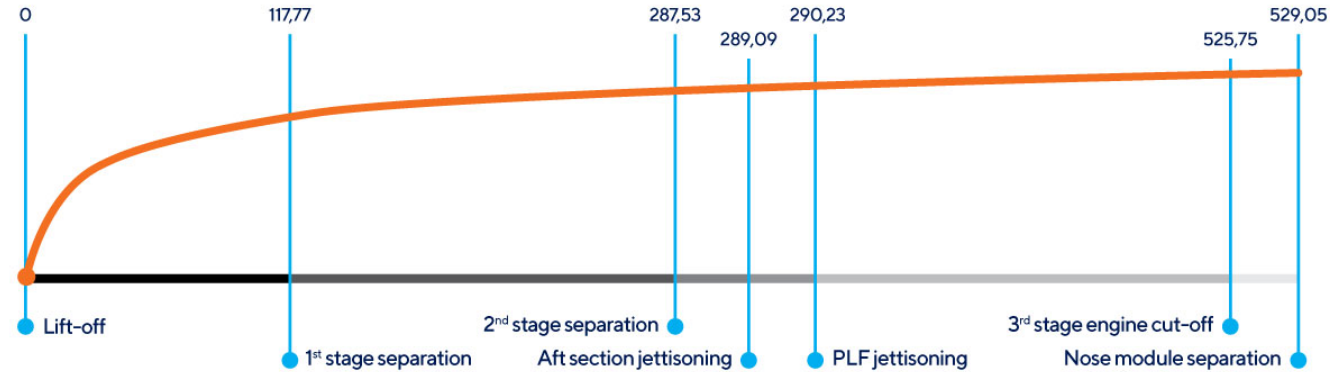

Launch of CAS500-1
with smallsats and cubesats
Soyuz 2.1a LV with Fregat US

Launch date: **March 22, 2021**
Launch time (T₀): **06:07:12 AM UTC**
From: **Baikonur Cosmodrome**

Soyuz 2.1a Flight Timeline