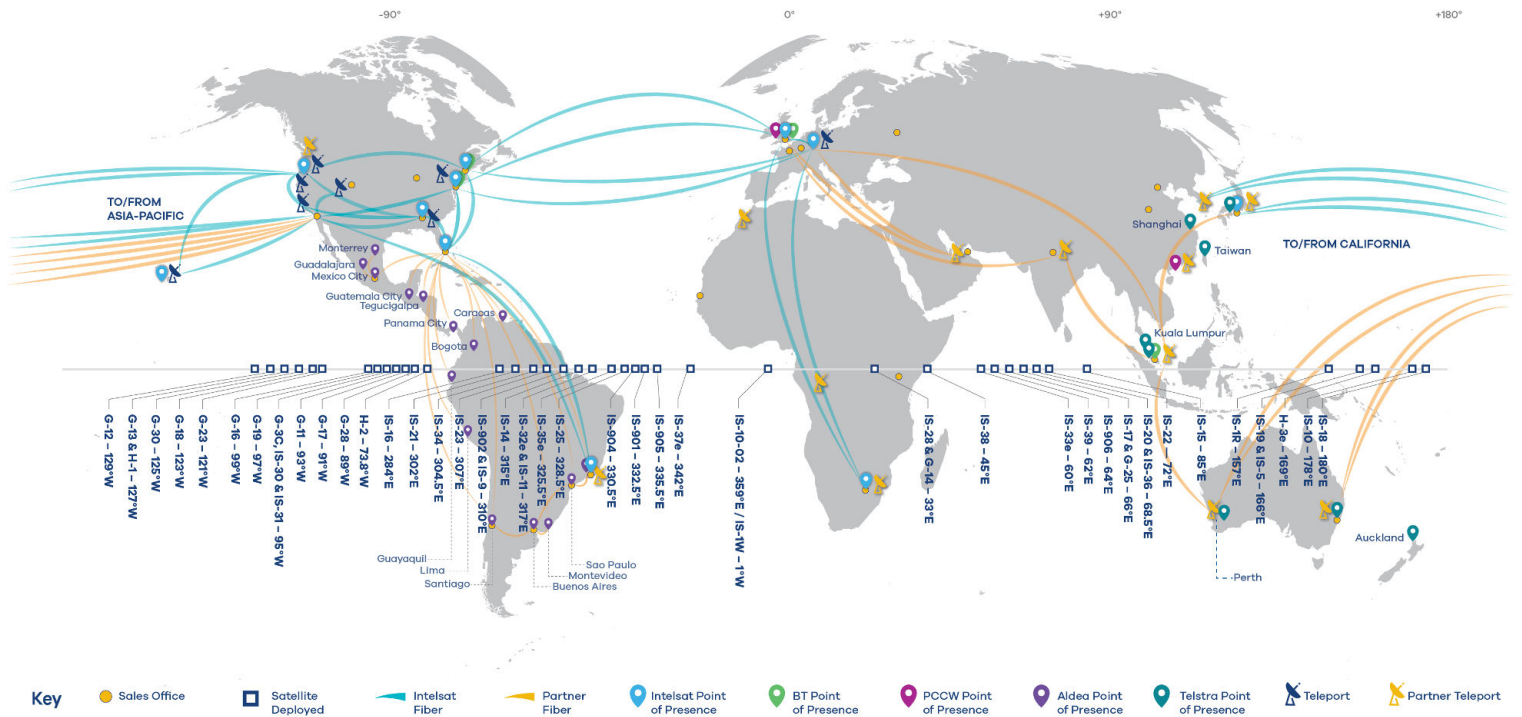

Intelsat Global Network

About Intelsat

As the foundational architects of satellite technology, Intelsat operates the world's most trusted satellite telecom network. We apply our unparalleled expertise and global scale to connect people, businesses, governments and communities, no matter how difficult the challenge. Intelsat is building the future of global communications with the world's first hybrid, multi-orbit, software-defined 5G network designed for simple, seamless, and secure coverage precisely when and where our customers most need it.

Follow the leader in global connectivity and "Imagine Here," with us, at Intelsat.com.

Contact Sales

Africa

+27 11-535-4700
sales.africa@intelsat.com

Asia-Pacific

+65 6572-5450
sales.asiapacific@intelsat.com

Europe

+44 20-3036-6700
sales.europe@intelsat.com

Latin America & Caribbean

+1 305-445-5536
sales.lac@intelsat.com

Middle East & North Africa

+971 4-390-1515
sales.mena@intelsat.com

North America

+1 703-559-6800
sales.na@intelsat.com

www.intelsat.com