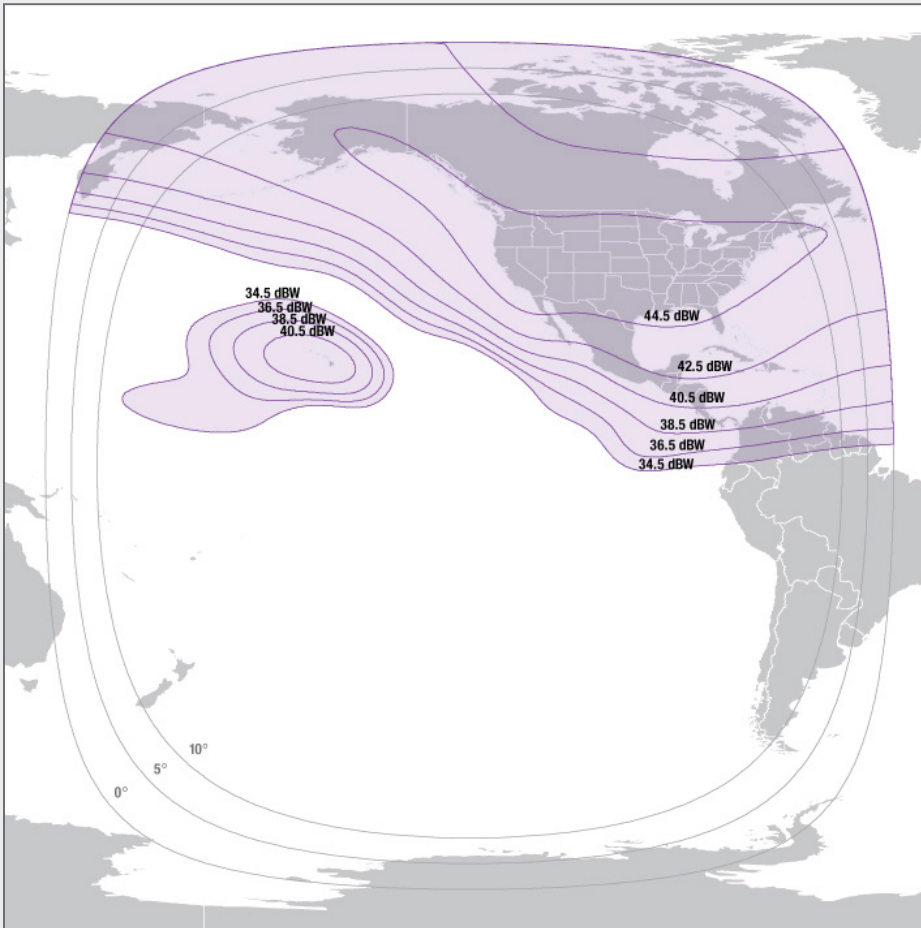

Galaxy 34 at 129°W

Geosynchronous communications satellite in Intelsat's North America Galaxy Fleet, the most efficient media distribution system in North America.

Galaxy 34 (G-34) is the third satellite in Intelsat's comprehensive Galaxy fleet refresh plan and will serve as the new restoration payload for Intelsat's Galaxy cable distribution customers, allowing the previous restoration role at 121°W to be converted to a core cable distribution satellite. It is critical to Intelsat's U.S. C-band clearing strategy.

C-band North America Beam

C-band Key Parameters

Configurable Capacity:
24 (in equivalent 36 MHz units)

Polarization: Linear – Horiz. or Vertical

Downlink Frequency:
3700 to 4200 MHz

Typical Edge of Coverage e.i.r.p.:
> 36.4 dBW