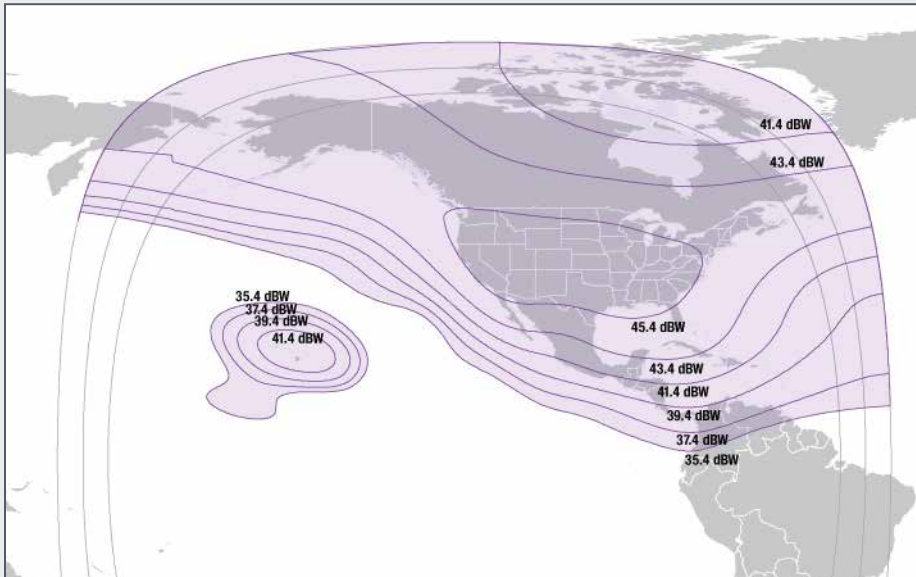

Galaxy 31 at 121°W

Geosynchronous communications satellite in Intelsat's North America Galaxy Fleet, the most efficient media distribution system in North America.

Galaxy 31 (G-31) is the fourth satellite in the Intelsat Galaxy fleet refresh plan, a new generation of technology that will provide Intelsat Media customers in North America with high-performance media distribution capabilities and unmatched penetration of cable headends. With full C-band capabilities, G-31 is critical to Intelsat's U.S. C-band clearing strategy.

C-band North America

C-band Key Parameters

Configurable Capacity:
24 (in equivalent 36 MHz units)

Polarization: Linear – Horiz. or Vertical

Downlink Frequency:
3700 to 4200 MHz

Typical Edge of Coverage e.i.r.p.:
> 36.9 dBW