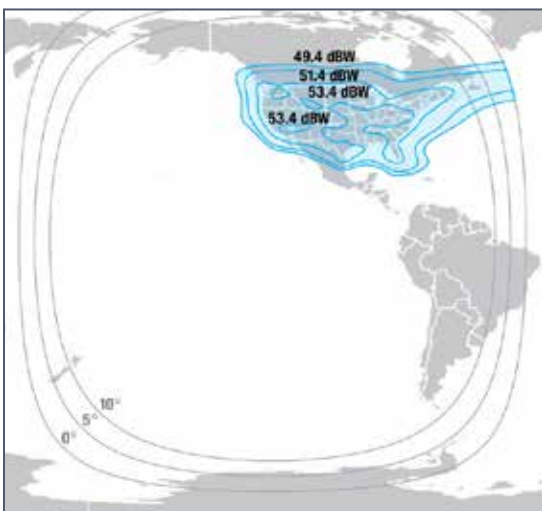

Ku-band North America Beam