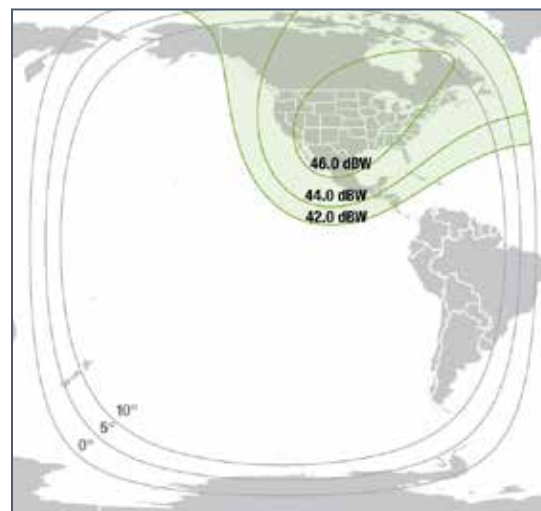

Ka-band Beam

Ku-band Key Parameters

Configurable Capacity:
28 (in equivalent 36 MHz units)

Polarization: Linear – Horiz. or Vertical

Downlink Frequency:
10.70 to 11.20 GHz and 11.70 to 12.45 GHz

Typical Edge of Coverage e.i.r.p.:
> 50 dBW

Uplink Frequency:
12.75 to 13.25 GHz and 13.75 to 14.5 GHz

Beam Peak G/T:
Up to 7.4 dB/K

Ka-band Key Parameters

Configurable Capacity:
62 (in equivalent 36 MHz units)

Polarization: Circular – Right or Left Hand

Downlink Frequency:
17.70 to 20.20 GHz

Typical Edge of Coverage e.i.r.p.:
> 43.3 dBW

Uplink Frequency:
27.50 to 30.00 GHz

Beam Peak G/T:
Up to -0.5 dB/K

Payload performance values are preliminary and may change. Map shown for illustrative purpose and may change.