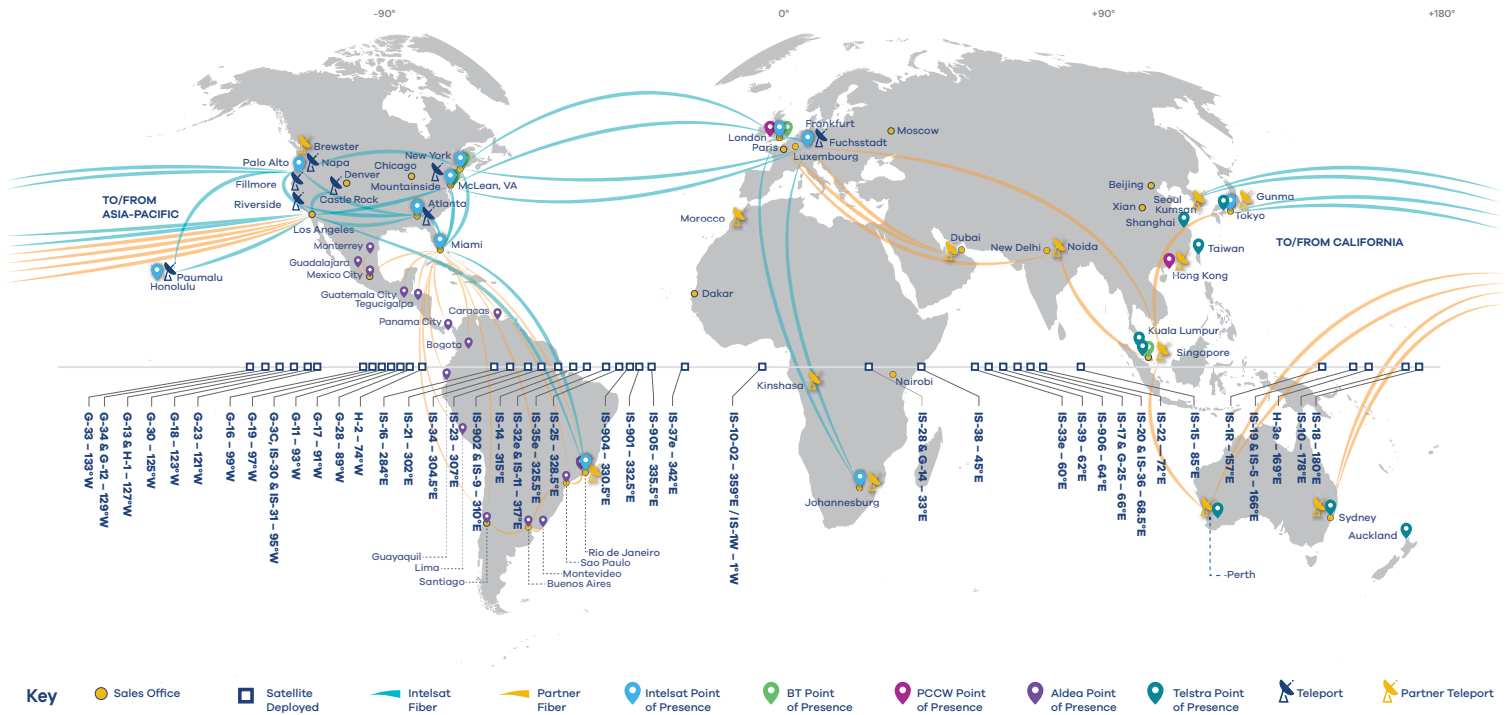

Galaxy 31 at 121°W

Geosynchronous communications satellite in Intelsat's North America Galaxy Fleet, the most efficient media distribution system in North America.

Galaxy 31 (G-31) is the fourth satellite in the Intelsat Galaxy fleet refresh plan, a new generation of technology that will provide Intelsat Media customers in North America with high-performance media distribution capabilities and unmatched penetration of cable headends. With full C-band capabilities, G-31 is critical to Intelsat's U.S. C-band clearing strategy.

Configurable Capacity:
62 (in equivalent 36 MHz units)

Polarization: Circular – Right or Left Hand

Downlink Frequency:
17.70 to 20.20 GHz

Typical Edge of Coverage e.i.r.p.:
> 43.3 dBW

Uplink Frequency:
27.50 to 30.00 GHz

Beam Peak G/T:
Up to -0.5 dB/K

Payload performance values are preliminary and may change. Map shown for illustrative purpose and may change.

Intelsat Global Network

About Intelsat

As the foundational architects of satellite technology, Intelsat operates the world's most trusted satellite telecom network. We apply our unparalleled expertise and global scale to connect people, businesses, governments and communities, no matter how difficult the challenge. Intelsat is building the future of global communications with the world's first hybrid, multi-orbit, software-defined 5G network designed for simple, seamless, and secure coverage precisely when and where our customers most need it.