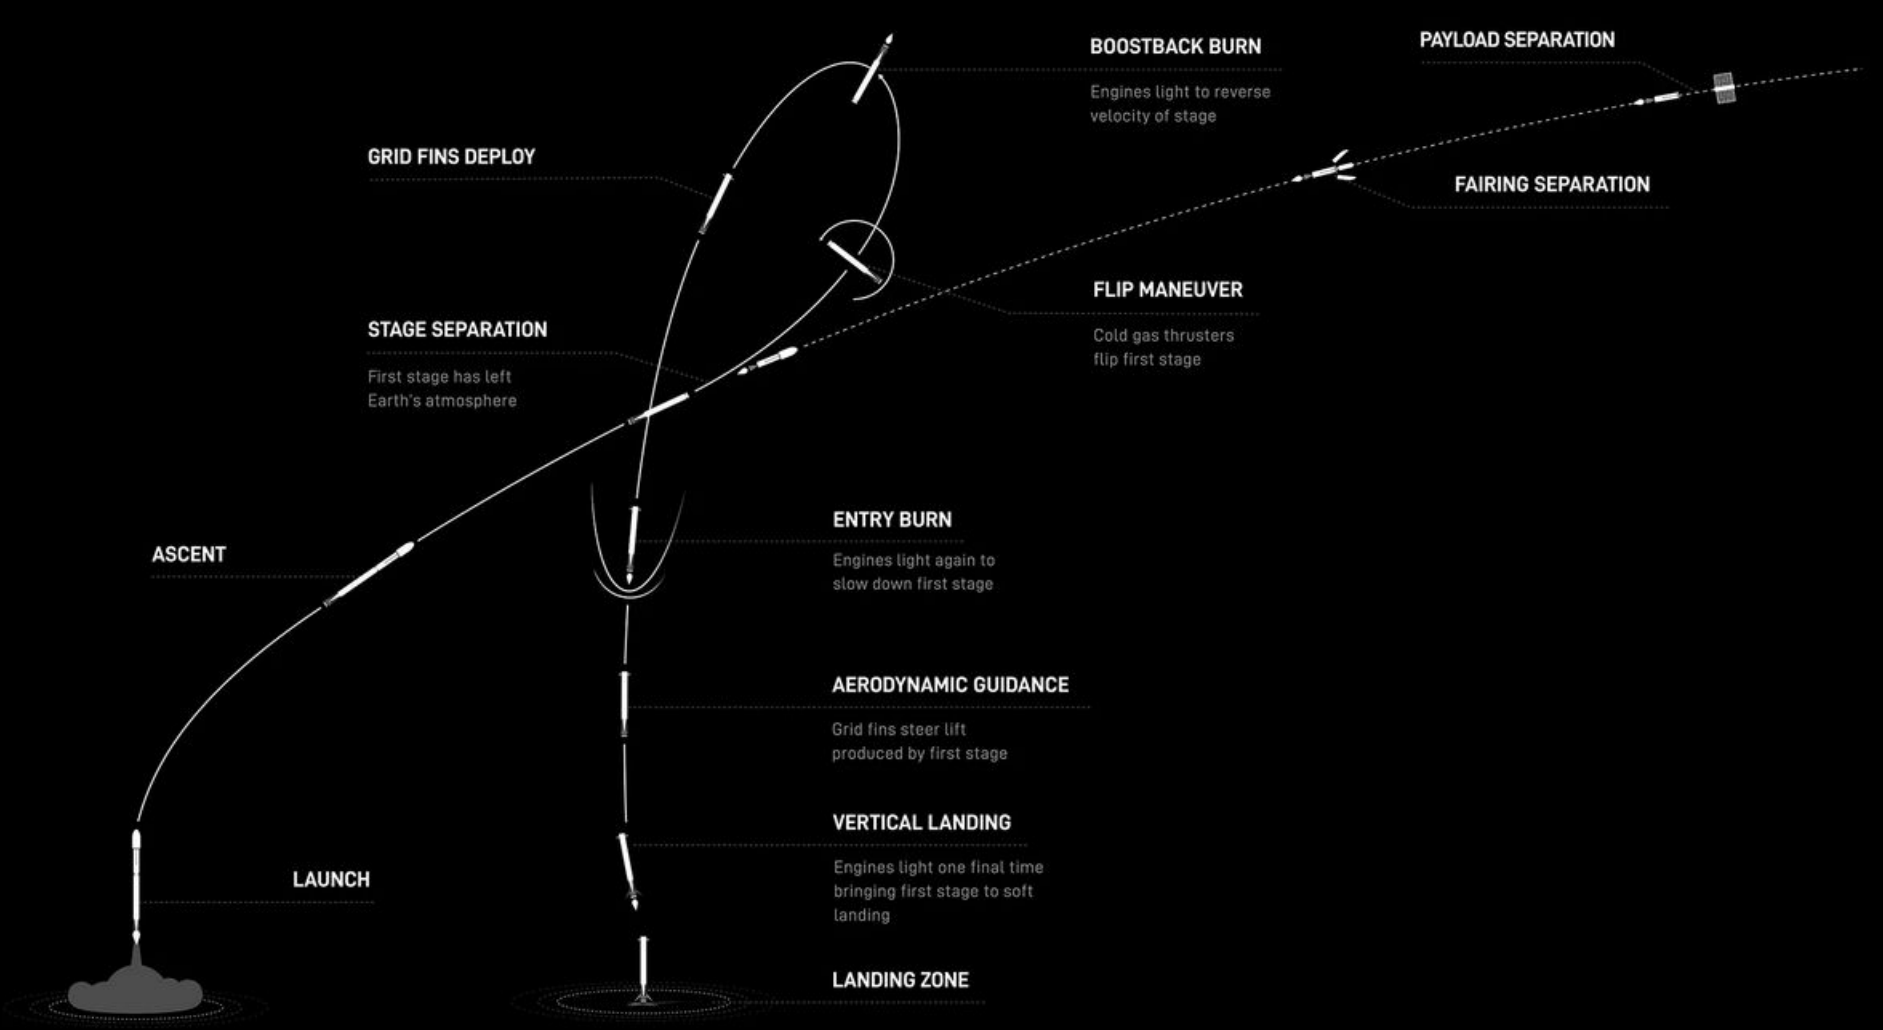

UPCOMING LAUNCH

BANDWAGON-1 MISSION

WATCH

SpaceX is targeting Sunday, April 7 at 7:16 p.m. ET for a Falcon 9 launch of the Bandwagon-1 mission to orbit from Launch Complex 39A (LC-39A) at Kennedy Space Center in Florida. If needed, there is a backup opportunity on Monday, April 8 at the same time.

This will be the 14th flight of the first stage booster supporting this mission, which previously launched SES-22, ispace's HAKUTO-R MISSION 1, Amazonas-6, CRS-27, and nine Starlink missions. Following stage separation, the first stage will land on Landing Zone 1 (LZ-1) at Cape Canaveral Space Force Station.

COUNTDOWN

HR/MIN/SEC	EVENT
00:38:00	SpaceX Launch Director verifies go for propellant load
00:35:00	RP-1 (rocket grade kerosene) loading begins
00:35:00	1st stage LOX (liquid oxygen) loading begins
00:16:00	2nd stage LOX loading begins
00:07:00	Falcon 9 begins engine chill prior to launch
00:01:00	Command flight computer to begin final prelaunch checks
00:01:00	Propellant tank pressurization to flight pressure begins
00:00:45	SpaceX Launch Director verifies go for launch
00:00:03	Engine controller commands engine ignition sequence to start
00:00:00	Falcon 9 liftoff

LAUNCH AND LANDING

All Times Approximate

HR/MIN/SEC	EVENT
00:01:07	Max Q (moment of peak mechanical stress on the rocket)
00:02:14	1st stage main engine cutoff (MECO)
00:02:18	1st and 2nd stages separate
00:02:26	2nd stage engine starts
00:02:32	1st stage boostback burn start
00:03:06	Fairing deployment
00:03:30	1st stage boostback burn end
00:05:49	1st stage entry burn start
00:06:05	1st stage entry burn ends
00:06:54	1st stage landing burn start
00:07:32	1st stage landing