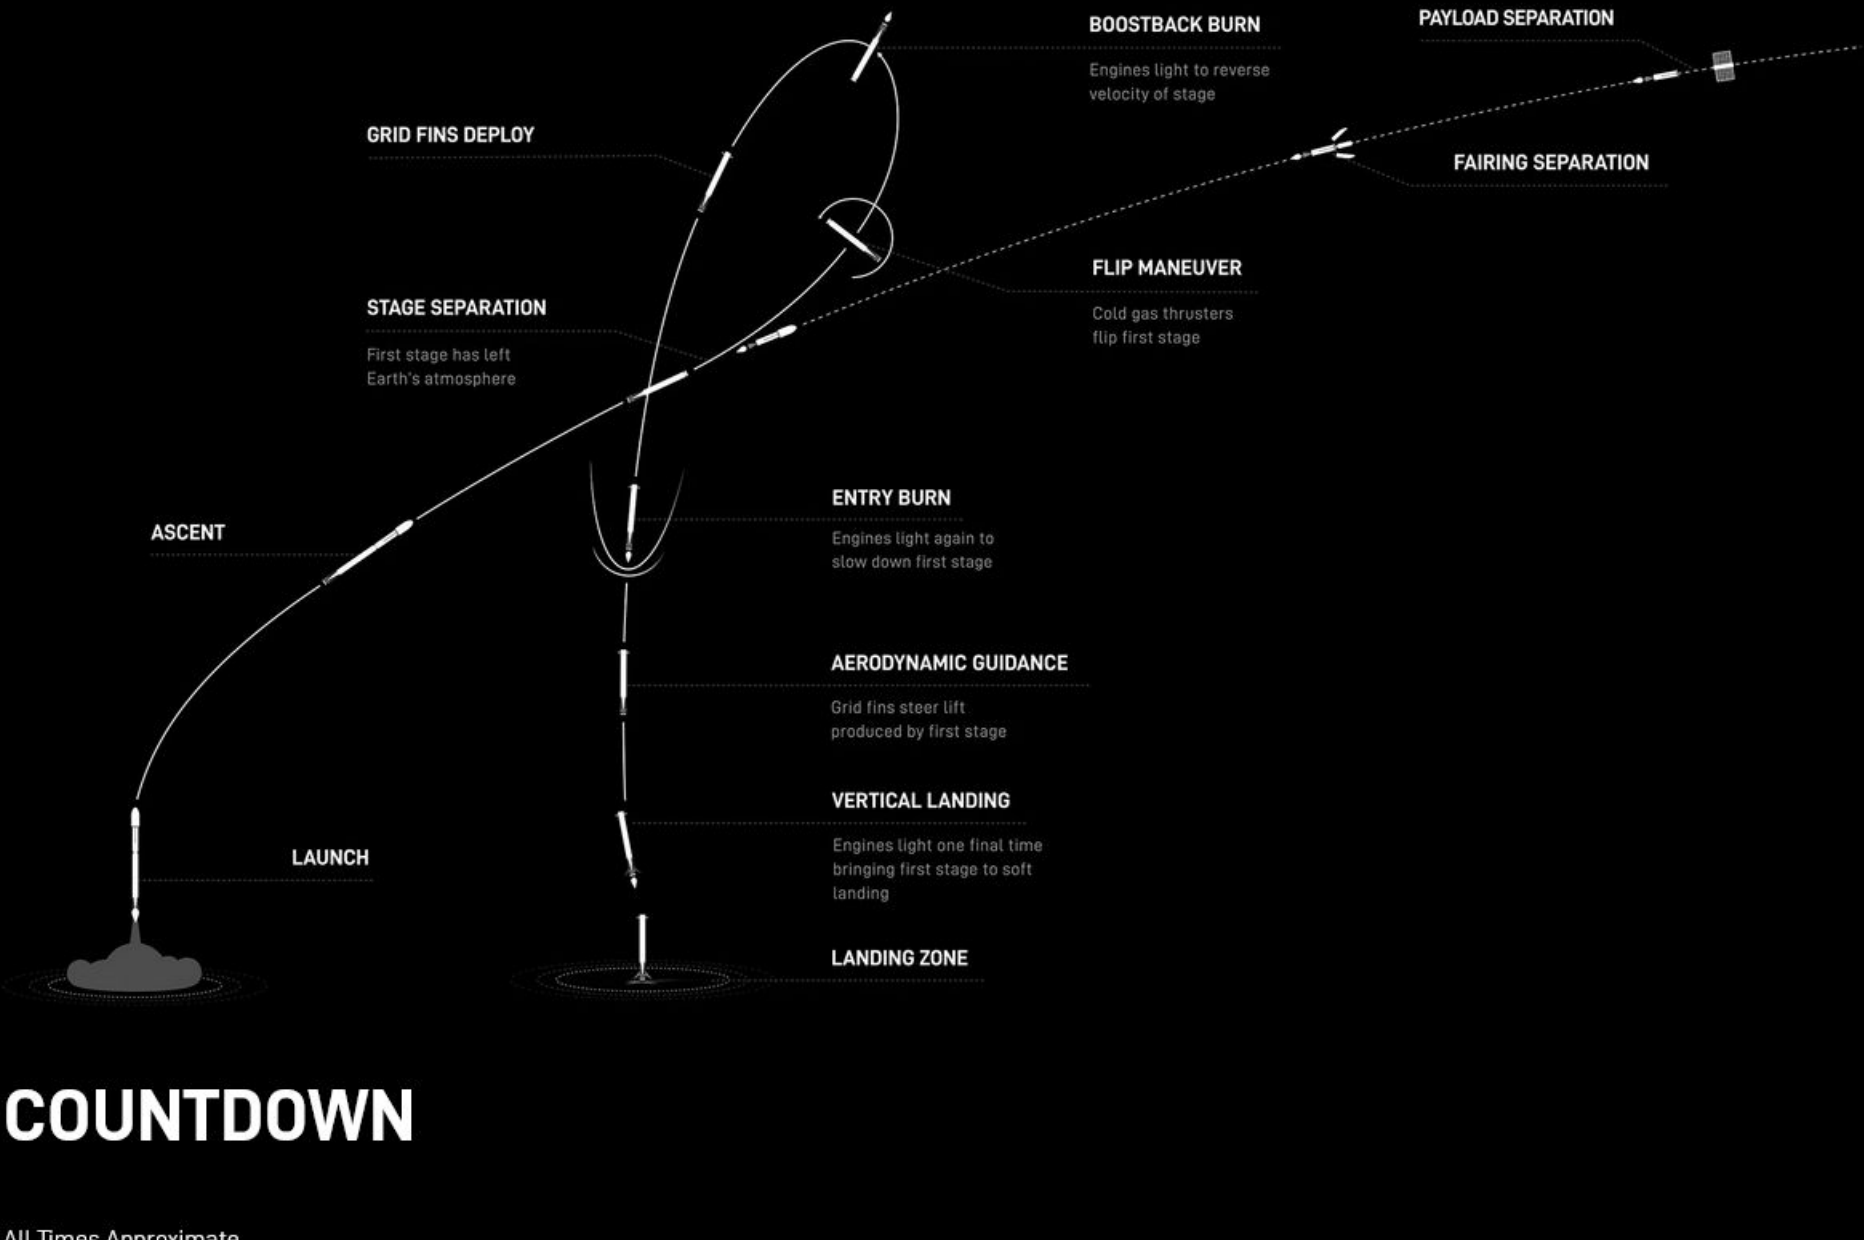

TRANSPORTER-11 MISSION

WATCH

SpaceX is targeting Friday, August 16 for Falcon 9's launch of the Transporter-11 mission to low-Earth orbit from Space Launch Complex 4E (SLC-4E) at Vandenberg Space Force Base in California. The 53-minute window opens at 11:20 a.m. PT. If needed, there is a backup opportunity on Saturday, August 17 at the same time.

A live webcast of this mission will begin about 10 minutes prior to liftoff, which you can watch here and on X @SpaceX.

Transporter-11 is SpaceX's 11th dedicated smallsat rideshare mission. There will be 116 payloads on this flight, including CubeSats, MicroSats, and an orbital transfer vehicle carrying eight of those payloads, five of which will be deployed at a later time. To date, SpaceX has launched more than 1,000 smallsats for 130+ customers across our entire Rideshare program.

COUNTDOWN

HR/MIN/SEC	EVENT
00:38:00	SpaceX Launch Director verifies go for propellant load
00:35:00	RP-1 (rocket grade kerosene) loading begins
00:35:00	1st stage LOX (liquid oxygen) loading begins
00:16:00	2nd stage LOX loading begins
00:07:00	Falcon 9 begins engine chill prior to launch
00:01:00	Command flight computer to begin final prelaunch checks
00:01:00	Propellant tank pressurization to flight pressure begins
00:00:45	SpaceX Launch Director verifies go for launch
00:00:03	Engine controller commands engine ignition sequence to start
00:00:00	Falcon 9 liftoff

COUNTDOWN

All Times Approximate