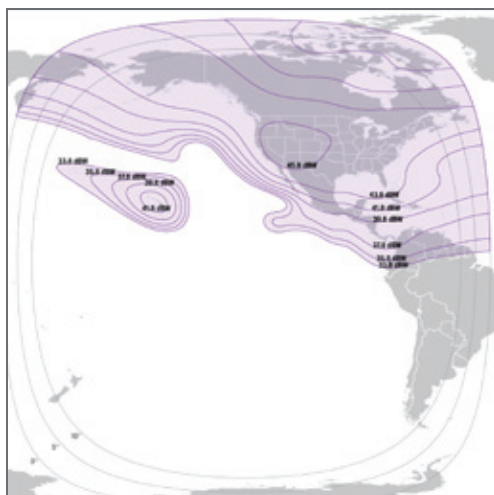

Galaxy 37/Horizons-4 at 127°W

Geosynchronous communications satellite in Intelsat's North America Galaxy Fleet, the most efficient media distribution system in North America.

The launch of Galaxy 37/Horizons-4 (G-37/H-4) advances Intelsat's comprehensive Galaxy fleet refresh plan. The G-37 C-band payload will provide North American capacity for television media and telecommunication network customers. The H-4 Ku-band payload will provide continuity for our mobility, network and U.S. government customers and will be owned jointly by Intelsat and JSAT International, the U.S.-owned subsidiary of SKY Perfect JSAT Corp.

G-37: C-band North America

H-4: Ku-band North America Beam

G-37 C-band Key Parameters

Configurable Capacity: 24 (in equivalent 36 MHz units)
 Polarization: Linear – Horiz. or Vertical
 Downlink Frequency: 3700 to 4200 MHz
 Typical Edge of Coverage e.i.r.p.:
 > 36.9 dBW
 Uplink Frequency: 5925 to 6425 MHz
 Beam Peak G/T: Up to 5.0 dB/K

H-4 Ku-band Key Parameters

Configurable Capacity: 24 (in equivalent 36 MHz units)
 Polarization: Linear – Horiz. or Vertical
 Downlink Frequency: 11.70 to 12.20 GHz
 Typical Edge of Coverage e.i.r.p.:
 North America: > 45.6 dBW
 North Pacific: > 46.0 dBW
 East Pacific: > 45.0 dBW
 South Pacific: > 45.0 dBW
 Uplink Frequency: 14.00 to 14.50 GHz
 Beam Peak G/T:
 North America: up to 6.9 dB/K
 North Pacific: up to 2.4 dB/K
 East Pacific: up to 3.6 dB/K
 South Pacific: up to 2.3 dB/K

H-4: Ku-band North Pacific Beam

H-4: Ku-band East Pacific Beam

H-4: Ku-band South Pacific Beam

Payload performance values are preliminary and may change. Map shown for illustrative purpose and may change.