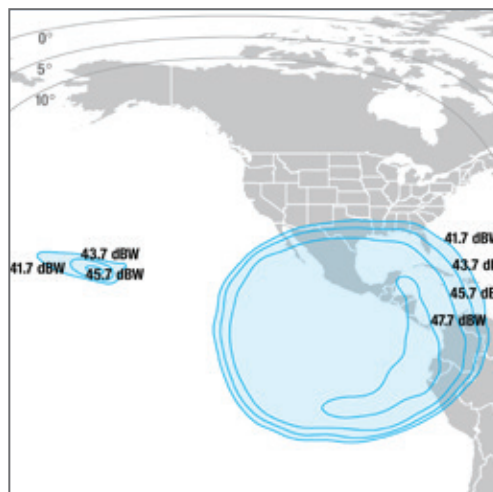

G-37: C-band North America

H-4: Ku-band North America Beam

G-37 C-band Key Parameters

Configurable Capacity: 24 (in equivalent 36 MHz units)
 Polarization: Linear – Horiz. or Vertical
 Downlink Frequency: 3700 to 4200 MHz
 Typical Edge of Coverage e.i.r.p.:
 > 36.9 dBW
 Uplink Frequency: 5925 to 6425 MHz
 Beam Peak G/T: Up to 5.0 dB/K

H-4 Ku-band Key Parameters

Configurable Capacity: 24 (in equivalent 36 MHz units)
 Polarization: Linear – Horiz. or Vertical
 Downlink Frequency: 11.70 to 12.20 GHz
 Typical Edge of Coverage e.i.r.p.:
 North America: > 45.6 dBW
 North Pacific: > 46.0 dBW
 East Pacific: > 45.0 dBW
 South Pacific: > 45.0 dBW
 Uplink Frequency: 14.00 to 14.50 GHz
 Beam Peak G/T:
 North America: up to 6.9 dB/K
 North Pacific: up to 2.4 dB/K
 East Pacific: up to 3.6 dB/K
 South Pacific: up to 2.3 dB/K

H-4: Ku-band North Pacific Beam

H-4: Ku-band East Pacific Beam

H-4: Ku-band South Pacific Beam

Payload performance values are preliminary and may change. Map shown for illustrative purpose and may change.