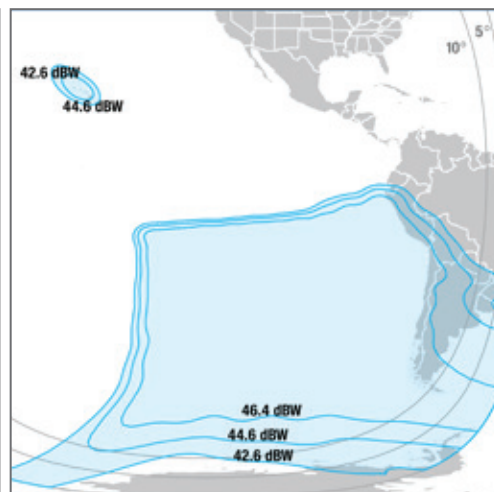

G-37: C-band North America

H-4: Ku-band North America Beam

G-37 C-band Key Parameters

Configurable Capacity: 24 (in equivalent 36 MHz units)
 Polarization: Linear – Horiz. or Vertical
 Downlink Frequency: 3700 to 4200 MHz
 Typical Edge of Coverage e.i.r.p.:
 > 36.9 dBW
 Uplink Frequency: 5925 to 6425 MHz
 Beam Peak G/T: Up to 5.0 dB/K

H-4 Ku-band Key Parameters

Configurable Capacity: 24 (in equivalent 36 MHz units)
 Polarization: Linear – Horiz. or Vertical
 Downlink Frequency: 11.70 to 12.20 GHz
 Typical Edge of Coverage e.i.r.p.:
 North America: > 45.6 dBW
 North Pacific: > 46.0 dBW
 East Pacific: > 45.0 dBW
 South Pacific: > 45.0 dBW
 Uplink Frequency: 14.00 to 14.50 GHz
 Beam Peak G/T:
 North America: up to 6.9 dB/K
 North Pacific: up to 2.4 dB/K
 East Pacific: up to 3.6 dB/K
 South Pacific: up to 2.3 dB/K

H-4: Ku-band North Pacific Beam

H-4: Ku-band East Pacific Beam

H-4: Ku-band South Pacific Beam

Payload performance values are preliminary and may change. Map shown for illustrative purpose and may change.