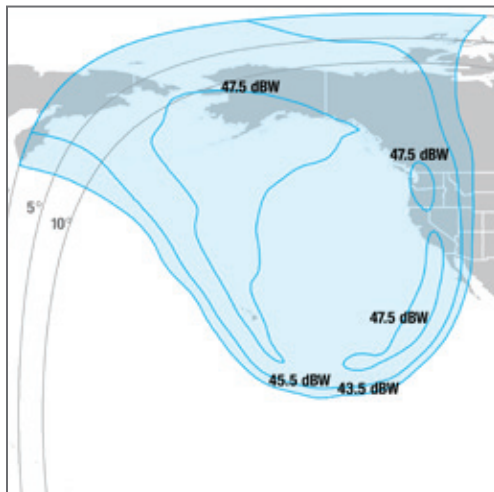

G-37: C-band North America

H-4: Ku-band North America Beam

G-37 C-band Key Parameters

Configurable Capacity: 24 (in equivalent 36 MHz units)
 Polarization: Linear – Horiz. or Vertical
 Downlink Frequency: 3700 to 4200 MHz
 Typical Edge of Coverage e.i.r.p.:
 > 36.9 dBW
 Uplink Frequency: 5925 to 6425 MHz
 Beam Peak G/T: Up to 5.0 dB/K

H-4 Ku-band Key Parameters

Configurable Capacity: 24 (in equivalent 36 MHz units)
 Polarization: Linear – Horiz. or Vertical
 Downlink Frequency: 11.70 to 12.20 GHz
 Typical Edge of Coverage e.i.r.p.:
 North America: > 45.6 dBW
 North Pacific: > 46.0 dBW
 East Pacific: > 45.0 dBW
 South Pacific: > 45.0 dBW
 Uplink Frequency: 14.00 to 14.50 GHz
 Beam Peak G/T:
 North America: up to 6.9 dB/K
 North Pacific: up to 2.4 dB/K
 East Pacific: up to 3.6 dB/K
 South Pacific: up to 2.3 dB/K

H-4: Ku-band North Pacific Beam

H-4: Ku-band East Pacific Beam

H-4: Ku-band South Pacific Beam

Payload performance values are preliminary and may change. Map shown for illustrative purpose and may change.