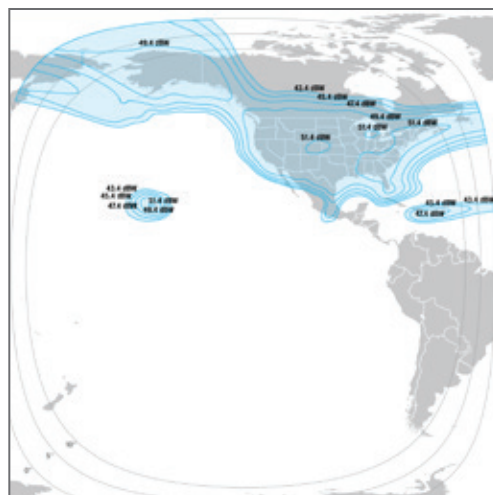

Galaxy 37/Horizons-4 at 127°W

Geosynchronous communications satellite in Intelsat's North America Galaxy Fleet, the most efficient media distribution system in North America.

The launch of Galaxy 37/Horizons-4 (G-37/H-4) advances Intelsat's comprehensive Galaxy fleet refresh plan. The G-37 C-band payload will provide North American capacity for television media and telecommunication network customers. The H-4 Ku-band payload will provide continuity for our mobility, network and U.S. government customers and will be owned jointly by Intelsat and JSAT International, the U.S.-owned subsidiary of SKY Perfect JSAT Corp.

G-37: C-band North America

H-4: Ku-band North America Beam

G-37 C-band Key Parameters

Configurable Capacity: 24 (in equivalent 36 MHz units)
 Polarization: Linear – Horiz. or Vertical
 Downlink Frequency: 3700 to 4200 MHz
 Typical Edge of Coverage e.i.r.p.:
 > 36.9 dBW
 Uplink Frequency: 5925 to 6425 MHz
 Beam Peak G/T: Up to 5.0 dB/K

H-4 Ku-band Key Parameters

Configurable Capacity: 24 (in equivalent 36 MHz units)
 Polarization: Linear – Horiz. or Vertical
 Downlink Frequency: 11.70 to 12.20 GHz
 Typical Edge of Coverage e.i.r.p.:
 North America: > 45.6 dBW
 North Pacific: > 46.0 dBW
 East Pacific: > 45.0 dBW
 South Pacific: > 45.0 dBW
 Uplink Frequency: 14.00 to 14.50 GHz
 Beam Peak G/T:
 North America: up to 6.9 dB/K
 North Pacific: up to 2.4 dB/K
 East Pacific: up to 3.6 dB/K
 South Pacific: up to 2.3 dB/K