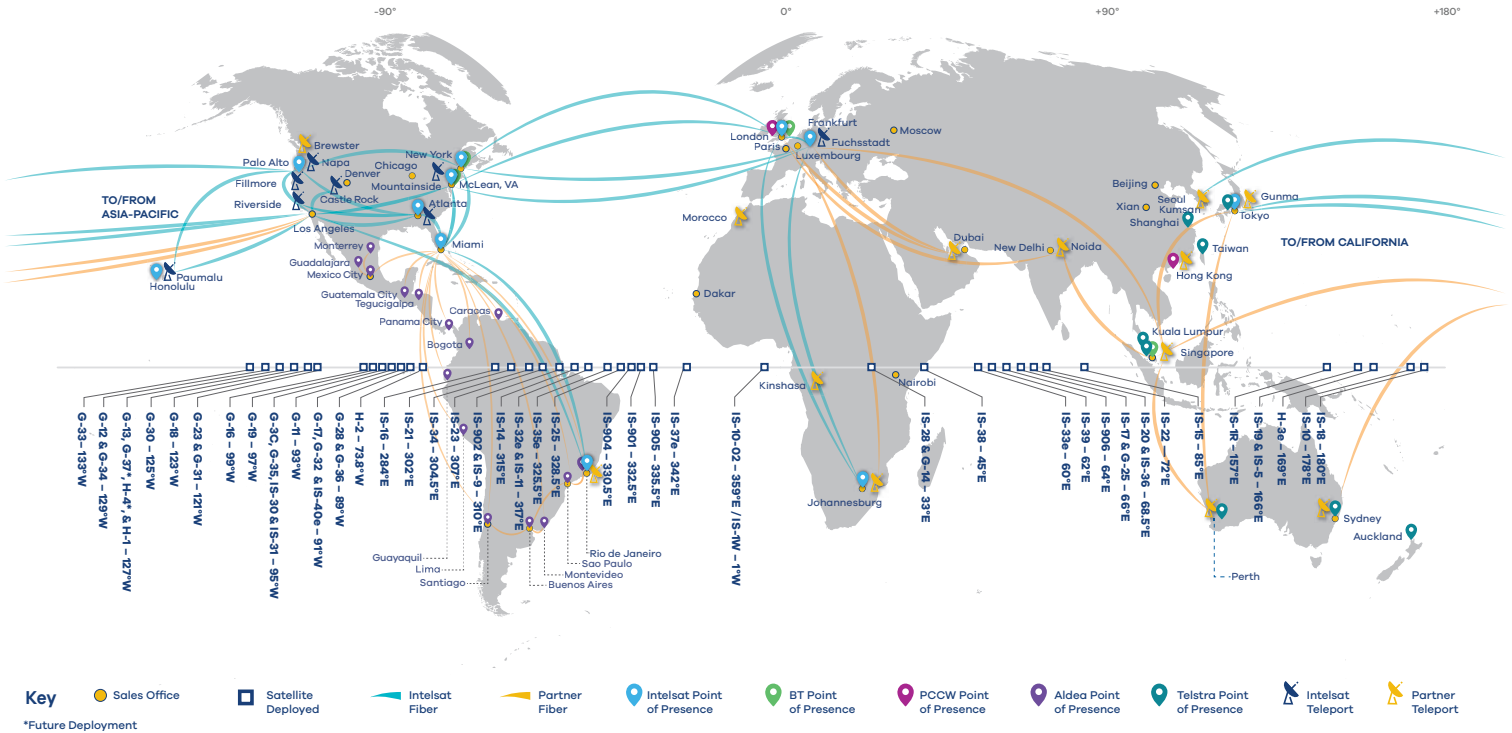

Galaxy 37/Horizons-4 at 127°W

Geosynchronous communications satellite in Intelsat's North America Galaxy Fleet, the most efficient media distribution system in North America.

The launch of Galaxy 37/Horizons-4 (G-37/H-4) advances Intelsat's comprehensive Galaxy fleet refresh plan. The G-37 C-band payload will provide North American capacity for television media and telecommunication network customers. The H-4 Ku-band payload will provide continuity for our mobility, network and U.S. government customers and will be owned jointly by Intelsat and JSAT International, the U.S.-owned subsidiary of SKY Perfect JSAT Corp.

H-4: Ku-band North Pacific Beam

H-4: Ku-band East Pacific Beam

H-4: Ku-band South Pacific Beam

Payload performance values are preliminary and may change. Map shown for illustrative purpose and may change.

Intelsat Global Network

About Intelsat

Intelsat's global team of professionals is focused on providing seamless and secure, satellite-based communications to government, NGO and commercial customers through the company's next-generation worldwide network and managed services. Bridging the digital divide by operating one of the world's largest and most advanced satellite fleet and connectivity infrastructures, Intelsat enables people and their tools to speak over oceans, see across continents and listen through the skies to communicate, cooperate and coexist. Since its founding six decades ago, the company has been synonymous with satellite-industry "firsts" in service to its customers and the planet. Leaning on a legacy of innovation and focusing on addressing a new generation of challenges, Intelsat team members now have our sights on the "next firsts" in space as we disrupt the field and lead in the digital transformation of the industry.